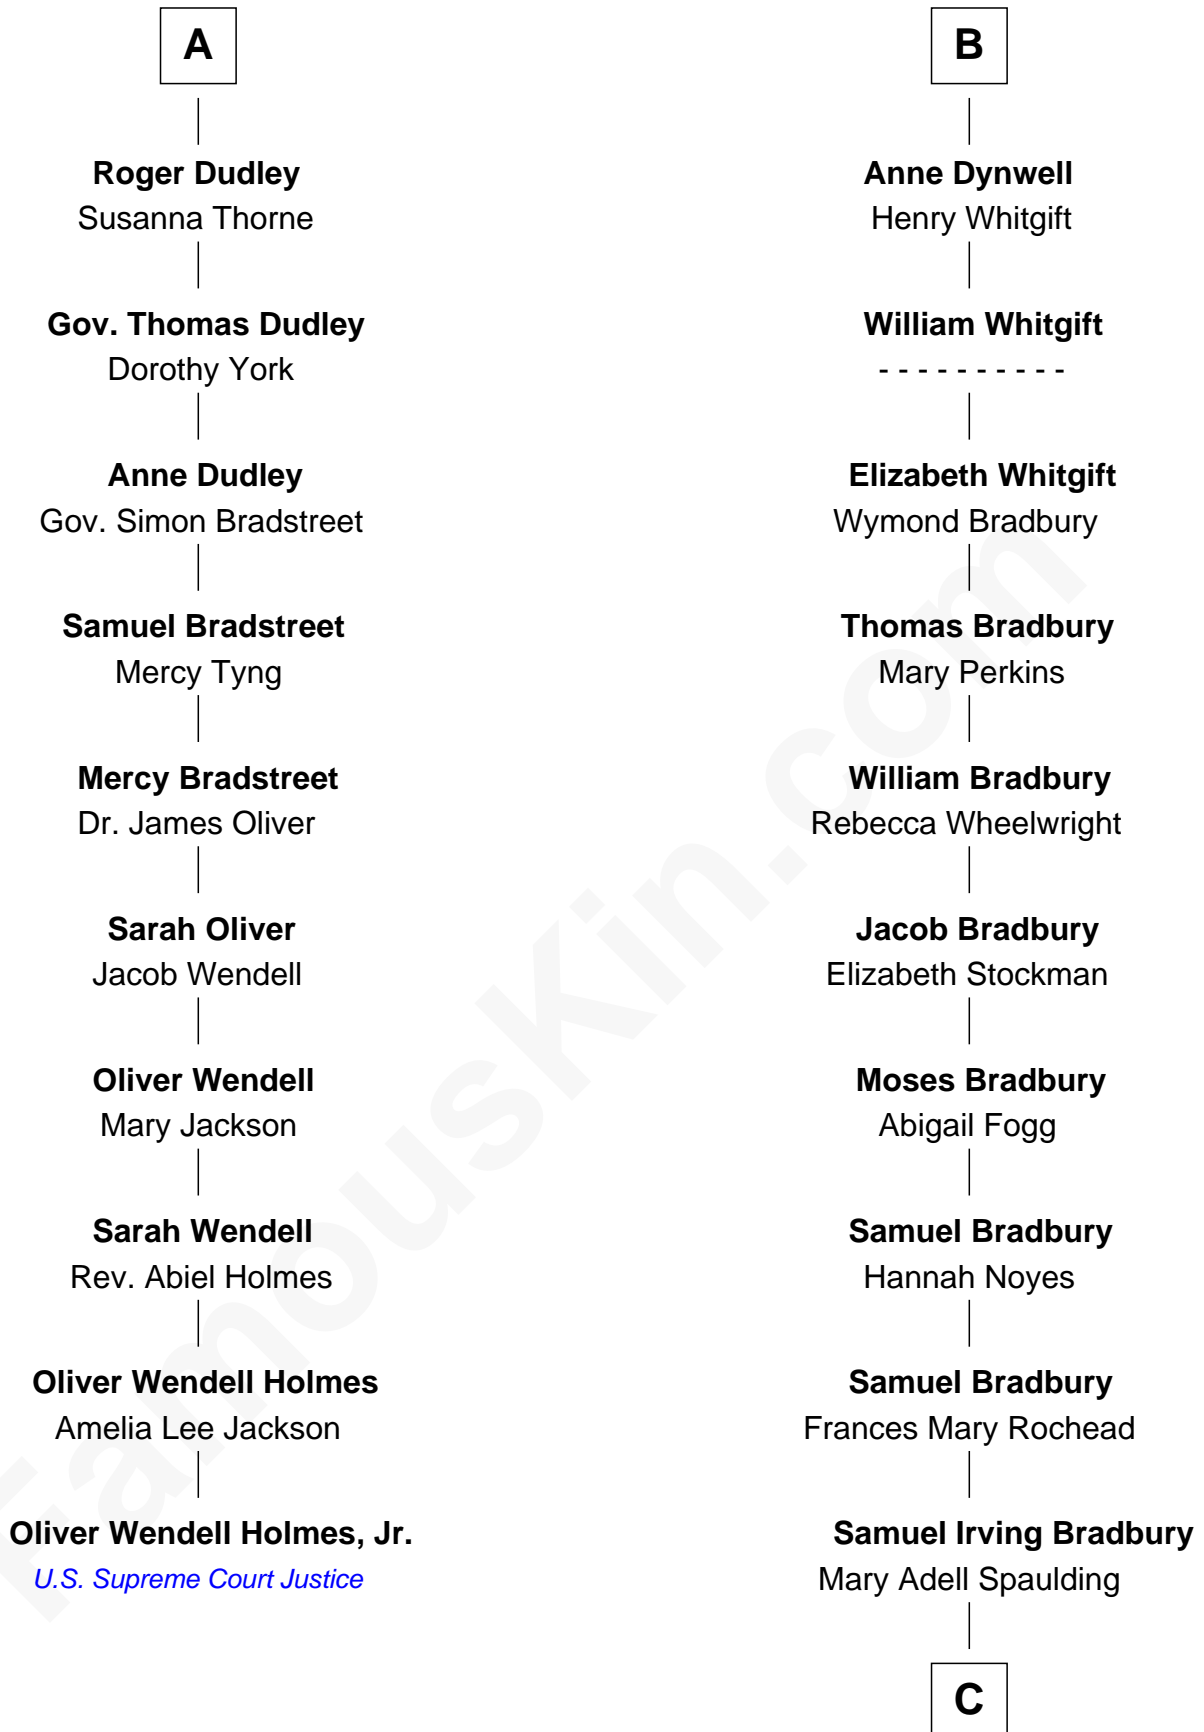

FamousKin.com
Relationship Chart of
Oliver Wendell Holmes, Jr.
U.S. Supreme Court Justice

16th cousin 3 times removed of
Ray Bradbury
Author of The Martian Chronicles

C

Samuel Hinkston Bradbury

Minnie Alice Davis

Leonard Spaulding Bradbury

Esther Marie Moberg

Ray Bradbury

Author of The Martian Chronicles

FamousKin.com