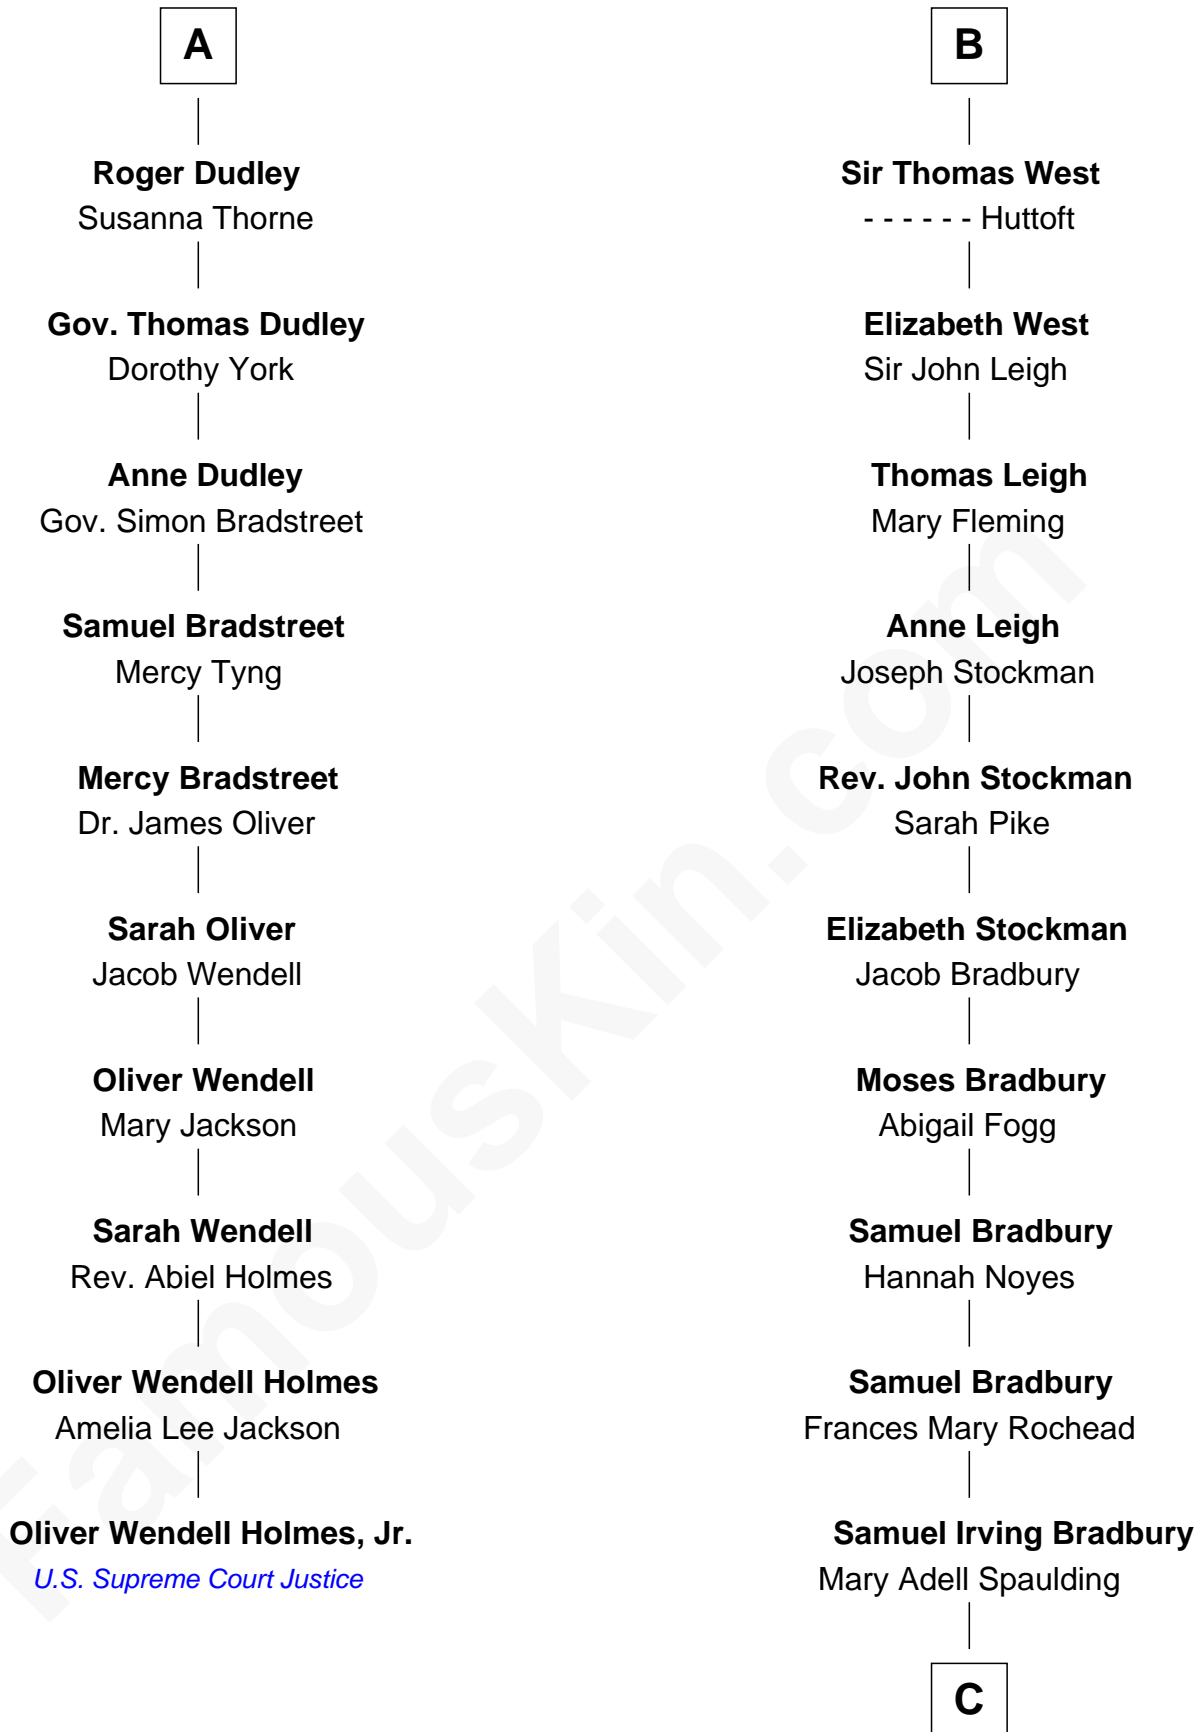

**FamousKin.com**  
**Relationship Chart of**  
**Oliver Wendell Holmes, Jr.**  
*U.S. Supreme Court Justice*

**16th cousin 3 times removed of**  
**Ray Bradbury**  
*Author of The Martian Chronicles*

**C**

—  
**Samuel Hinkston Bradbury**

Minnie Alice Davis

—  
**Leonard Spaulding Bradbury**

Esther Marie Moberg

—  
**Ray Bradbury**

*Author of [The Martian Chronicles](#)*

FamousKin.com