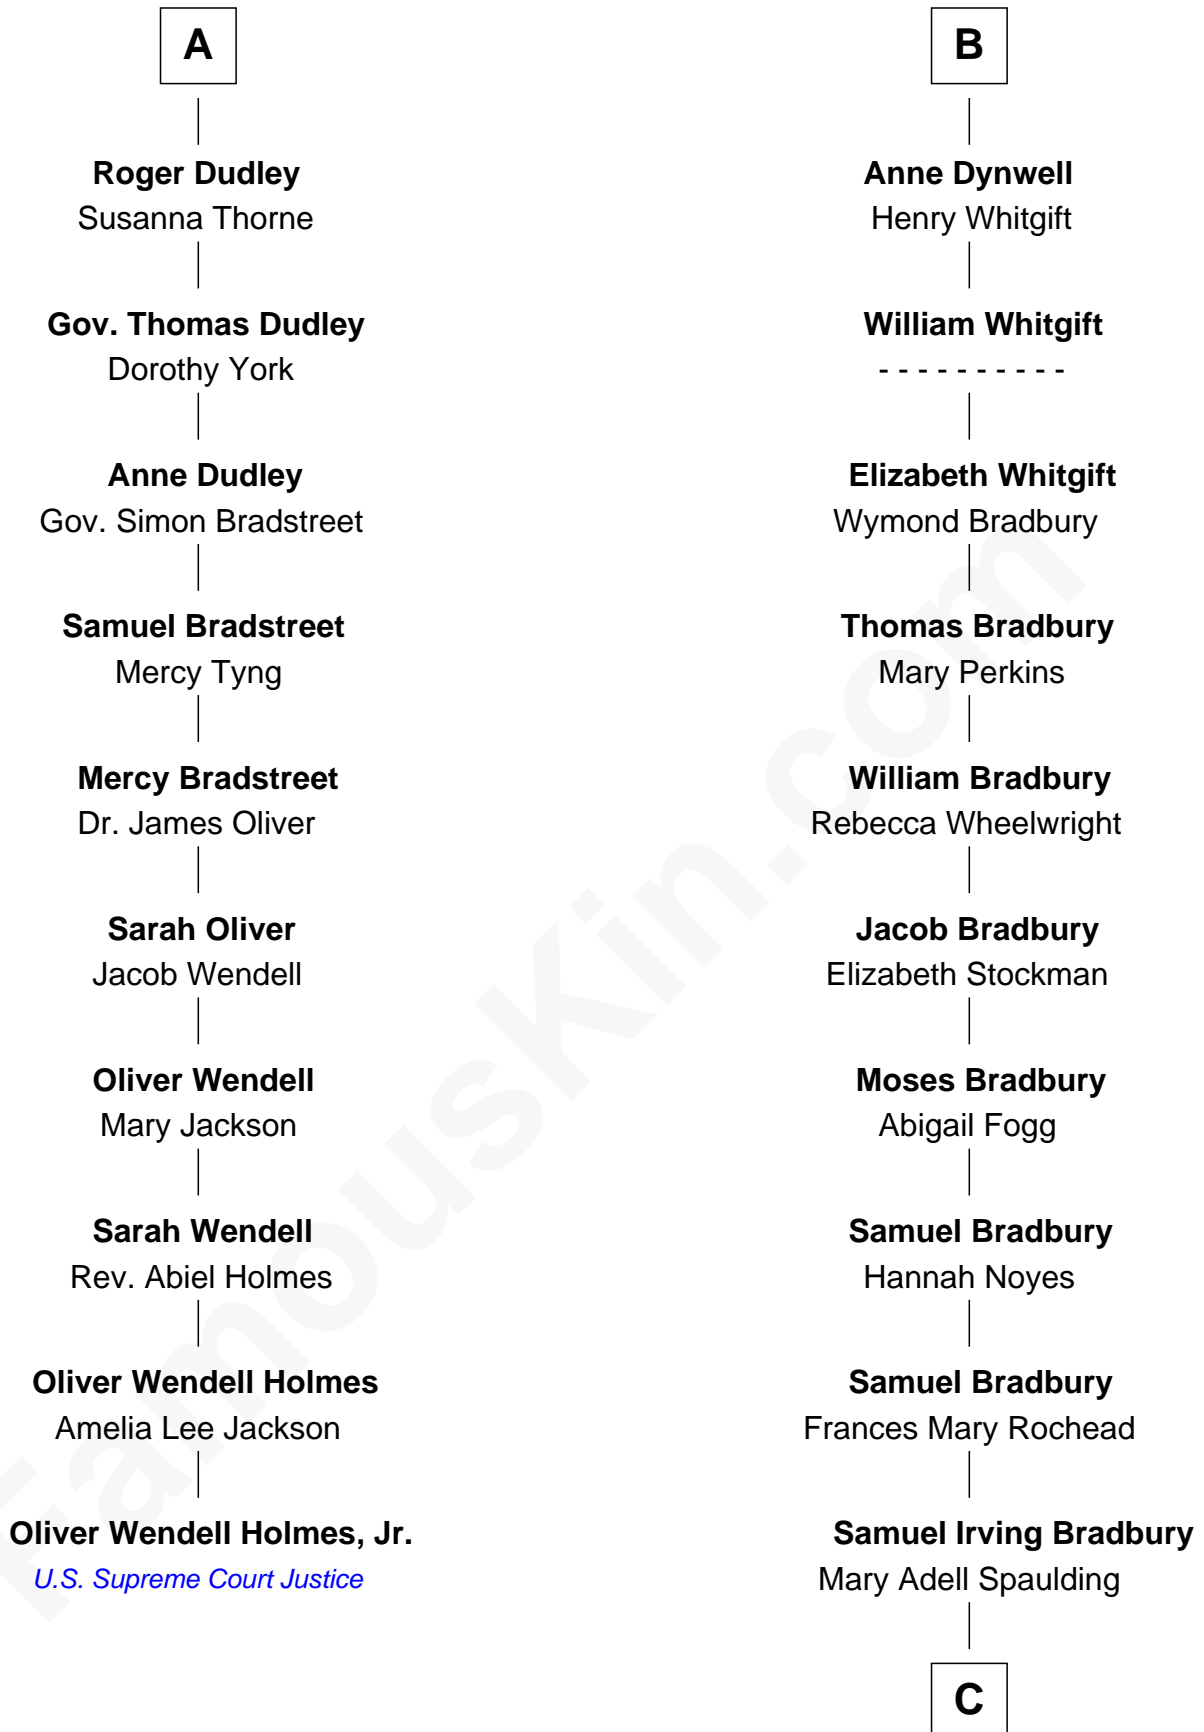

FamousKin.com
Relationship Chart of
Oliver Wendell Holmes, Jr.
U.S. Supreme Court Justice

16th cousin 3 times removed of
Ray Bradbury
Author of The Martian Chronicles

C

—
Samuel Hinkston Bradbury

Minnie Alice Davis

—
Leonard Spaulding Bradbury

Esther Marie Moberg

—
Ray Bradbury

Author of [The Martian Chronicles](#)

FamousKin.com