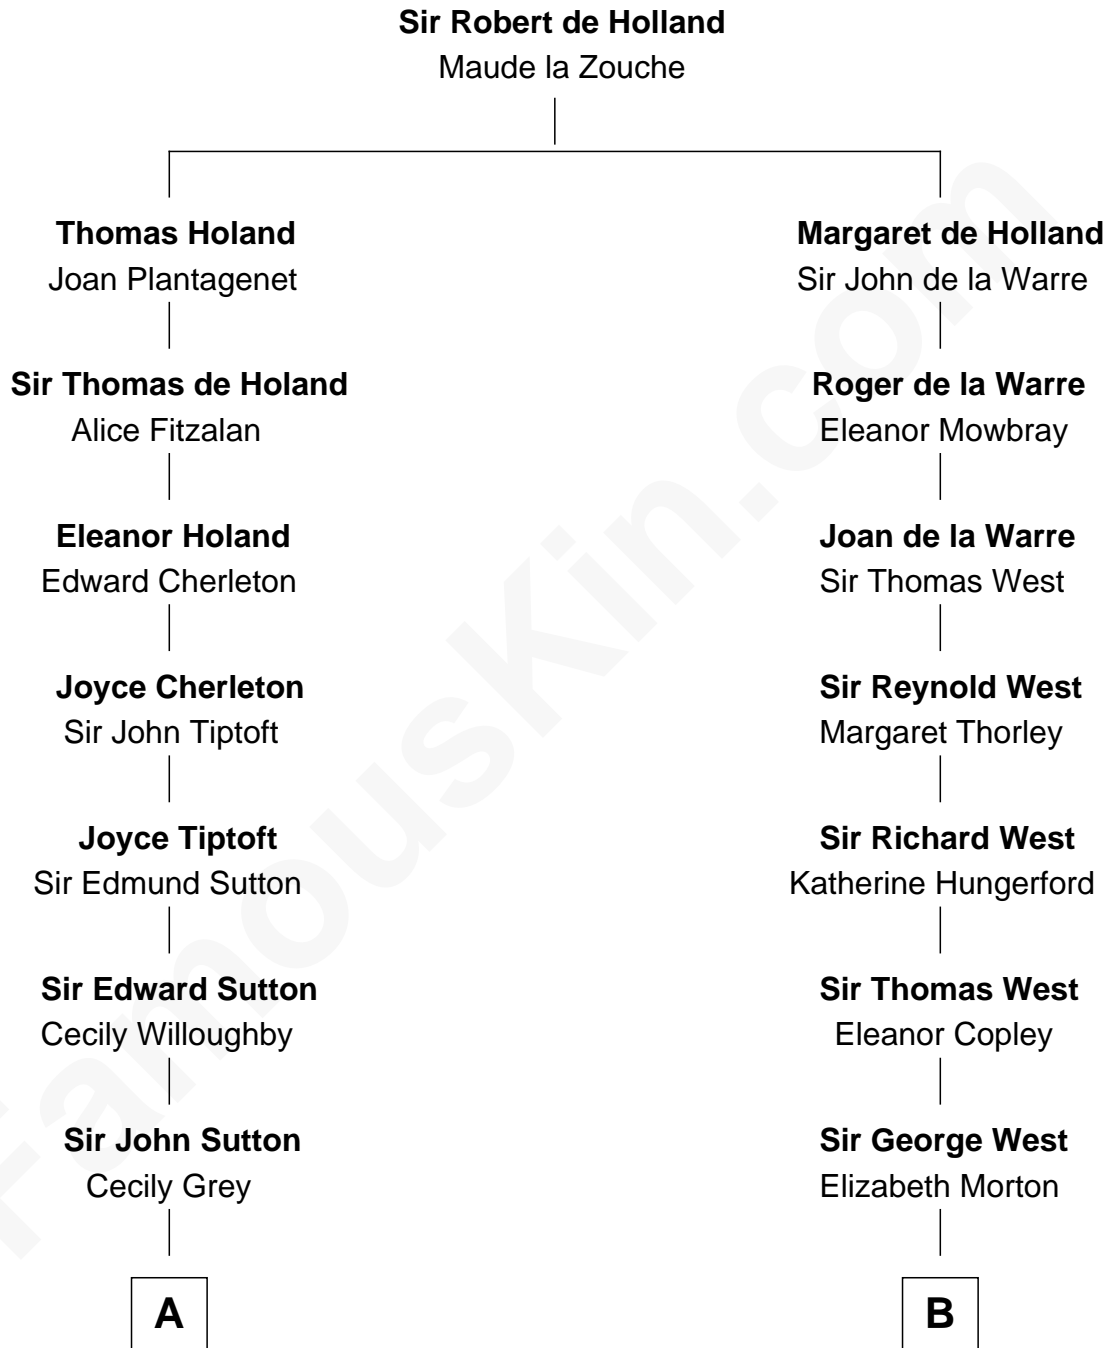

**FamousKin.com**  
**Relationship Chart of**  
**Oliver Wendell Holmes, Jr.**  
*U.S. Supreme Court Justice*

**17th cousin 2 times removed of**

**Ray Bradbury**  
*Author of The Martian Chronicles*

**C**

—  
**Samuel Hinkston Bradbury**

Minnie Alice Davis

—  
**Leonard Spaulding Bradbury**

Esther Marie Moberg

—  
**Ray Bradbury**

*Author of [The Martian Chronicles](#)*

FamousKin.com