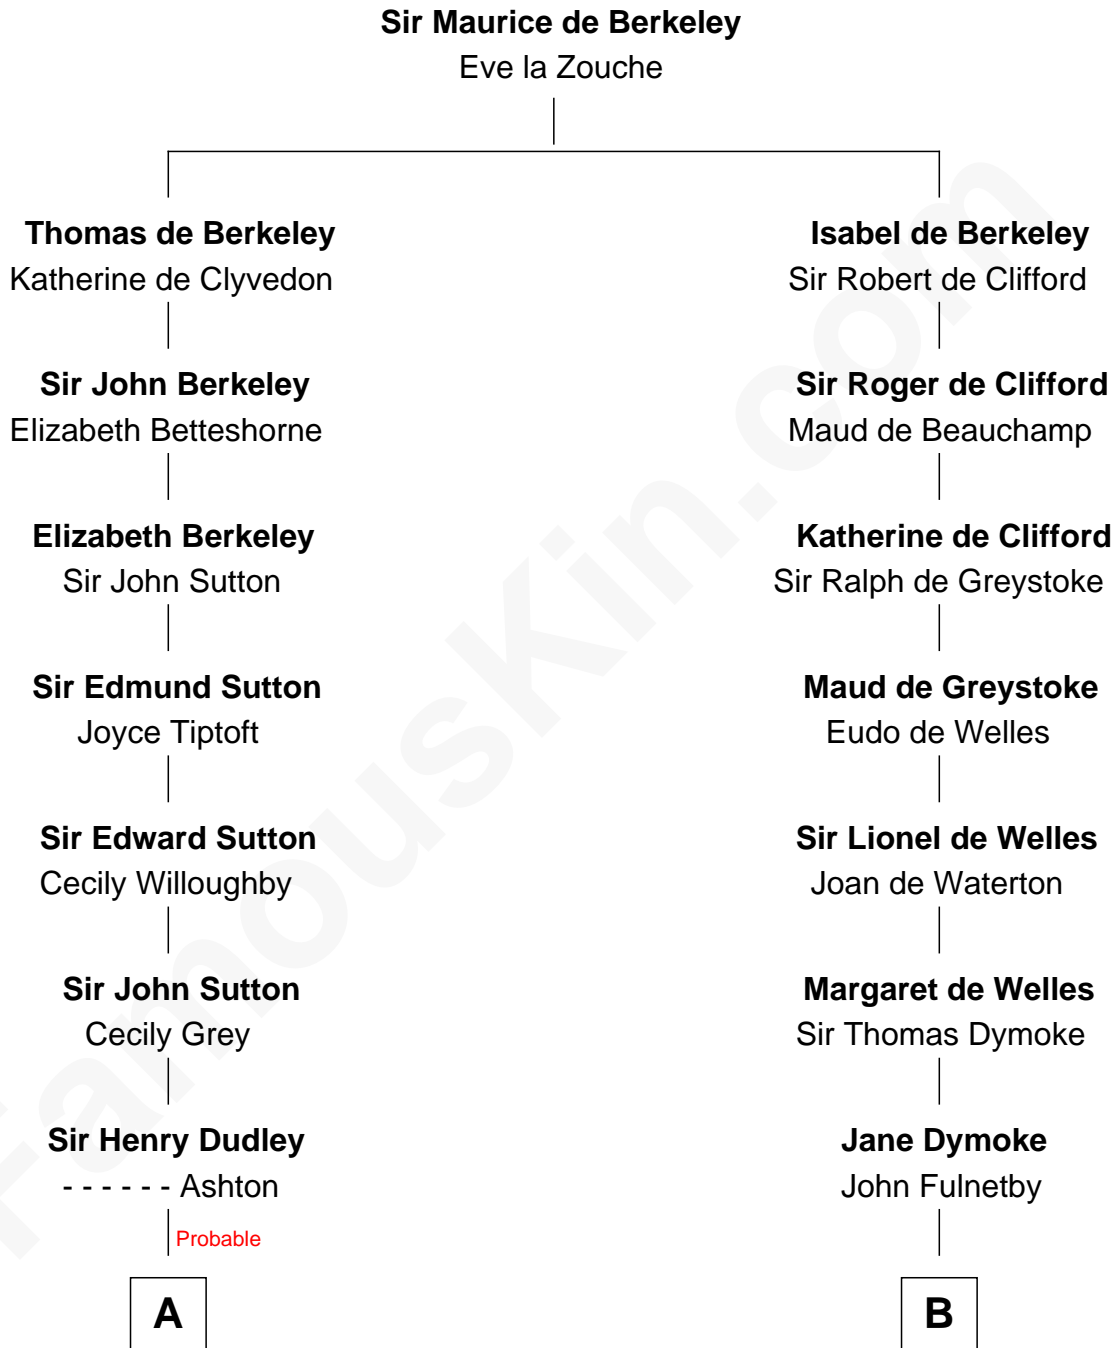

FamousKin.com
Relationship Chart of
Oliver Wendell Holmes, Jr.
U.S. Supreme Court Justice

16th cousin 4 times removed of
Ray Bradbury
Author of The Martian Chronicles

C

—
Samuel Irving Bradbury

Mary Adell Spaulding

—
Samuel Hinkston Bradbury

Minnie Alice Davis

—
Leonard Spaulding Bradbury

Esther Marie Moberg

—
Ray Bradbury

Author of [The Martian Chronicles](#)

FamousKin.com