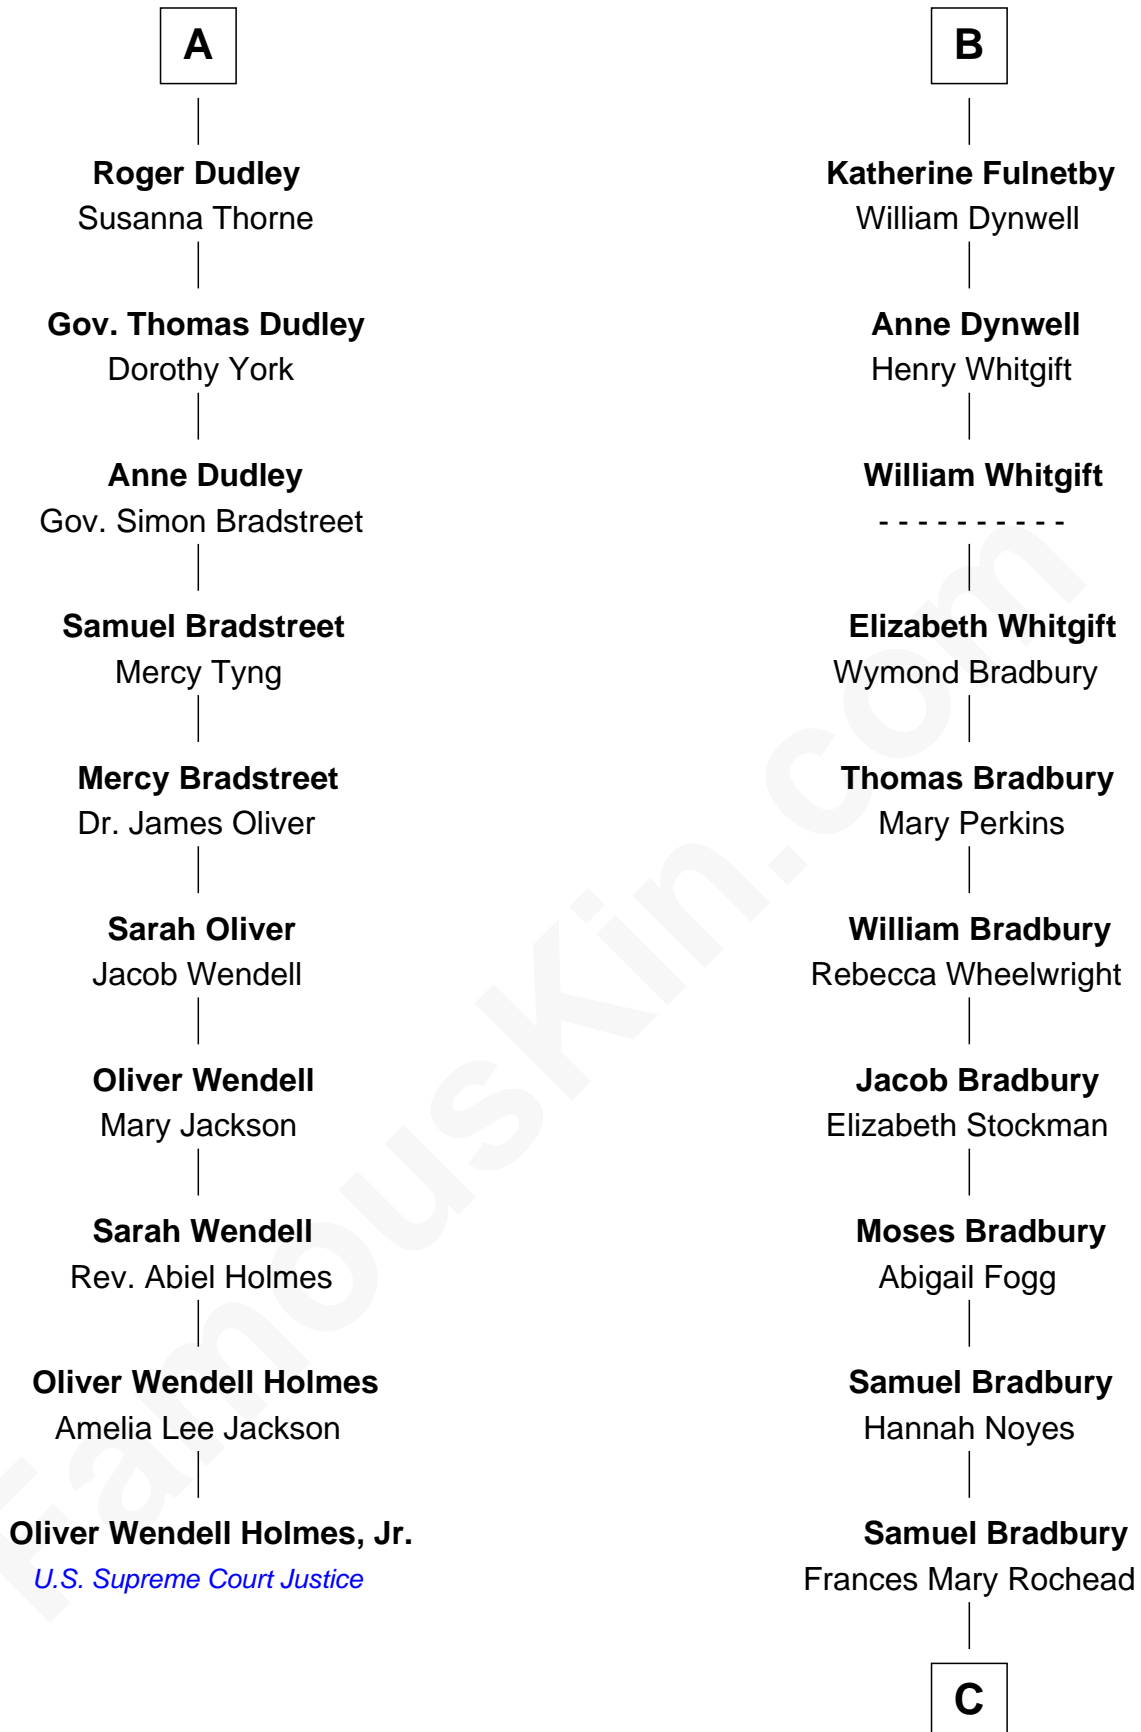

FamousKin.com
Relationship Chart of
Oliver Wendell Holmes, Jr.
U.S. Supreme Court Justice

16th cousin 4 times removed of
Ray Bradbury
Author of The Martian Chronicles

C

—
Samuel Irving Bradbury

Mary Adell Spaulding

—
Samuel Hinkston Bradbury

Minnie Alice Davis

—
Leonard Spaulding Bradbury

Esther Marie Moberg

—
Ray Bradbury

Author of [The Martian Chronicles](#)

FamousKin.com