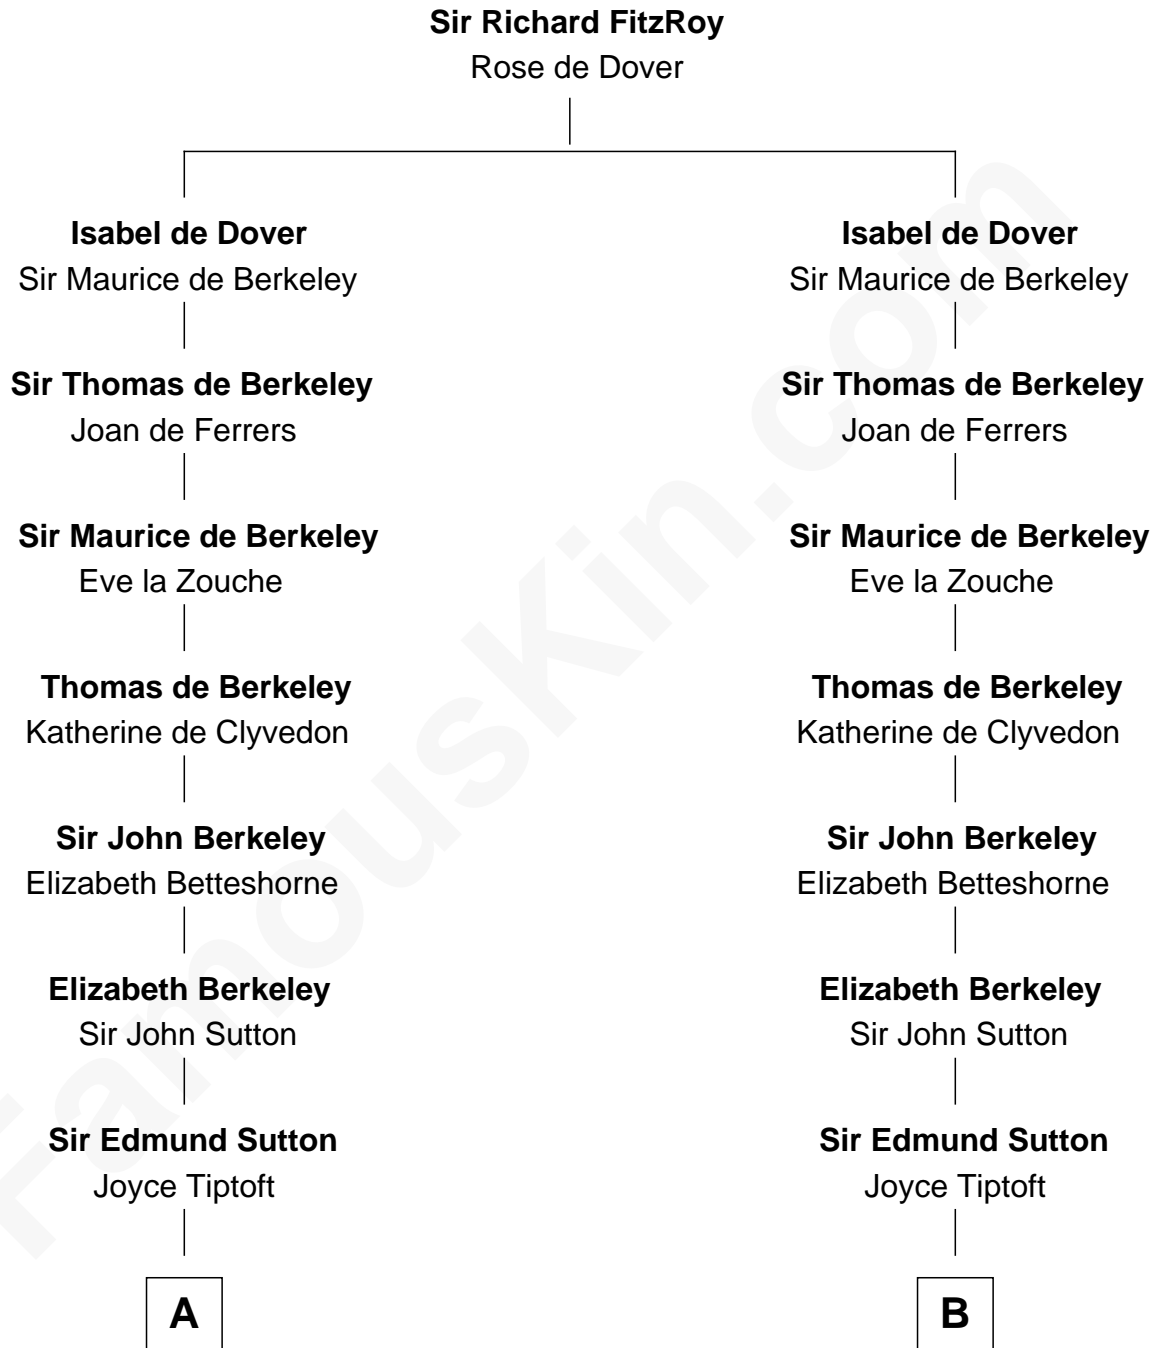

**FamousKin.com**  
**Relationship Chart of**  
**Oliver Wendell Holmes, Jr.**  
*U.S. Supreme Court Justice*

**15th cousin 4 times removed of**  
**George Washington**  
*1st U.S. President*

**C**

—  
**Sarah Wendell**  
Rev. Abiel Holmes

—  
**Oliver Wendell Holmes**  
Amelia Lee Jackson

—  
**Oliver Wendell Holmes, Jr.**  
*U.S. Supreme Court Justice*

FamousKin.com