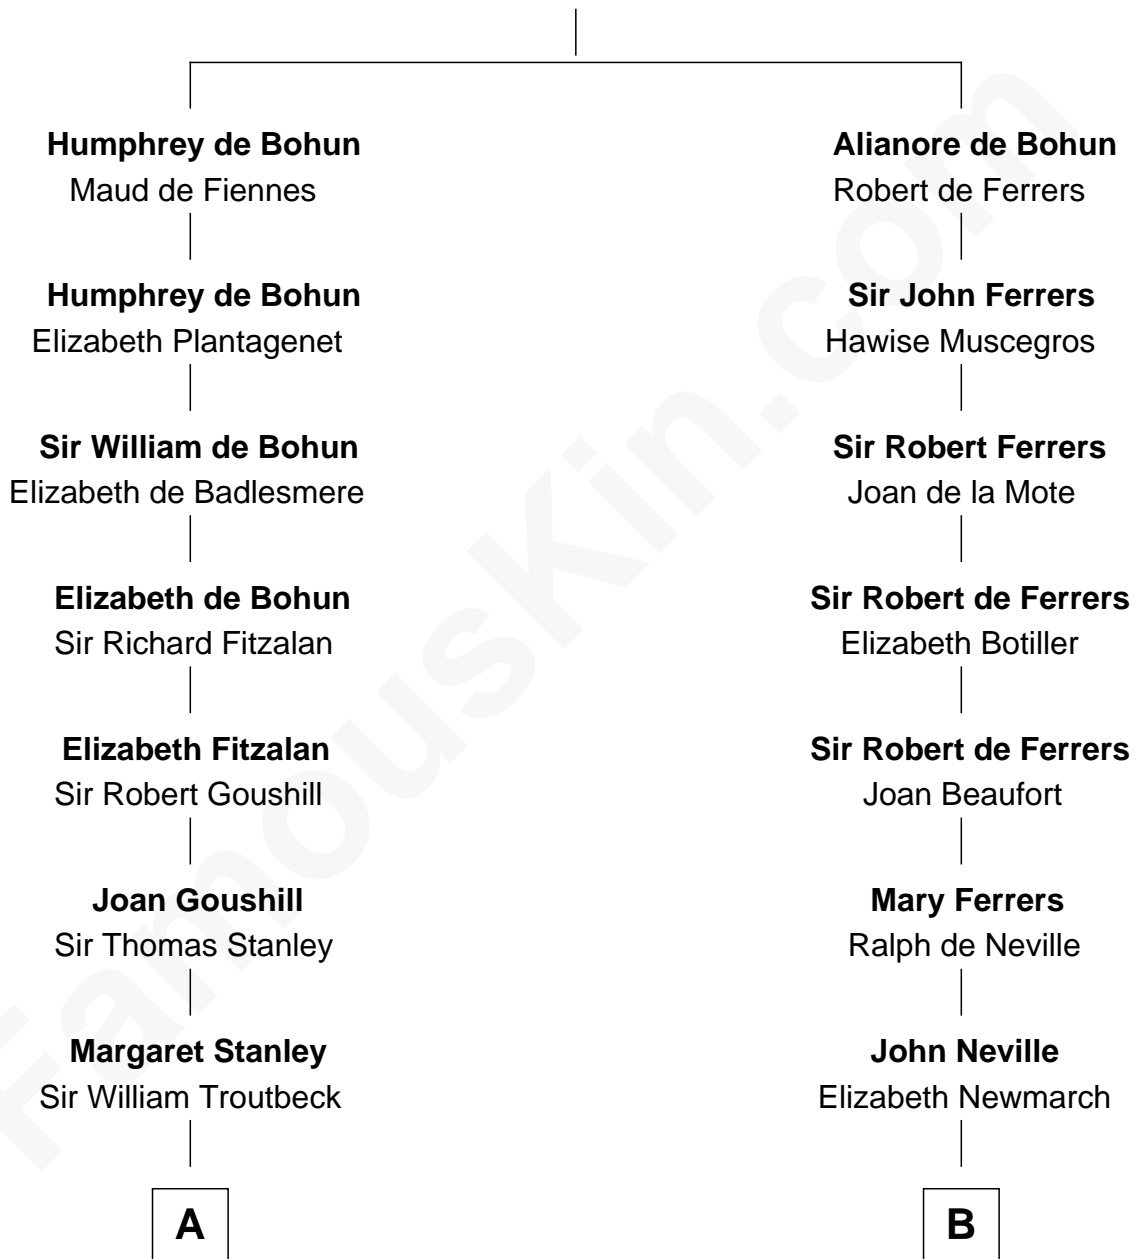

**FamousKin.com**  
**Relationship Chart of**  
**Oliver Wendell Holmes, Jr.**  
*U.S. Supreme Court Justice*

**17th cousin 2 times removed of**  
**George Washington**  
*1st U.S. President*

**Sir Humphrey de Bohun**  
 Eleanor de Braiose

**C**

**Sarah Wendell**  
Rev. Abiel Holmes

**Oliver Wendell Holmes**  
Amelia Lee Jackson

**Oliver Wendell Holmes, Jr.**  
*U.S. Supreme Court Justice*

FamousKin.com