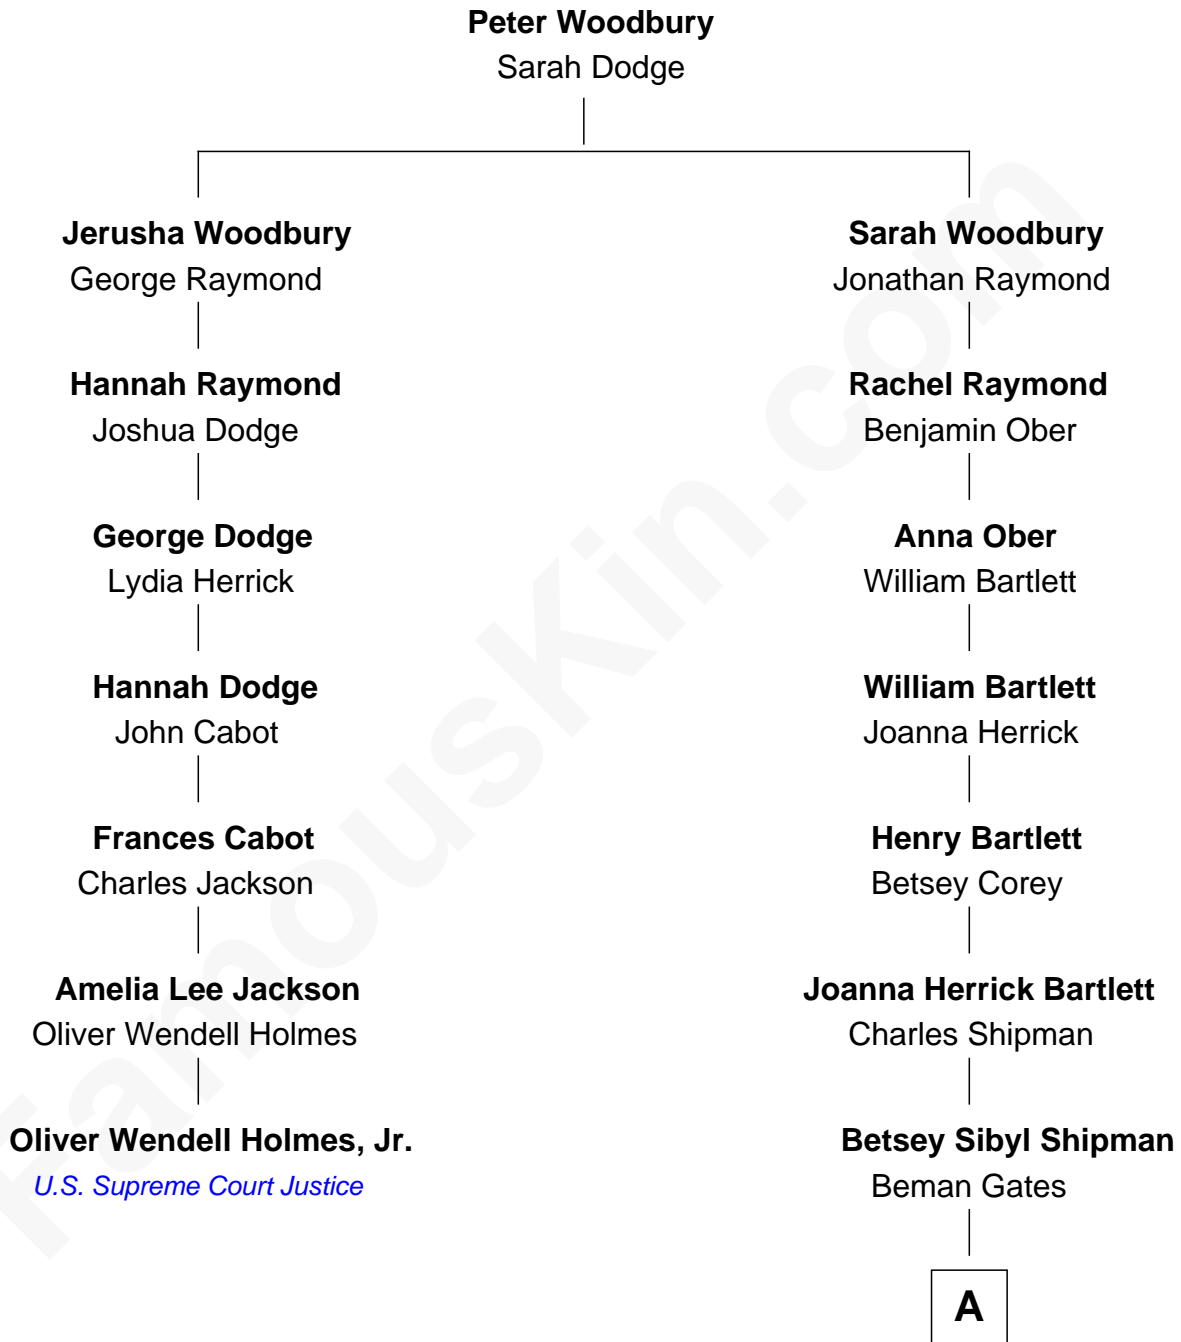

FamousKin.com
Relationship Chart of
Oliver Wendell Holmes, Jr.
U.S. Supreme Court Justice

6th cousin 2 times removed of
Charles Dawes
30th U.S. Vice-President

A

Mary Beman Gates
Brig. Gen. Rufus R. Dawes

Charles Dawes
30th U.S. Vice-President

FamousKin.com