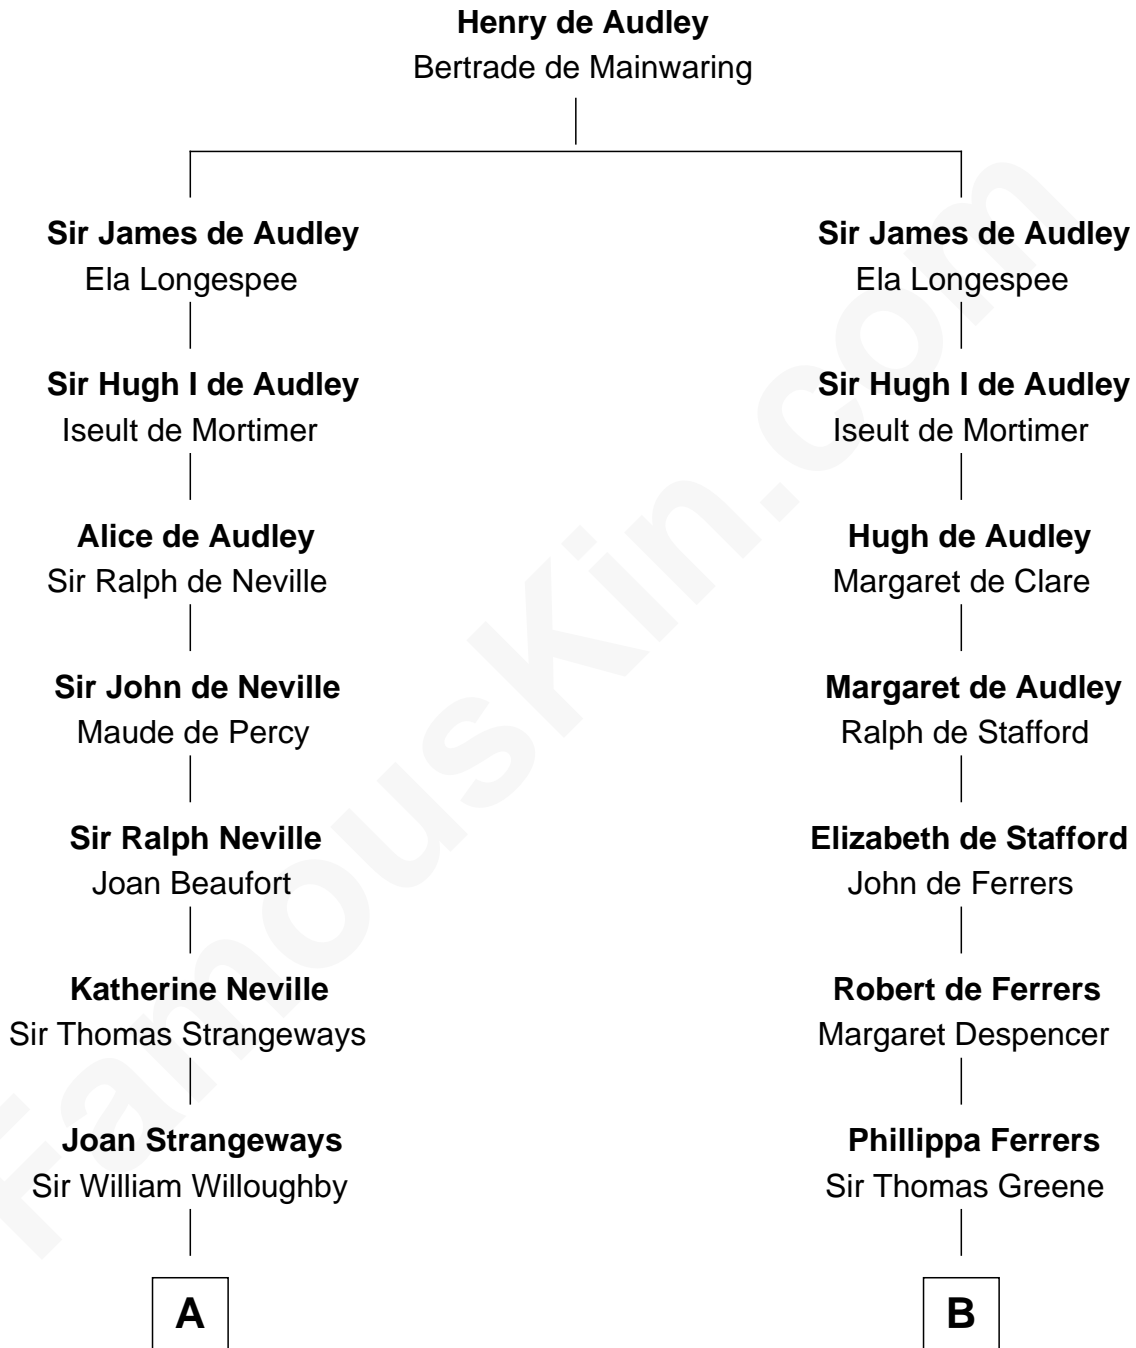

FamousKin.com
Relationship Chart of
Oliver Wendell Holmes, Jr.
U.S. Supreme Court Justice

19th cousin 2 times removed of

Hetty Green
"The Witch of Wall Street"

C

Sarah Wendell
Rev. Abiel Holmes

Oliver Wendell Holmes
Amelia Lee Jackson

Oliver Wendell Holmes, Jr.
U.S. Supreme Court Justice

D

Giles Slocum
Sylvia Russell

Abigail Slocum
Isaac Howland

Mehitable Howland
Gideon Howland

Abby Slocum Howland
Edward Mott Robinson

Hetty Green
"The Witch of Wall Street"