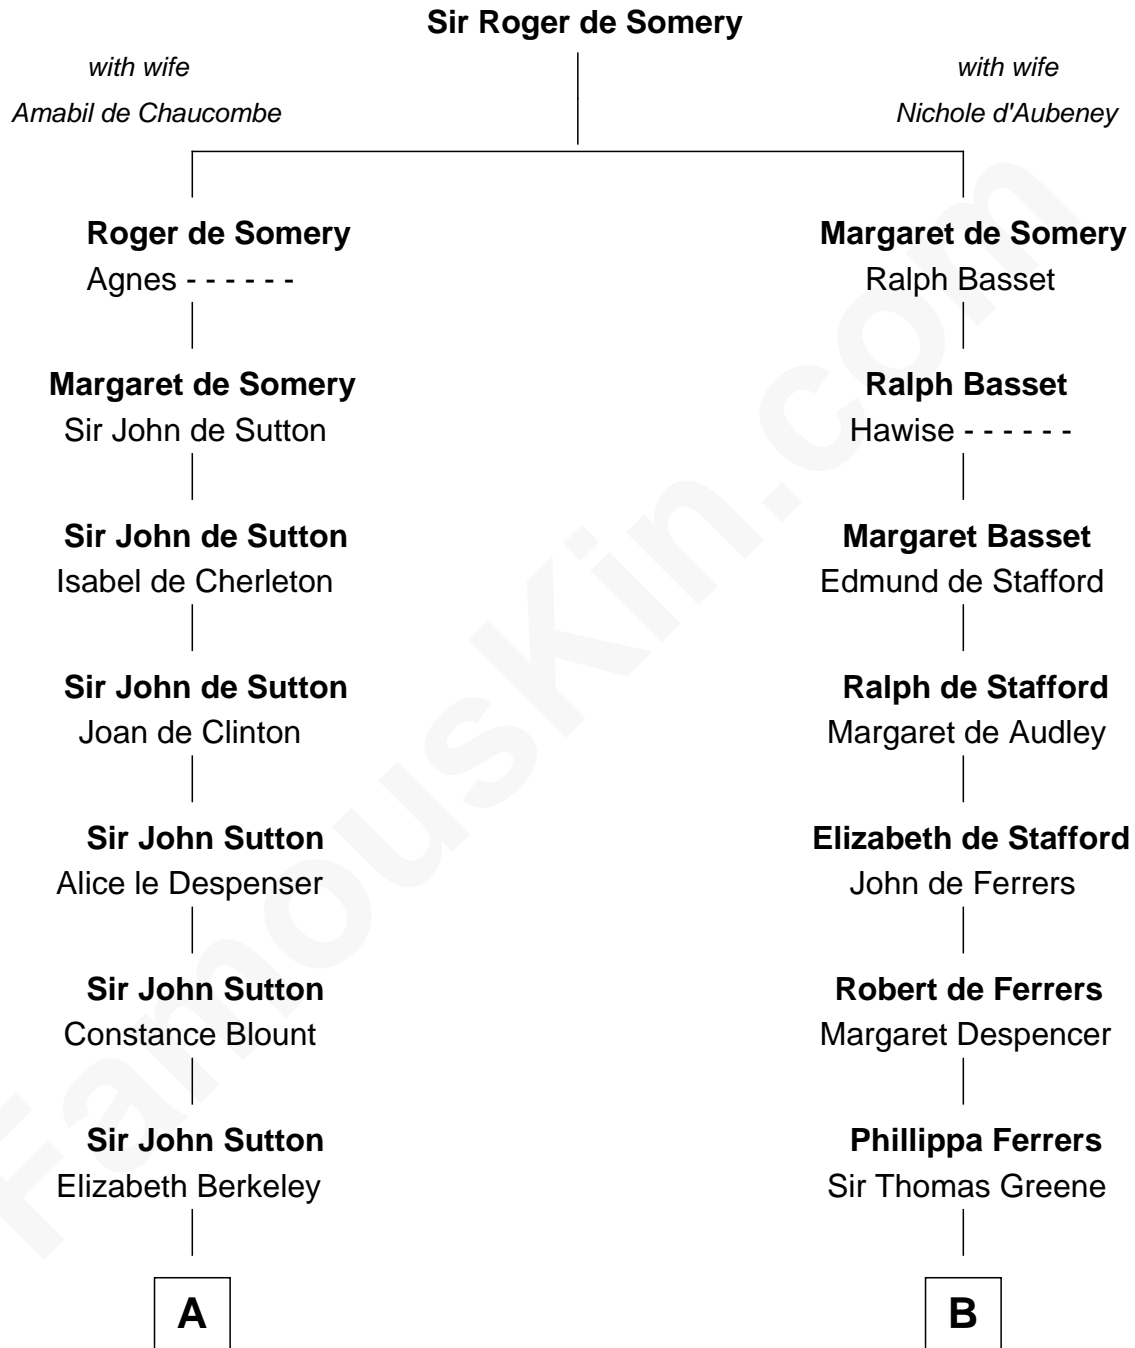

FamousKin.com
Relationship Chart of
Oliver Wendell Holmes, Jr.
U.S. Supreme Court Justice

20th cousin 1 time removed of

Shanghai Pierce
Texas Cattleman

C

Oliver Wendell

Mary Jackson

Sarah Wendell

Rev. Abiel Holmes

Oliver Wendell Holmes

Amelia Lee Jackson

Oliver Wendell Holmes, Jr.

U.S. Supreme Court Justice

D

Emlin Champlin

Joseph Wilbore

Ambless Wilbore

Nathaniel Stoddard

Susanna Stoddard

Isaac Pearce

Jonathan D. Pearce

Hanna Phillips Head

Shanghai Pierce

Texas Cattleman