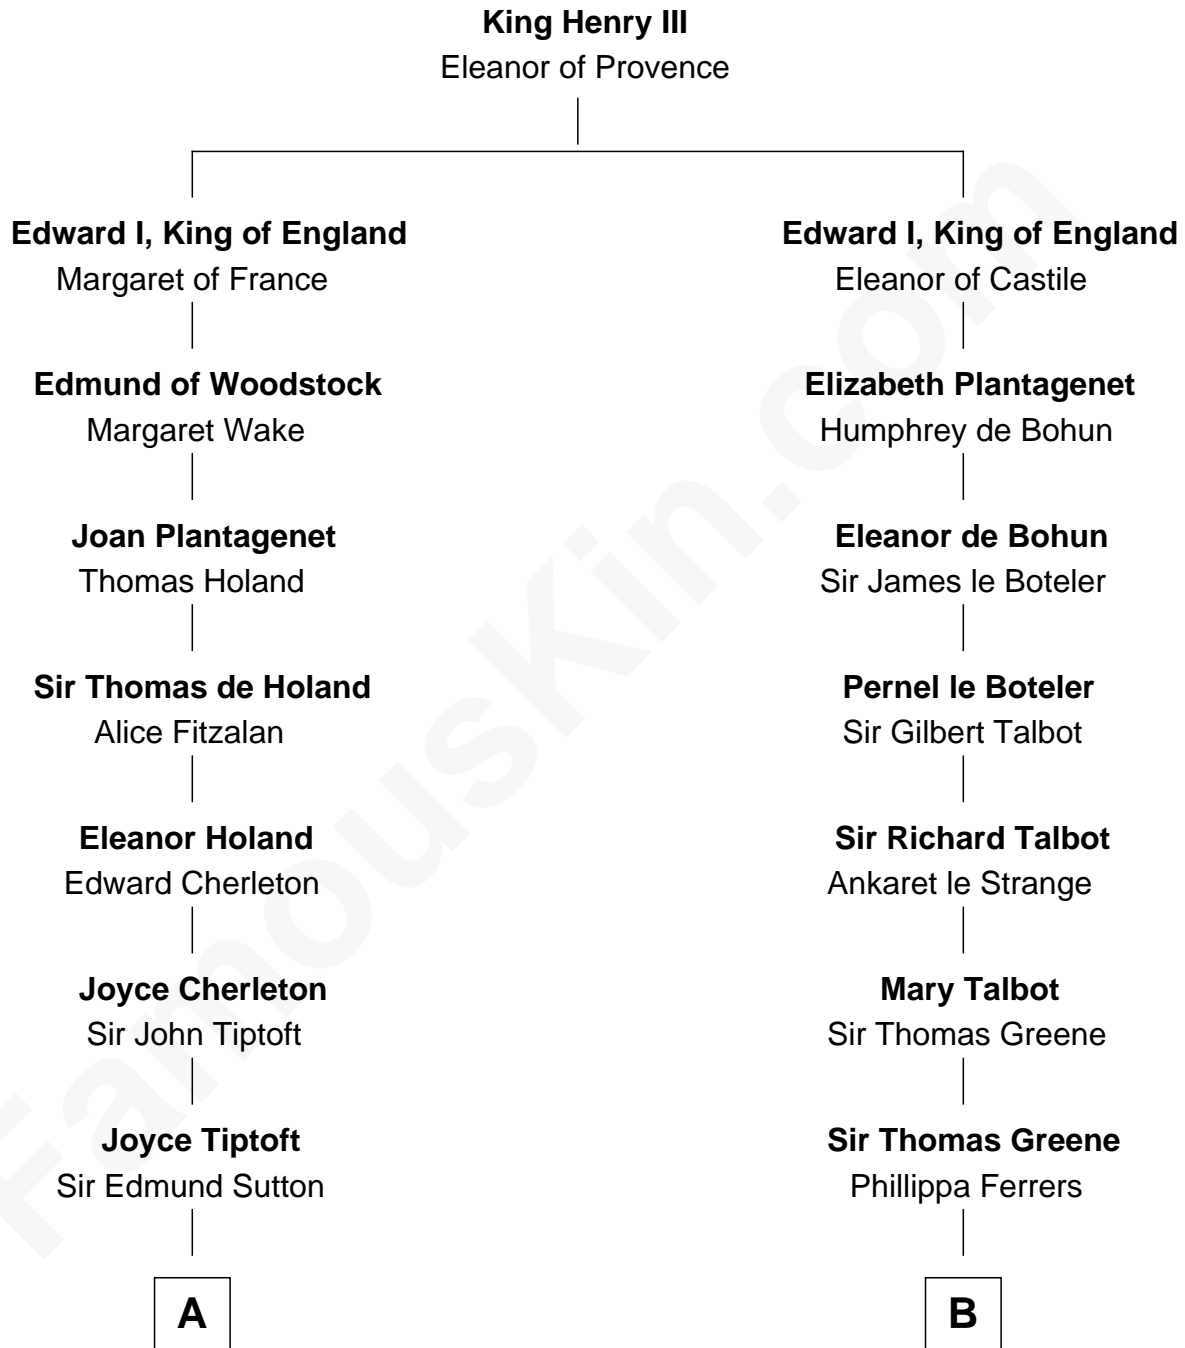

FamousKin.com
Relationship Chart of
Oliver Wendell Holmes, Jr.
U.S. Supreme Court Justice

19th cousin 2 times removed of

Shanghai Pierce
Texas Cattleman

C

Sarah Wendell
Rev. Abiel Holmes

Oliver Wendell Holmes
Amelia Lee Jackson

Oliver Wendell Holmes, Jr.
U.S. Supreme Court Justice

D

Emlin Champlin
Joseph Wilbore

Ambless Wilbore
Nathaniel Stoddard

Susanna Stoddard
Isaac Pearce

Jonathan D. Pearce
Hanna Phillips Head

Shanghai Pierce
Texas Cattleman