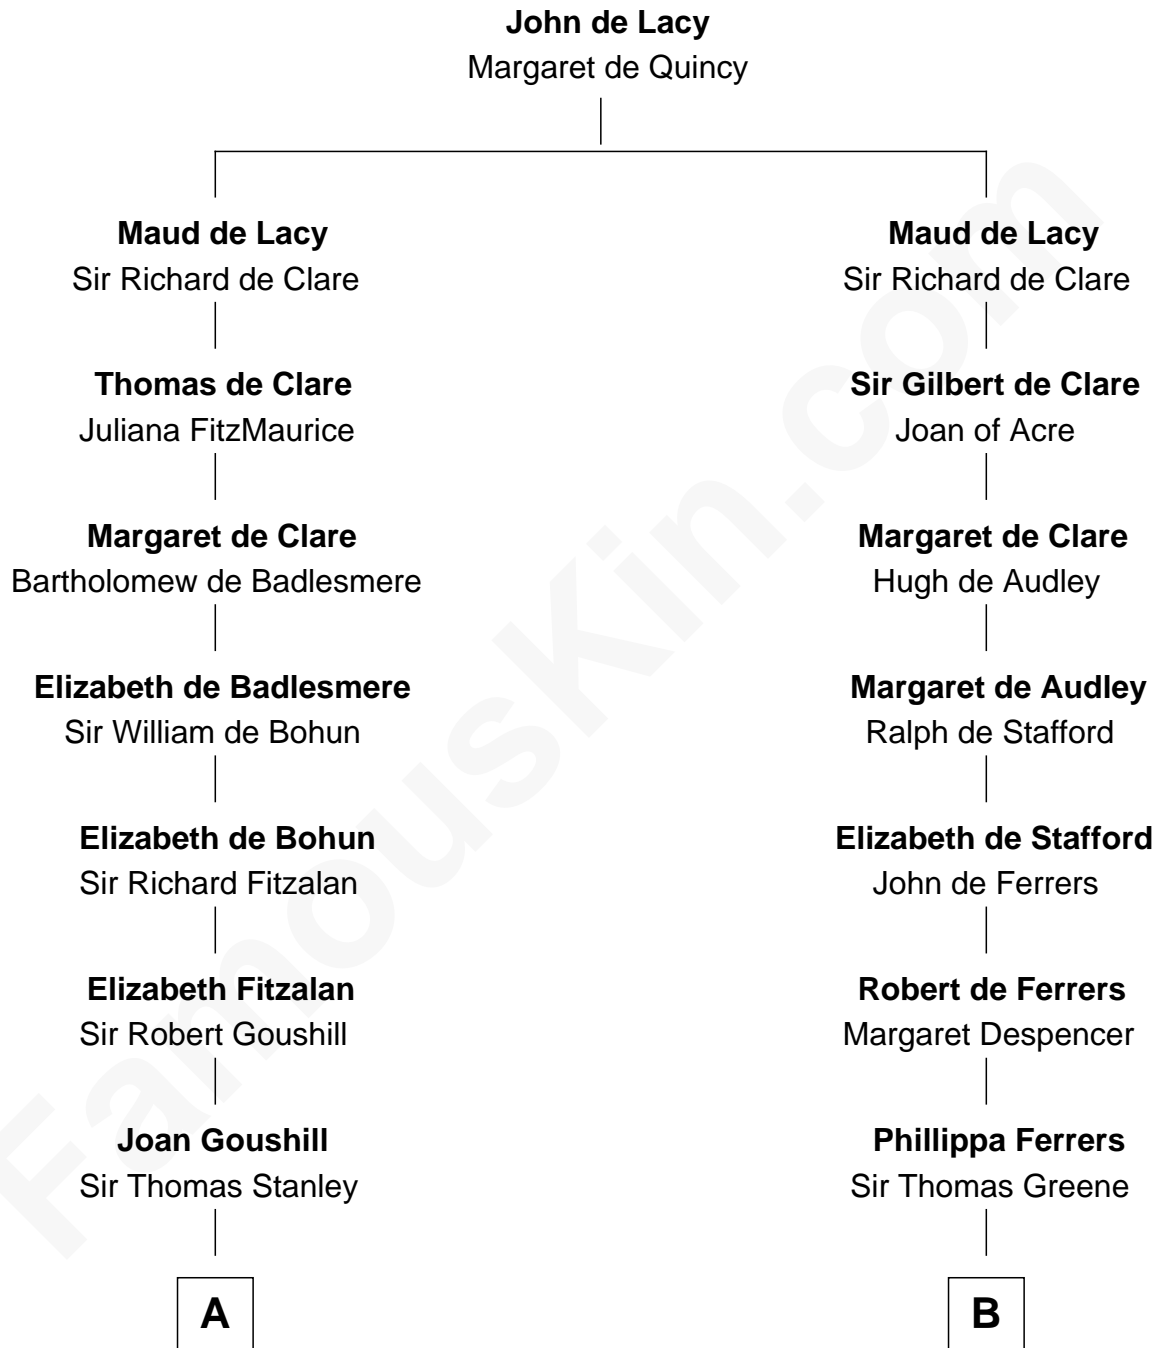

**FamousKin.com**  
**Relationship Chart of**  
**Oliver Wendell Holmes, Jr.**  
*U.S. Supreme Court Justice*

20th cousin 1 time removed of

**Shanghai Pierce**  
*Texas Cattleman*

**C**

**Oliver Wendell**

Mary Jackson

**Sarah Wendell**

Rev. Abiel Holmes

**Oliver Wendell Holmes**

Amelia Lee Jackson

**Oliver Wendell Holmes, Jr.**

*U.S. Supreme Court Justice*

**D**

**Emlin Champlin**

Joseph Wilbore

**Ambless Wilbore**

Nathaniel Stoddard

**Susanna Stoddard**

Isaac Pearce

**Jonathan D. Pearce**

Hanna Phillips Head

**Shanghai Pierce**

*Texas Cattleman*