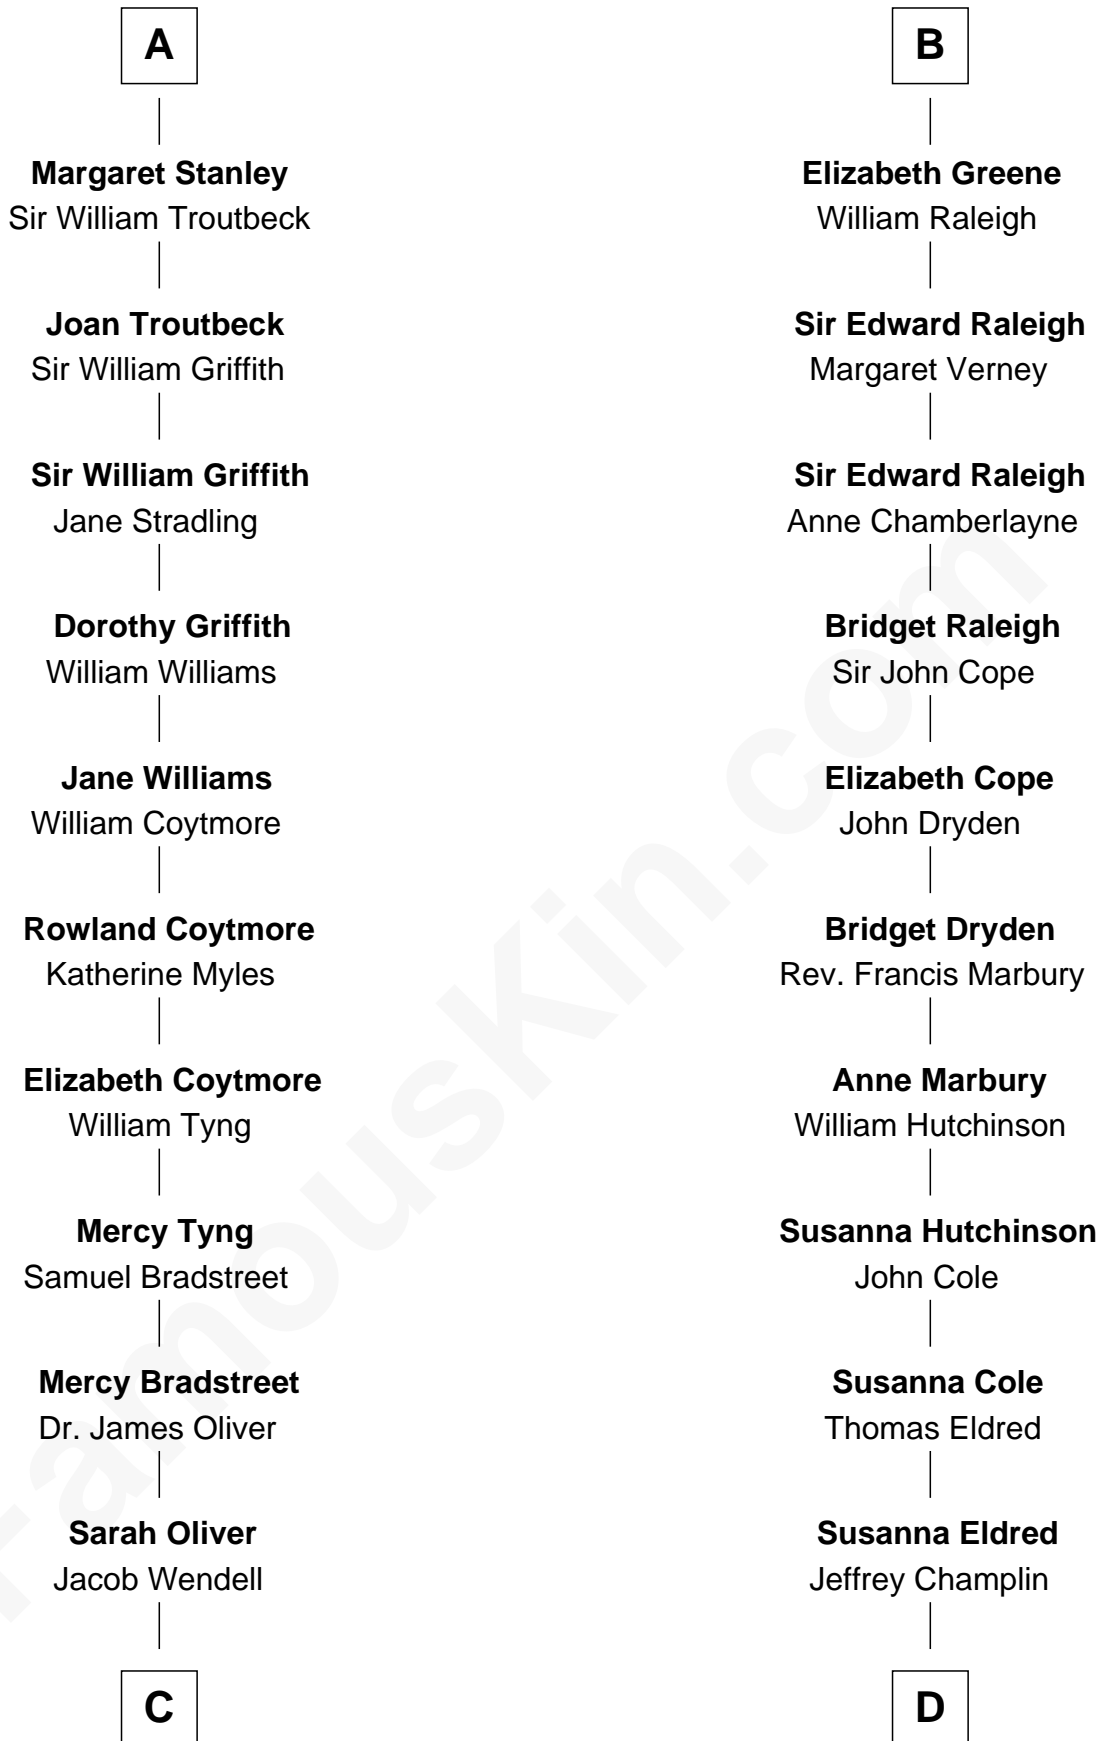

**FamousKin.com**  
**Relationship Chart of**  
**Oliver Wendell Holmes, Jr.**  
*U.S. Supreme Court Justice*

20th cousin 1 time removed of

**Shanghai Pierce**  
*Texas Cattleman*

**C**

**Oliver Wendell**

Mary Jackson

**Sarah Wendell**

Rev. Abiel Holmes

**Oliver Wendell Holmes**

Amelia Lee Jackson

**Oliver Wendell Holmes, Jr.**

*U.S. Supreme Court Justice*

**D**

**Emlin Champlin**

Joseph Wilbore

**Ambless Wilbore**

Nathaniel Stoddard

**Susanna Stoddard**

Isaac Pearce

**Jonathan D. Pearce**

Hanna Phillips Head

**Shanghai Pierce**

*Texas Cattleman*