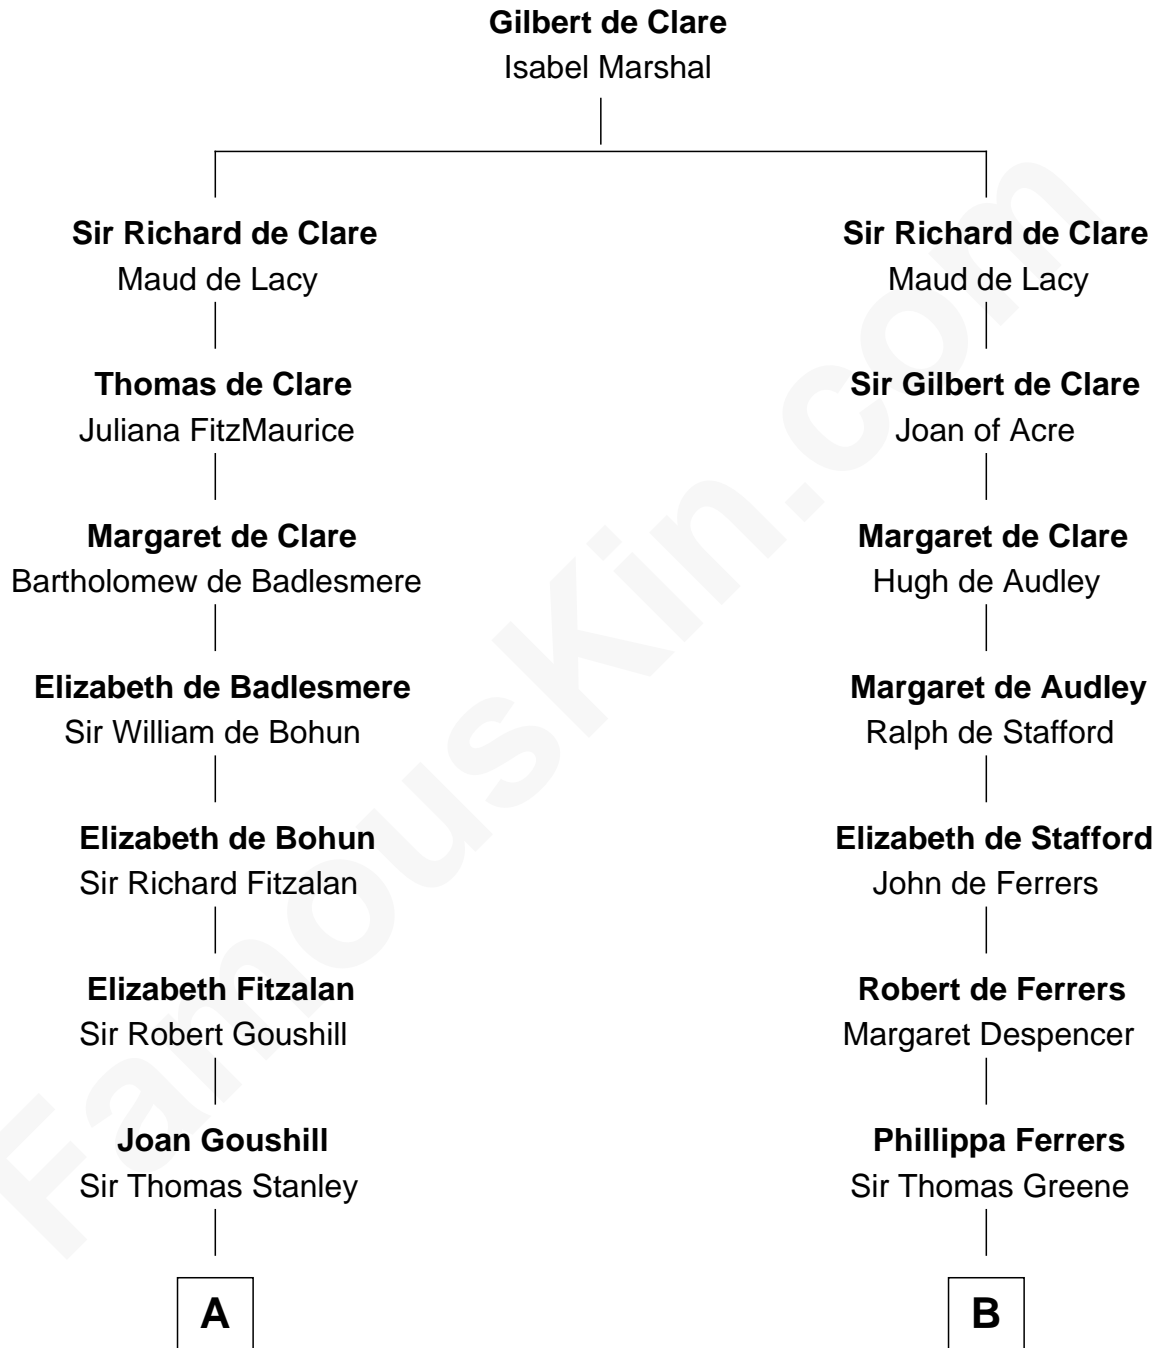

**FamousKin.com**  
**Relationship Chart of**  
**Oliver Wendell Holmes, Jr.**  
*U.S. Supreme Court Justice*

20th cousin 1 time removed of

**Shanghai Pierce**  
*Texas Cattleman*

**C**

**Oliver Wendell**

Mary Jackson

**Sarah Wendell**

Rev. Abiel Holmes

**Oliver Wendell Holmes**

Amelia Lee Jackson

**Oliver Wendell Holmes, Jr.**

*U.S. Supreme Court Justice*

**D**

**Emlin Champlin**

Joseph Wilbore

**Ambless Wilbore**

Nathaniel Stoddard

**Susanna Stoddard**

Isaac Pearce

**Jonathan D. Pearce**

Hanna Phillips Head

**Shanghai Pierce**

*Texas Cattleman*