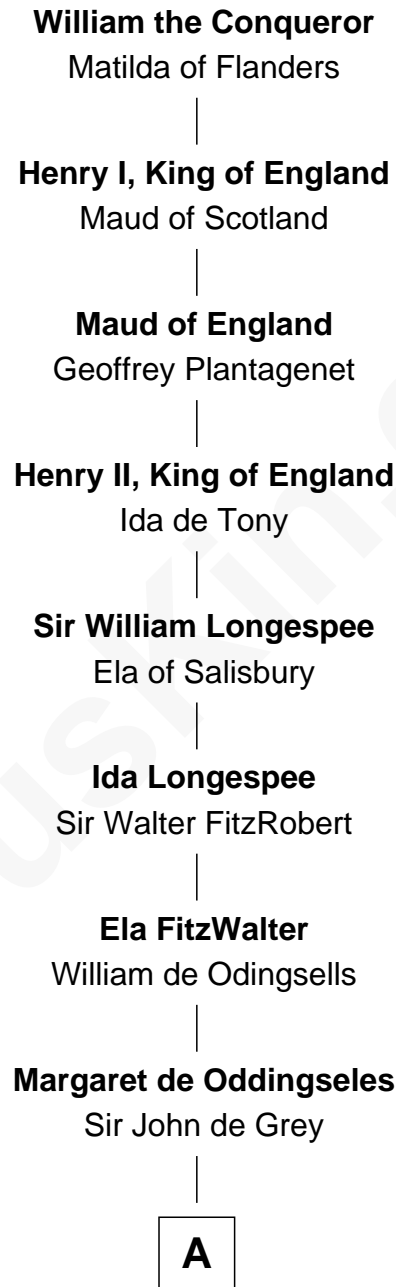

**FamousKin.com**  
**Relationship Chart of**  
**Oliver Wendell Holmes, Jr.**

*U.S. Supreme Court Justice*

**23rd Great-grandson of**

**William the Conqueror**

*King of England*

**A**

**Sir John Grey**  
Avice Marmion

**Maud Grey**  
Sir Thomas Harcourt

**Sir Thomas Harcourt**  
Jane Fraunceys

**Sir Richard Harcourt**  
Edith St. Clair

**Alice Harcourt**  
William Bessiles

**Elizabeth Bessiles**  
Richard Fettiplace

**Anne Fettiplace**  
Edward Purefoy

**Mary Purefoy**  
Thomas Thorne

**Susanna Thorne**  
Roger Dudley

**Gov. Thomas Dudley**  
Dorothy York

**B**

**B**

—  
**Anne Dudley**

Gov. Simon Bradstreet

—  
**Samuel Bradstreet**

Mercy Tyng

—  
**Mercy Bradstreet**

Dr. James Oliver

—  
**Sarah Oliver**

Jacob Wendell

—  
**Oliver Wendell**

Mary Jackson

—  
**Sarah Wendell**