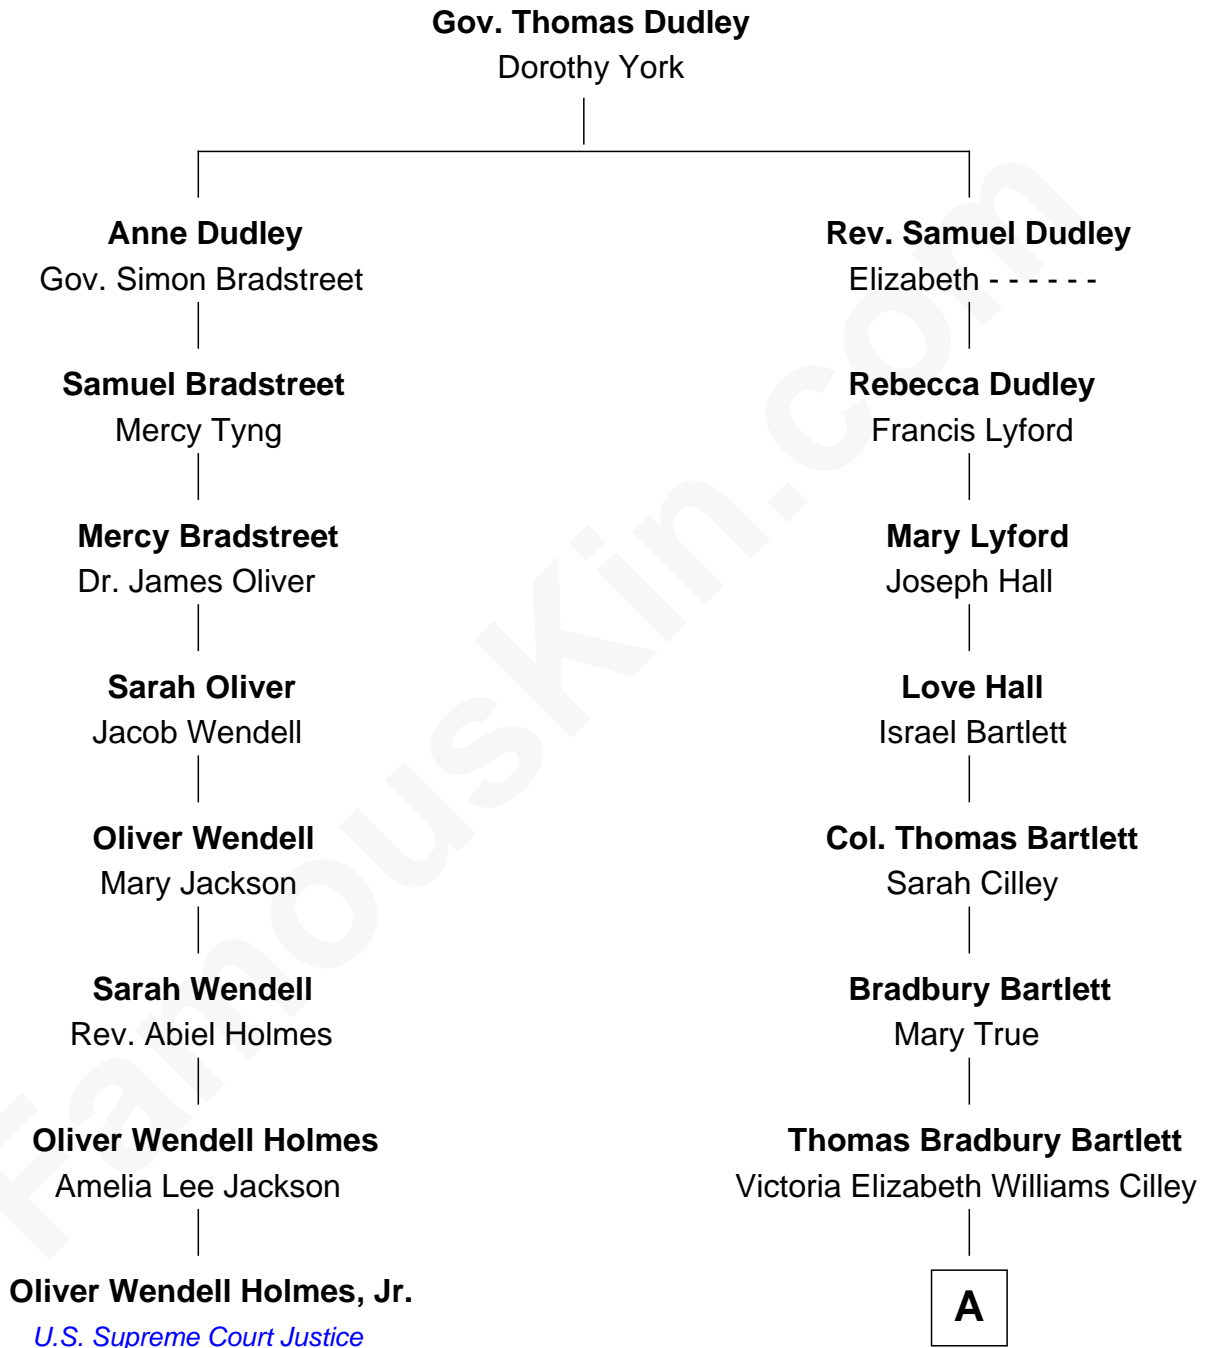

FamousKin.com
Relationship Chart of
Oliver Wendell Holmes, Jr.
U.S. Supreme Court Justice

7th cousin 2 times removed of
Alan Shepard
Mercury and Apollo Astronaut

A

Annie Elizabeth Bartlett
Frederick Johnson Shepard

Alan Bartlett Shepard
Pauline Renza Emerson

Alan Shepard
Mercury and Apollo Astronaut

FamousKin.com