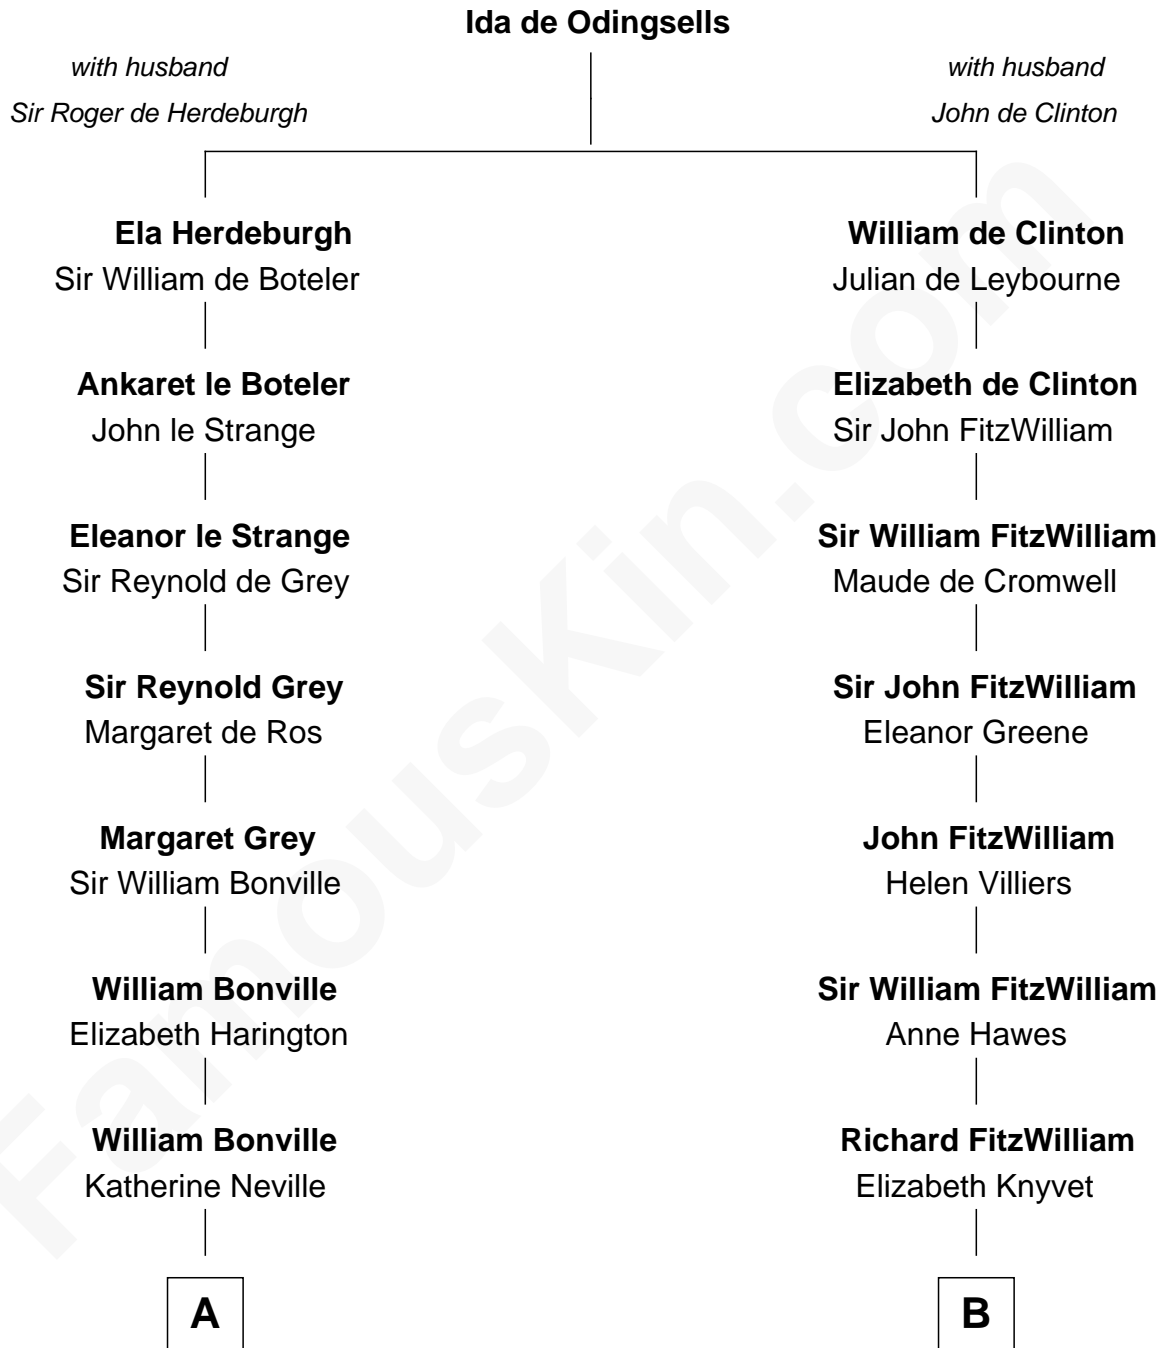

FamousKin.com
Relationship Chart of
Oliver Wendell Holmes, Jr.
U.S. Supreme Court Justice

15th cousin 4 times removed of
John Quincy Adams
6th U.S. President

C

—
Sarah Wendell
Rev. Abiel Holmes

—
Oliver Wendell Holmes
Amelia Lee Jackson

—
Oliver Wendell Holmes, Jr.
U.S. Supreme Court Justice

FamousKin.com