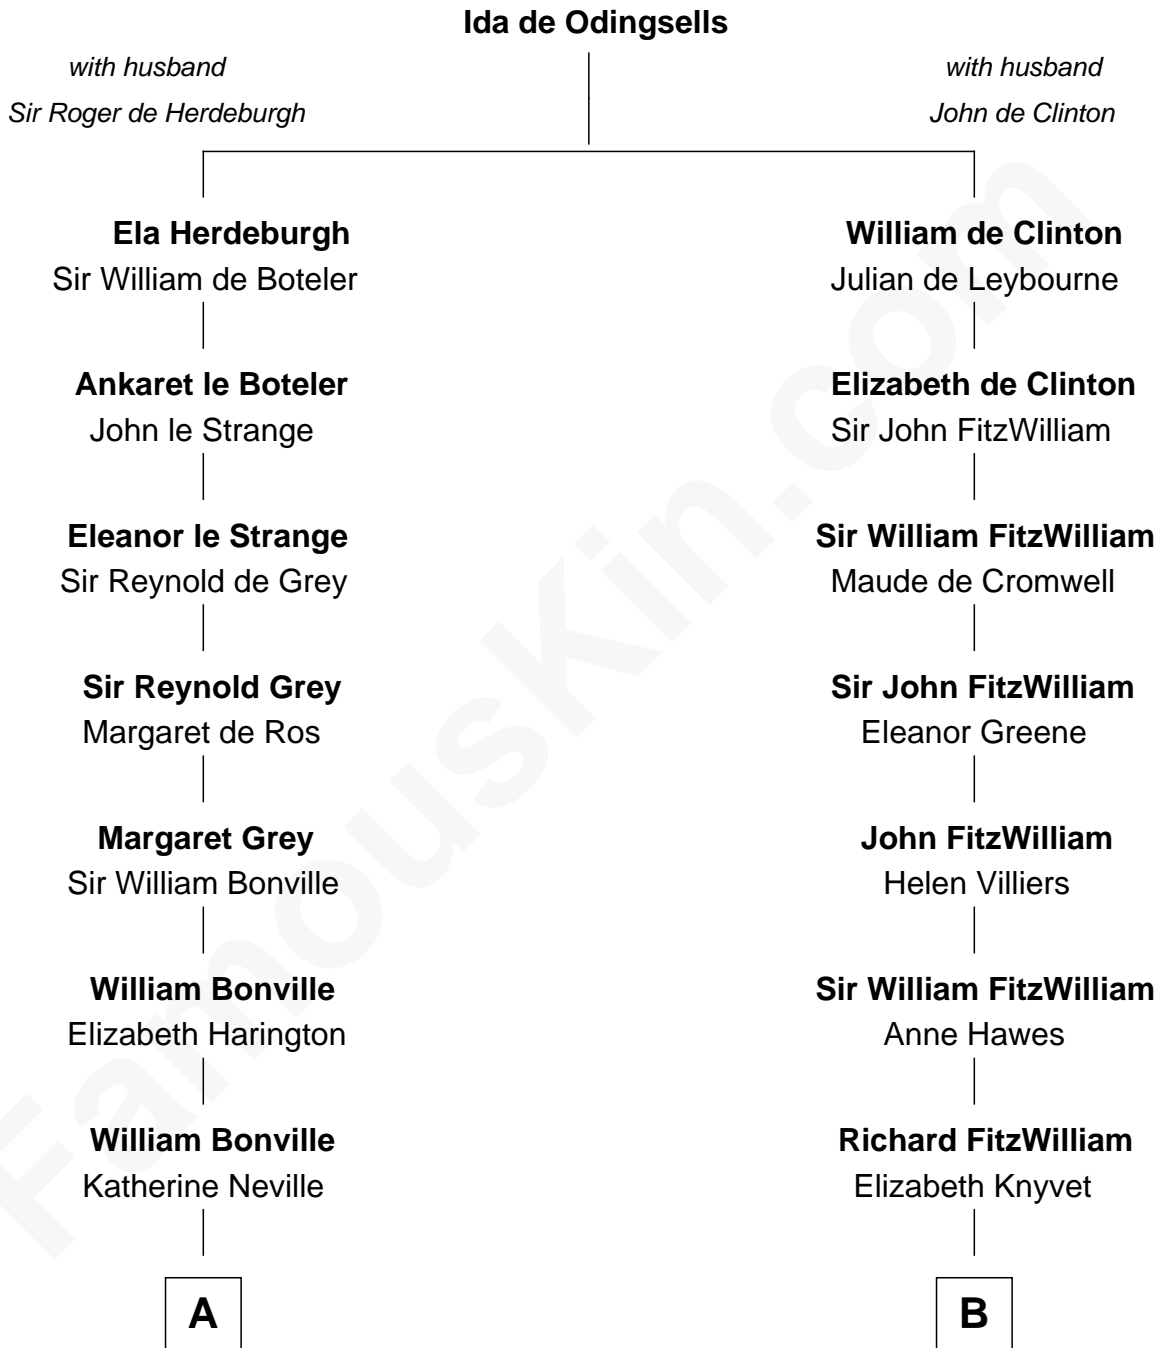

**FamousKin.com**  
**Relationship Chart of**  
**Oliver Wendell Holmes, Jr.**  
*U.S. Supreme Court Justice*

**14th cousin 5 times removed of**

**Abigail (Smith) Adams**  
*First Lady of President John Adams*

**C**

—  
**Sarah Wendell**  
Rev. Abiel Holmes

—  
**Oliver Wendell Holmes**  
Amelia Lee Jackson

—  
**Oliver Wendell Holmes, Jr.**  
*U.S. Supreme Court Justice*

FamousKin.com