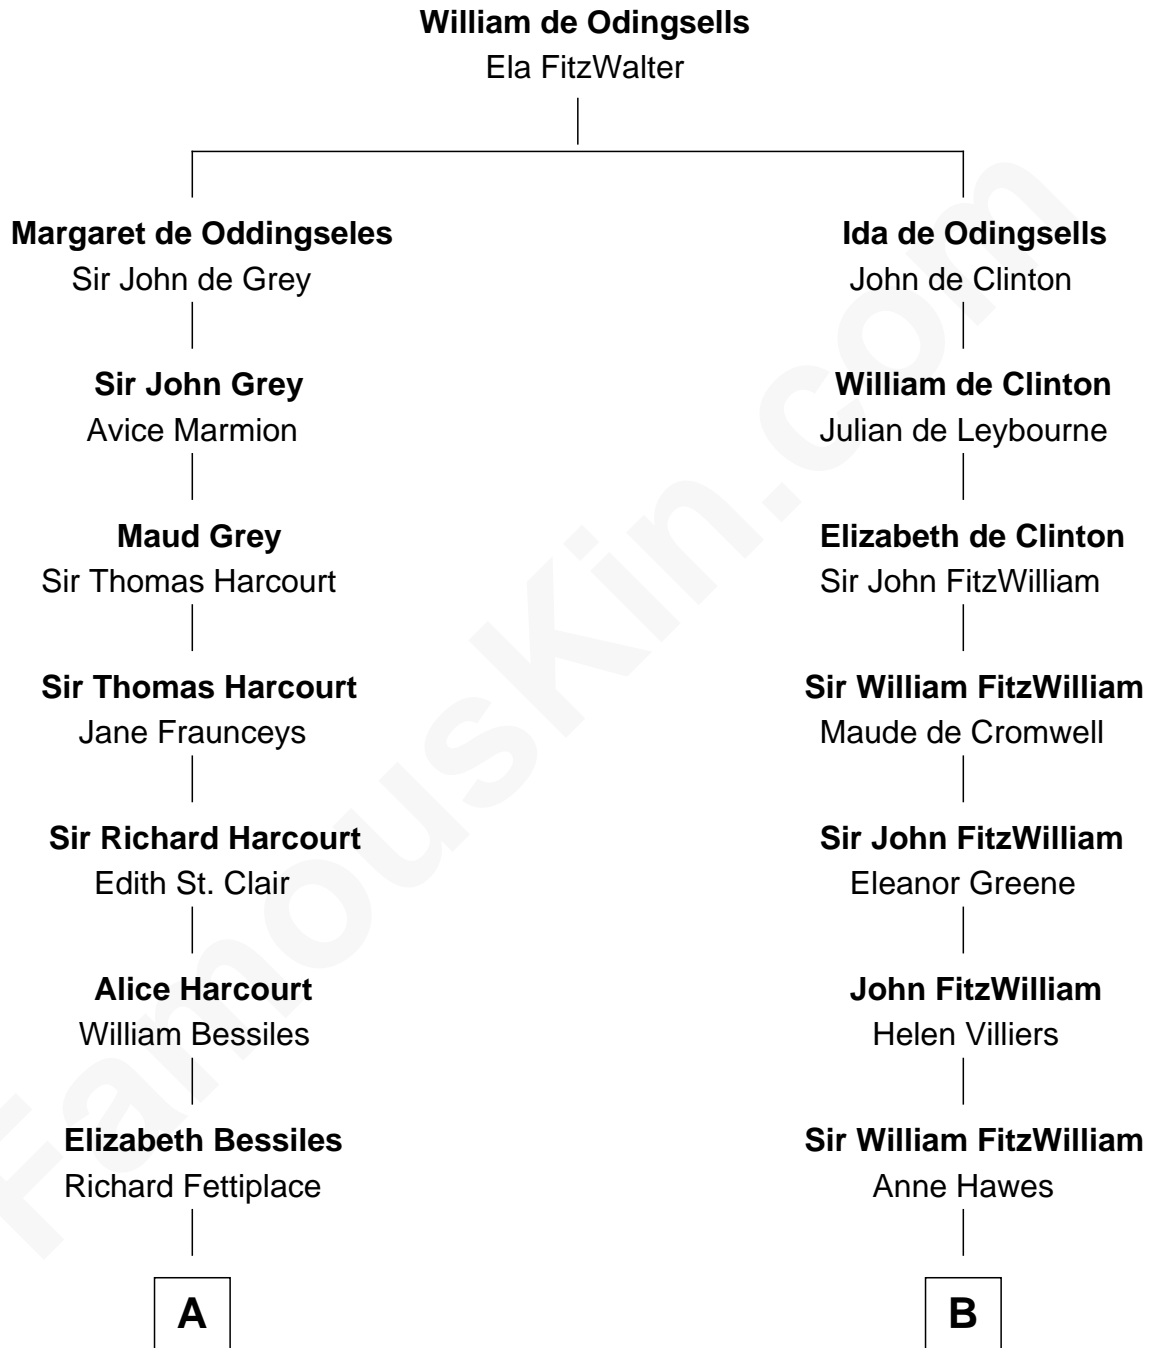

FamousKin.com
Relationship Chart of
Oliver Wendell Holmes, Jr.
U.S. Supreme Court Justice

15th cousin 3 times removed of
Abigail (Smith) Adams
First Lady of President John Adams

C

—
Oliver Wendell Holmes

Amelia Lee Jackson

—
Oliver Wendell Holmes, Jr.

U.S. Supreme Court Justice

FamousKin.com