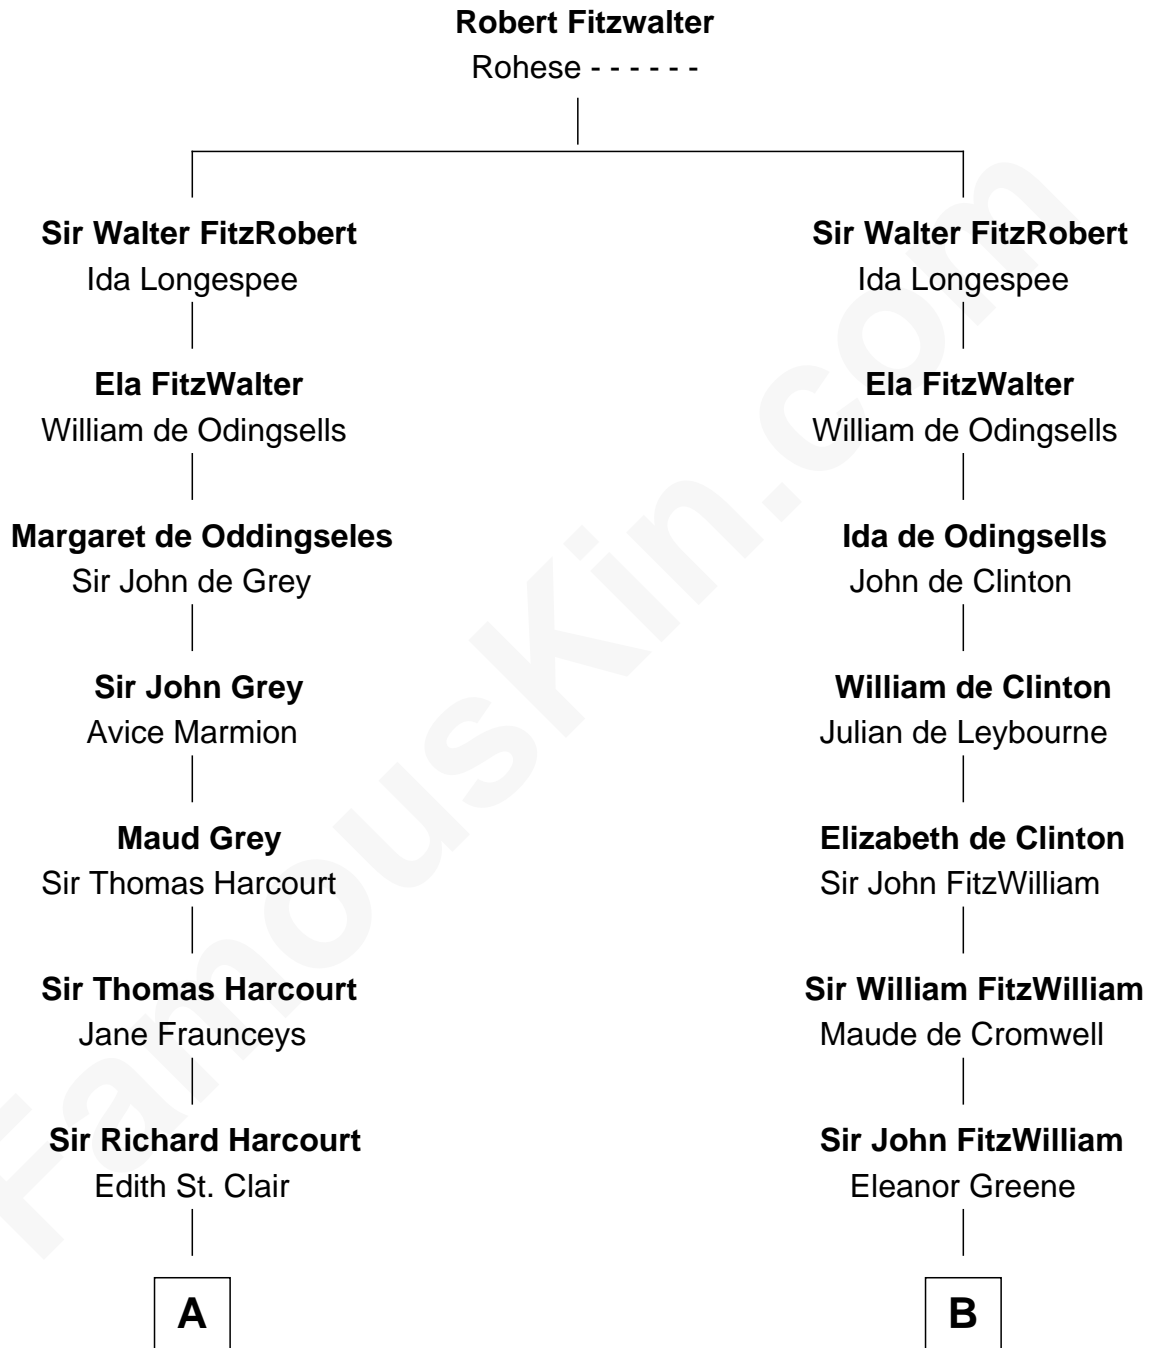

FamousKin.com
Relationship Chart of
Oliver Wendell Holmes, Jr.
U.S. Supreme Court Justice

17th cousin 3 times removed of

Abigail (Smith) Adams
First Lady of President John Adams

C

—
Oliver Wendell

Mary Jackson

—
Sarah Wendell

Rev. Abiel Holmes

—
Oliver Wendell Holmes

Amelia Lee Jackson

—
Oliver Wendell Holmes, Jr.

U.S. Supreme Court Justice

FamousKin.com