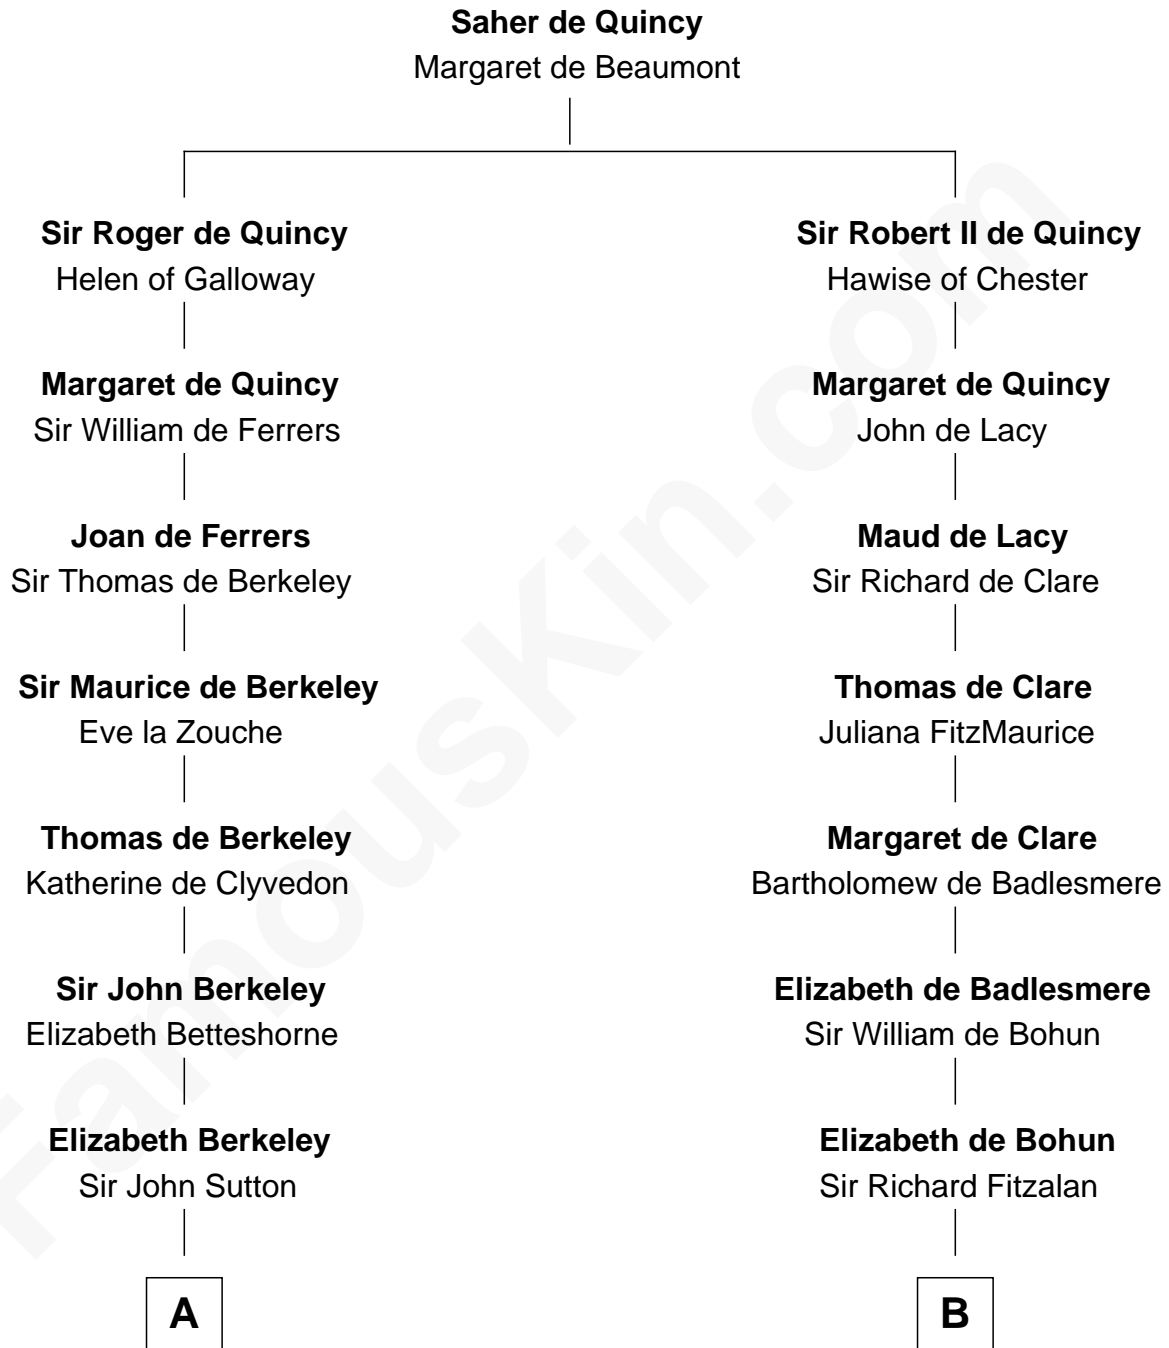

FamousKin.com
Relationship Chart of
Oliver Wendell Holmes, Jr.
U.S. Supreme Court Justice

20th cousin of
Abigail (Smith) Adams
First Lady of President John Adams

C

Oliver Wendell

Mary Jackson

Sarah Wendell