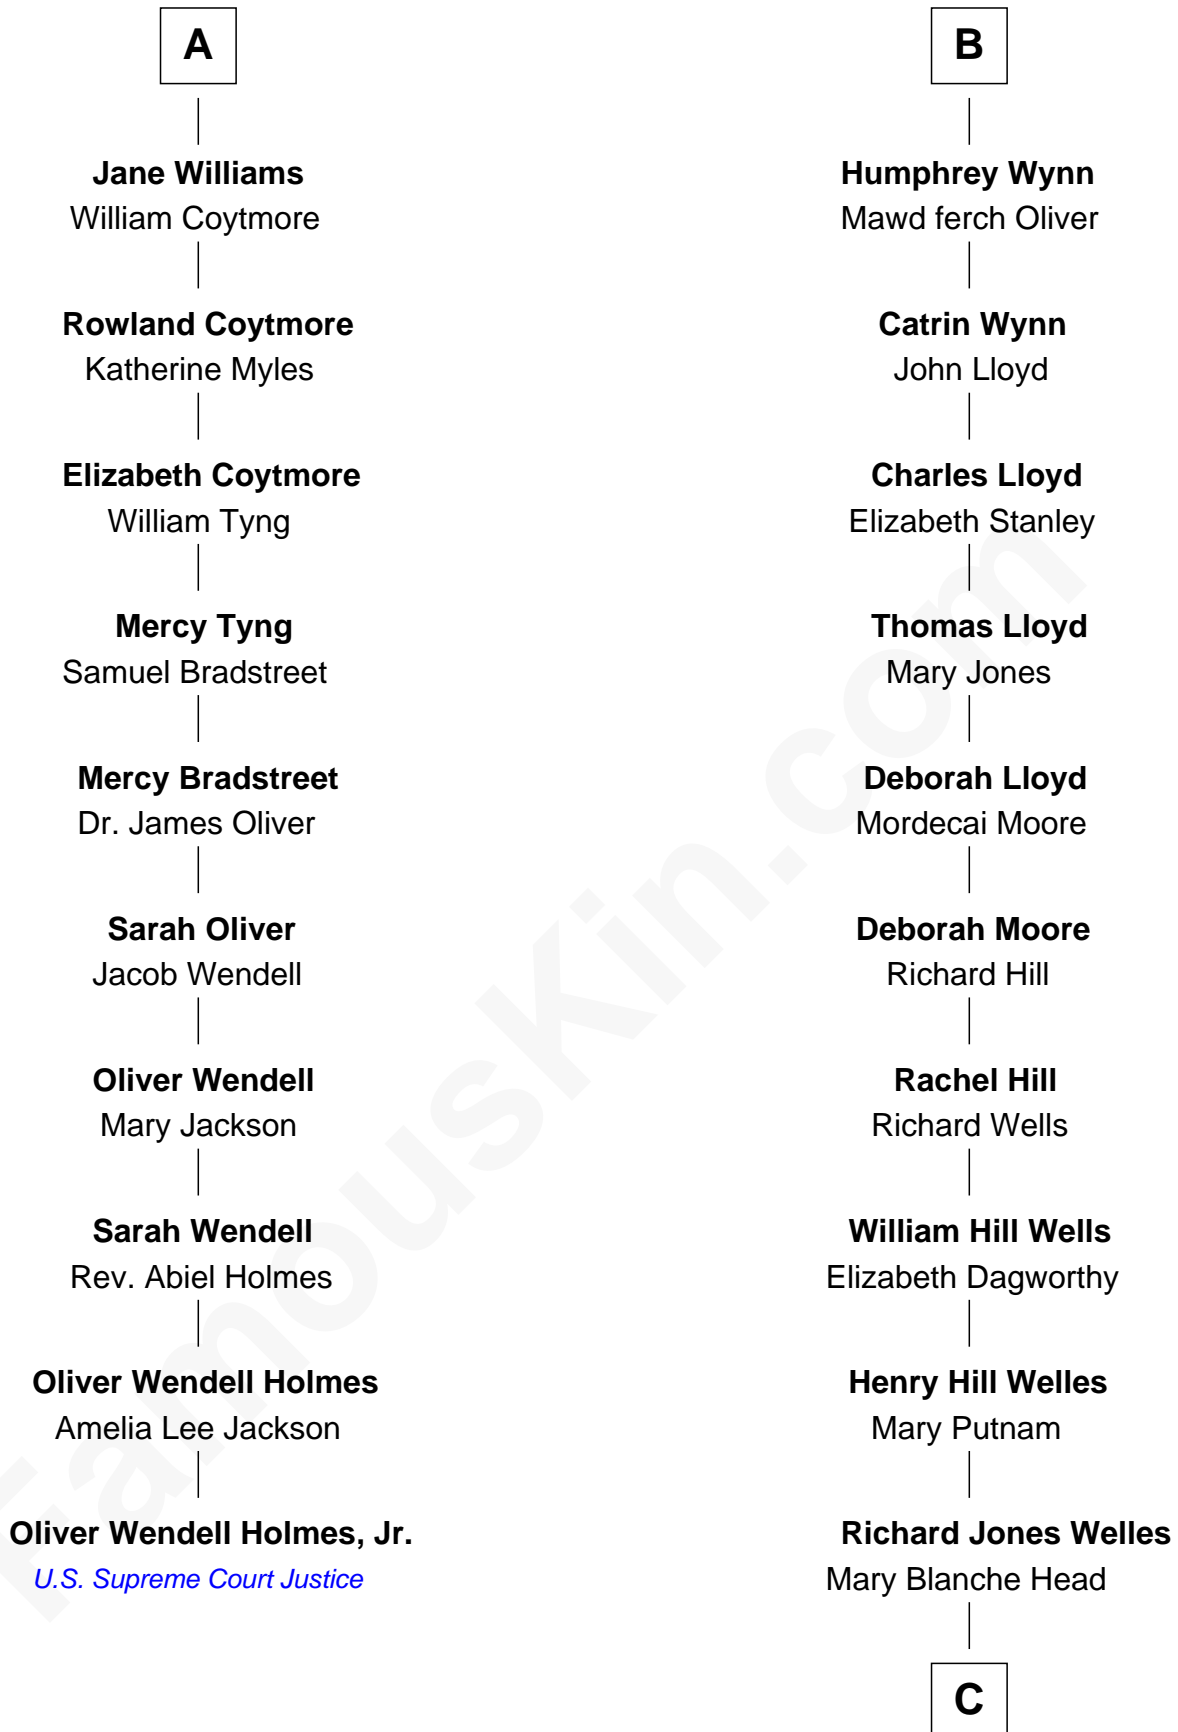

**FamousKin.com**  
**Relationship Chart of**  
**Oliver Wendell Holmes, Jr.**  
*U.S. Supreme Court Justice*

**16th cousin 2 times removed of**  
**Orson Welles**  
*Radio, Stage, and Movie Actor*

**C**

|  
**Richard Head Welles**

Beatrice Ives

|  
**Orson Welles**

*Radio, Stage, and Movie Actor*

FamousKin.com