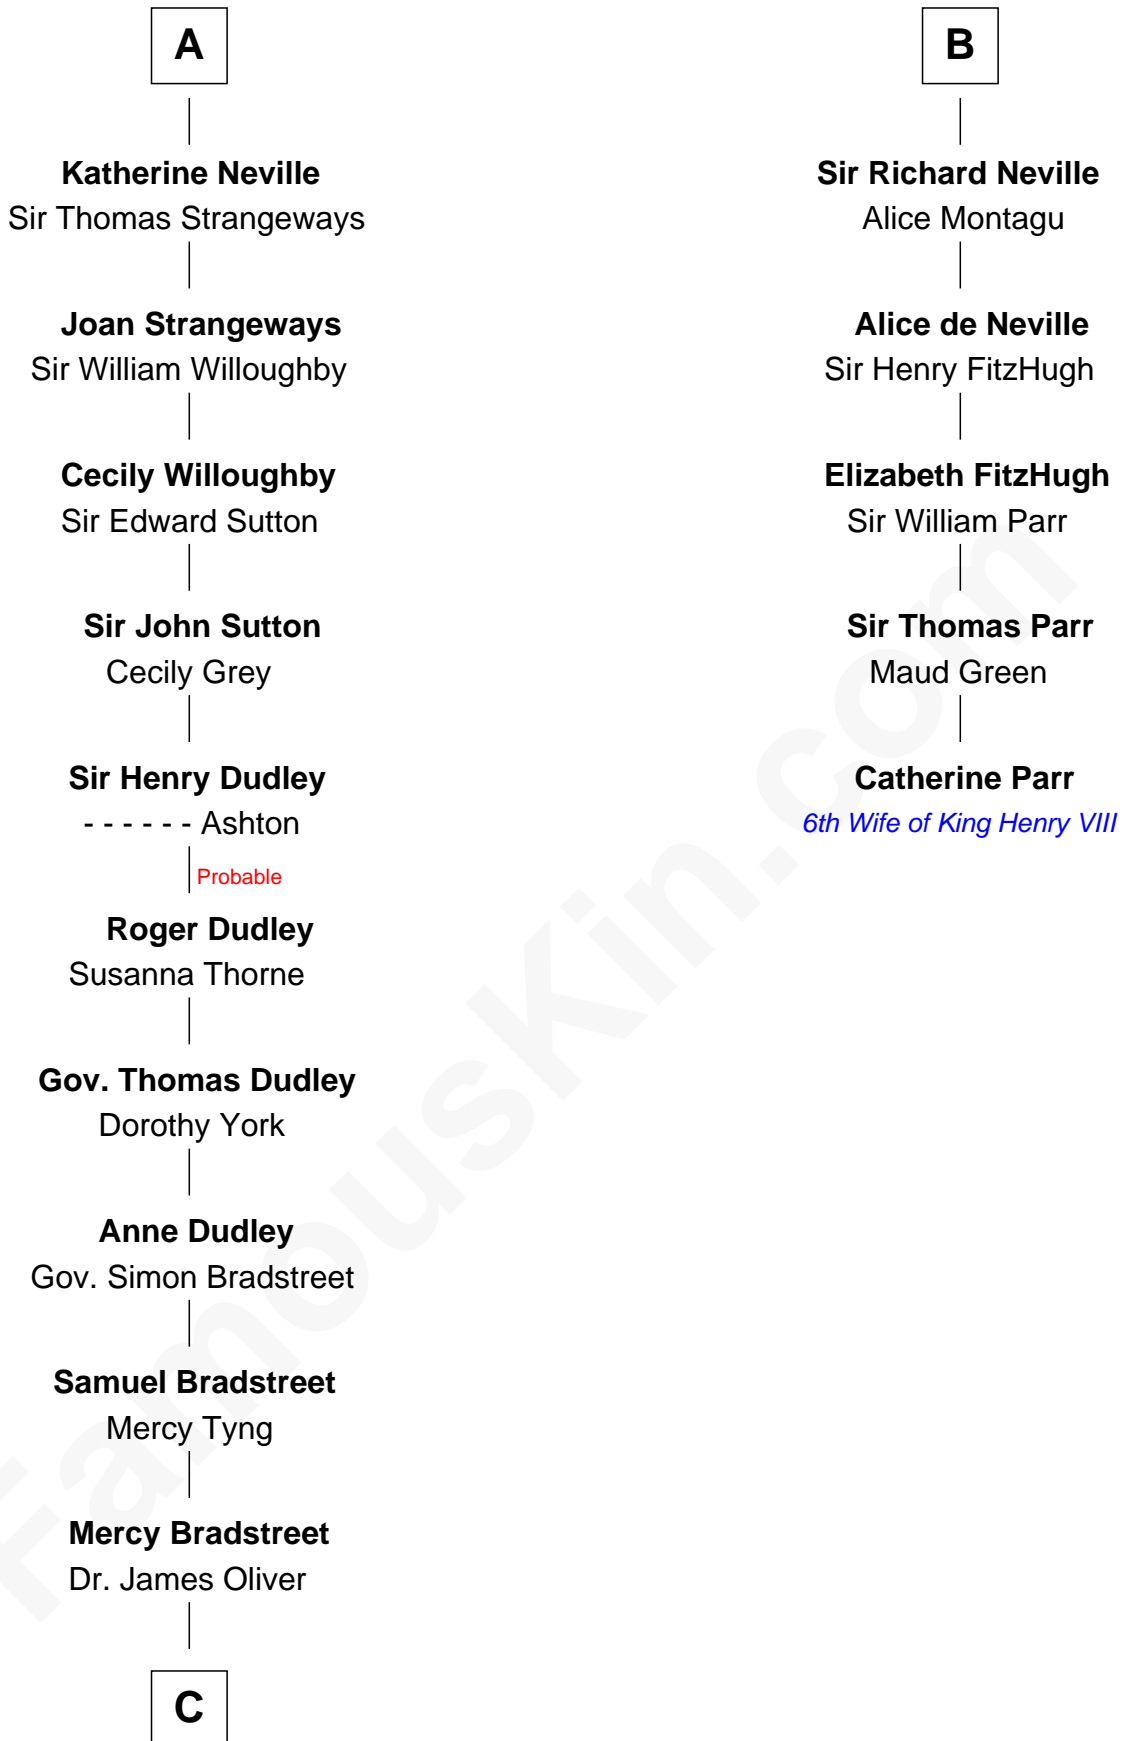

FamousKin.com
Relationship Chart of
Oliver Wendell Holmes, Jr.
U.S. Supreme Court Justice

11th cousin 10 times removed of
Catherine Parr
6th Wife of King Henry VIII

C

Sarah Oliver
Jacob Wendell

Oliver Wendell
Mary Jackson

Sarah Wendell
Rev. Abiel Holmes

Oliver Wendell Holmes
Amelia Lee Jackson

Oliver Wendell Holmes, Jr.
U.S. Supreme Court Justice

FamousKin.com