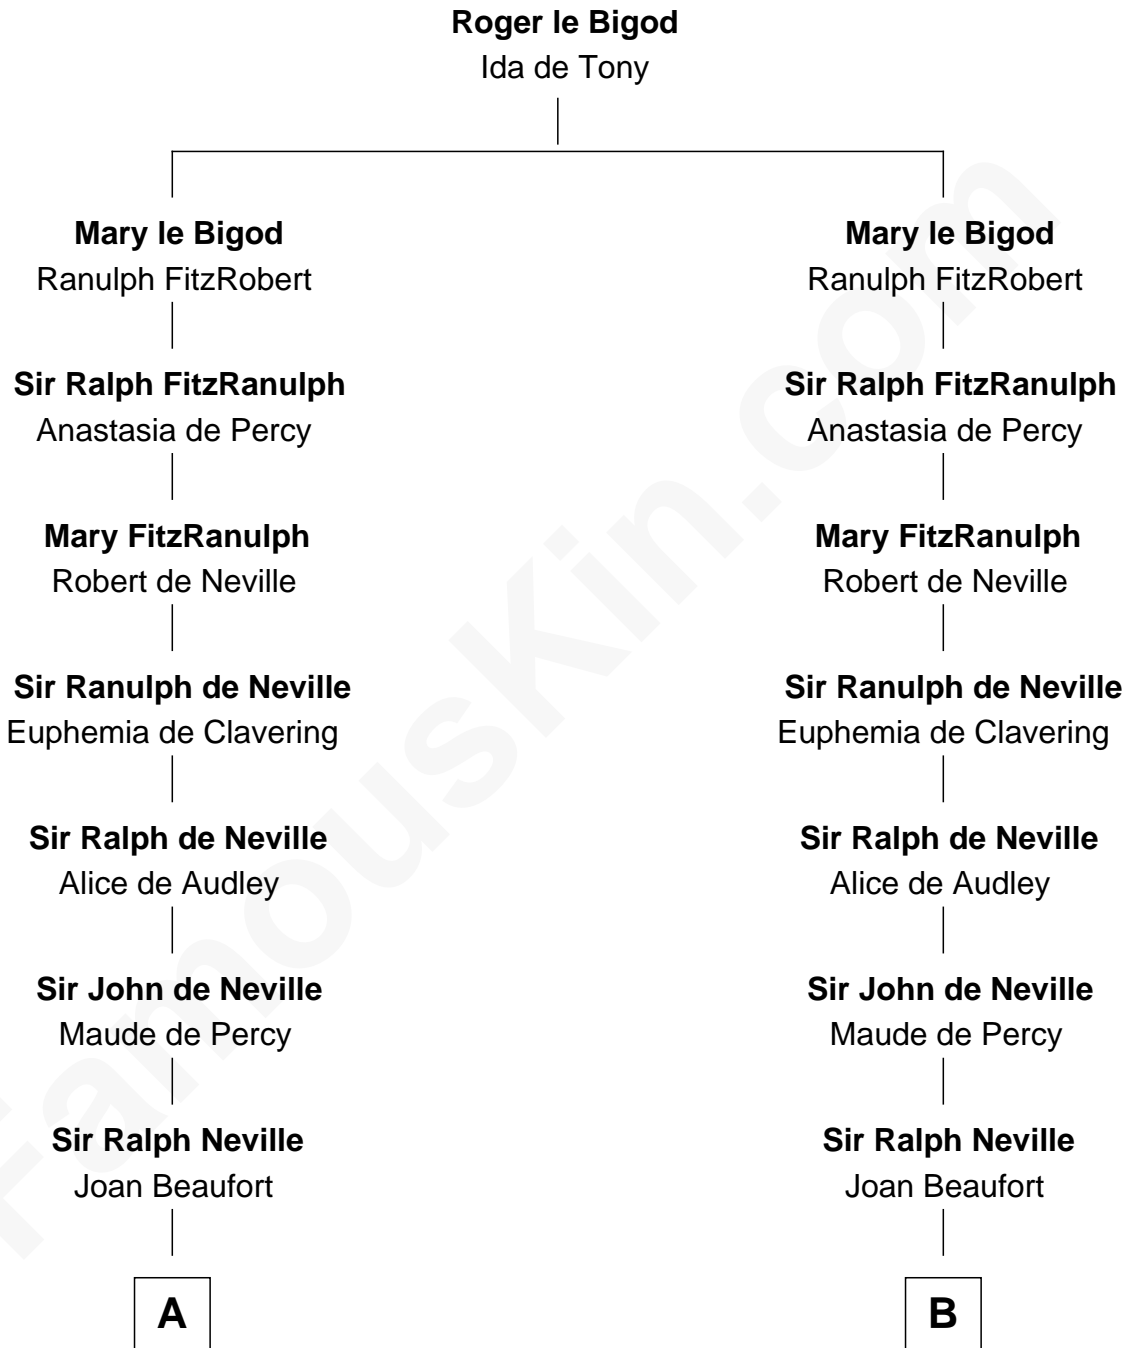

FamousKin.com
Relationship Chart of
Oliver Wendell Holmes, Jr.
U.S. Supreme Court Justice

11th cousin 10 times removed of
Catherine Parr
6th Wife of King Henry VIII

C

Sarah Oliver
Jacob Wendell

Oliver Wendell
Mary Jackson

Sarah Wendell
Rev. Abiel Holmes

Oliver Wendell Holmes
Amelia Lee Jackson

Oliver Wendell Holmes, Jr.
U.S. Supreme Court Justice

FamousKin.com