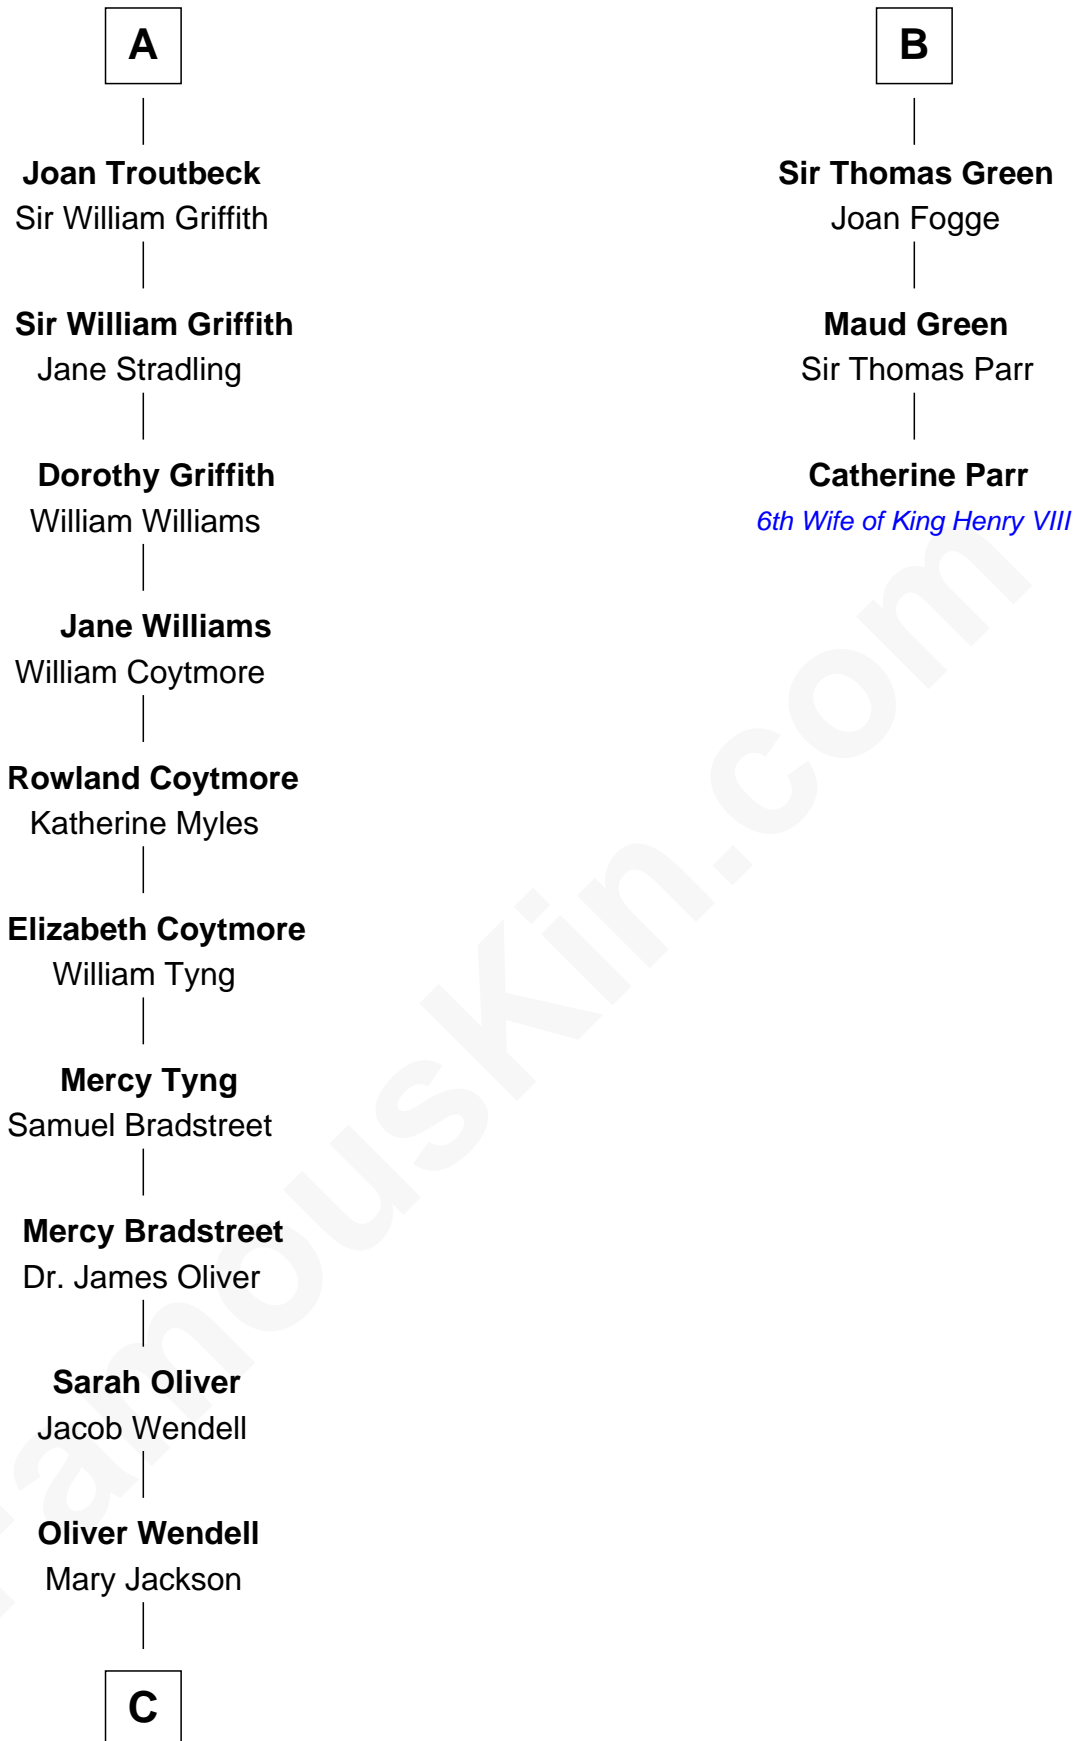

FamousKin.com
Relationship Chart of
Oliver Wendell Holmes, Jr.
U.S. Supreme Court Justice

9th cousin 10 times removed of
Catherine Parr
6th Wife of King Henry VIII

C

—
Sarah Wendell
Rev. Abiel Holmes

—
Oliver Wendell Holmes
Amelia Lee Jackson

—
Oliver Wendell Holmes, Jr.
U.S. Supreme Court Justice

FamousKin.com