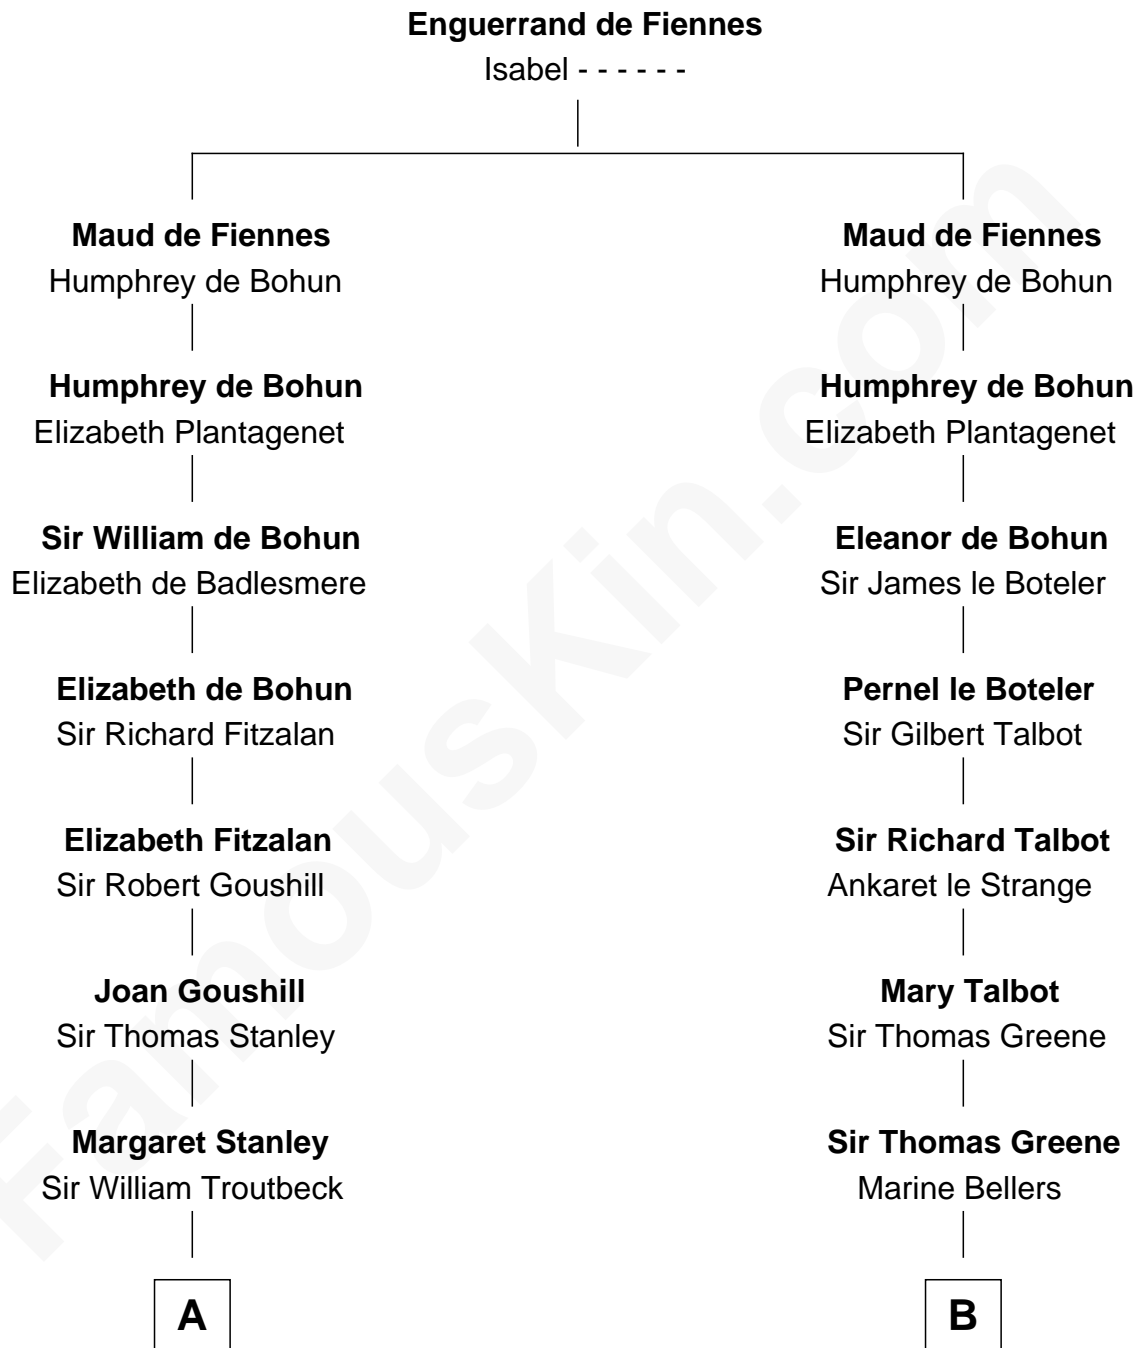

FamousKin.com
Relationship Chart of
Oliver Wendell Holmes, Jr.
U.S. Supreme Court Justice

9th cousin 10 times removed of
Catherine Parr
6th Wife of King Henry VIII

C

—
Sarah Wendell
Rev. Abiel Holmes

—
Oliver Wendell Holmes
Amelia Lee Jackson

—
Oliver Wendell Holmes, Jr.
U.S. Supreme Court Justice

FamousKin.com