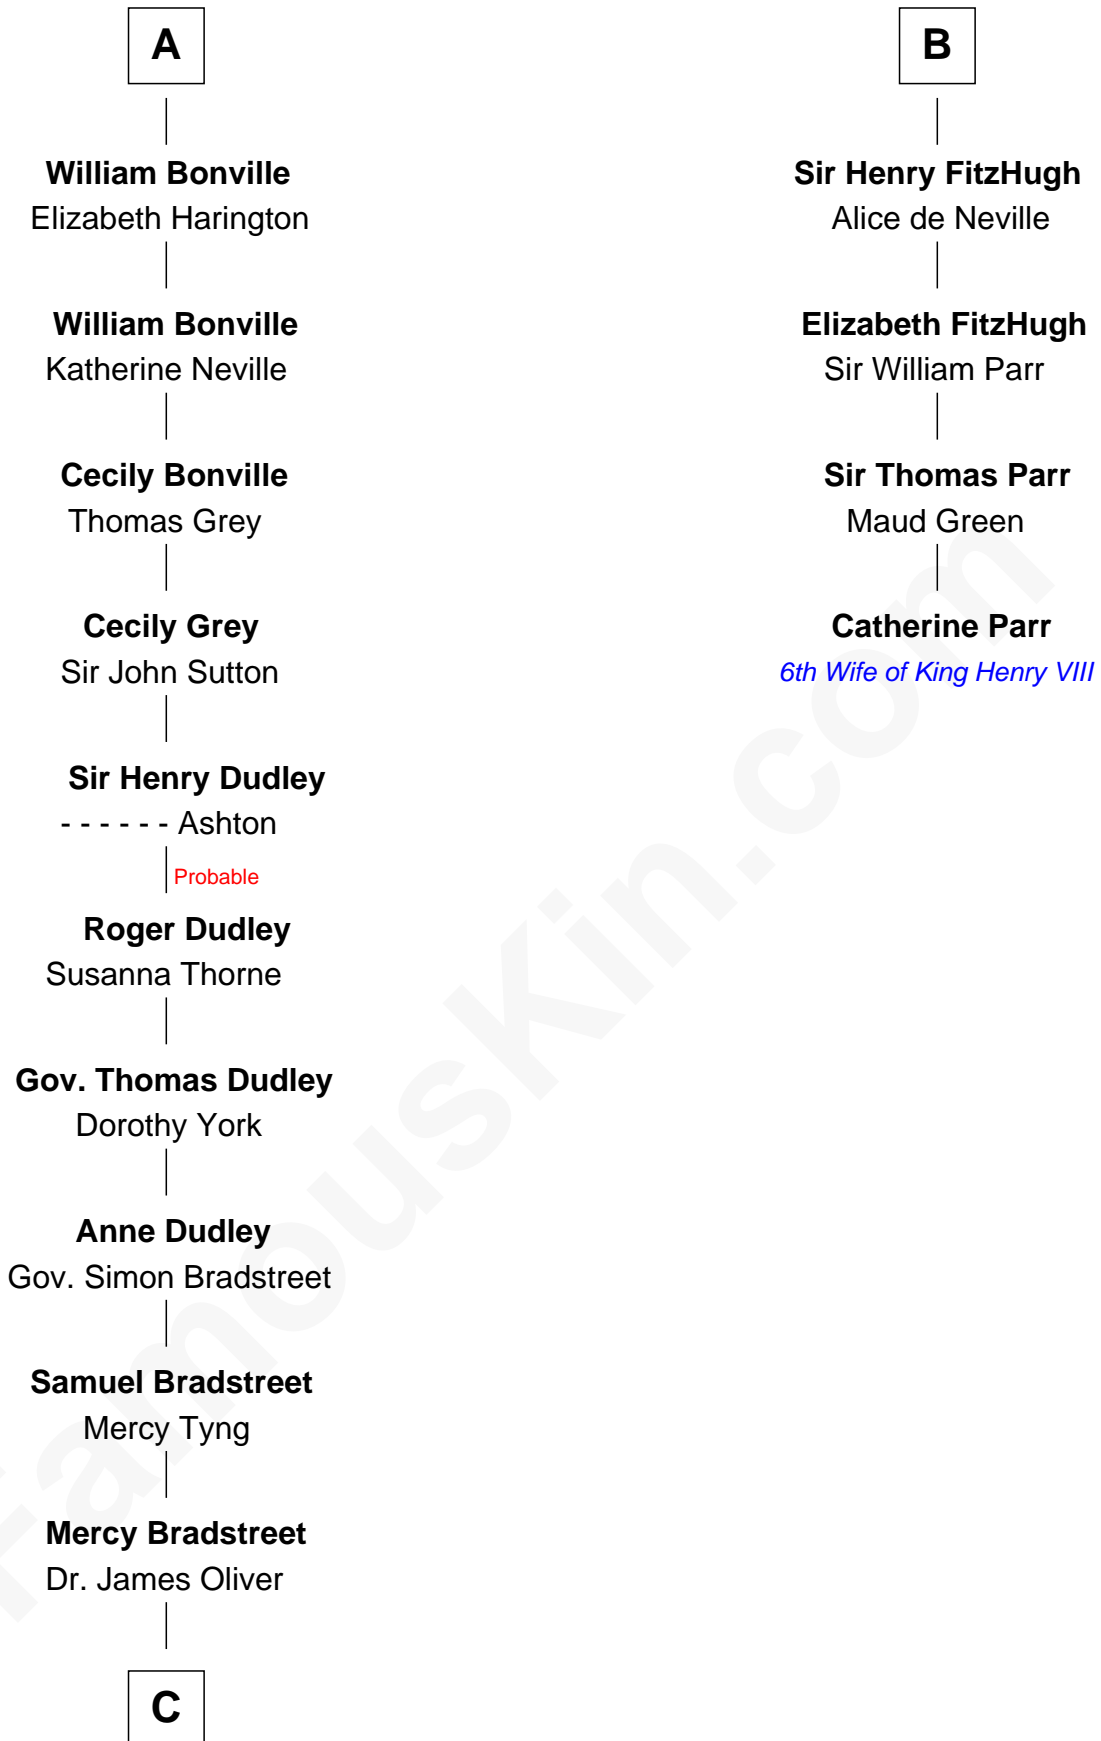

FamousKin.com
Relationship Chart of
Oliver Wendell Holmes, Jr.
U.S. Supreme Court Justice

10th cousin 11 times removed of
Catherine Parr
6th Wife of King Henry VIII

C

—
Sarah Oliver
Jacob Wendell

—
Oliver Wendell
Mary Jackson

—
Sarah Wendell
Rev. Abiel Holmes

—
Oliver Wendell Holmes
Amelia Lee Jackson

—
Oliver Wendell Holmes, Jr.
U.S. Supreme Court Justice

FamousKin.com