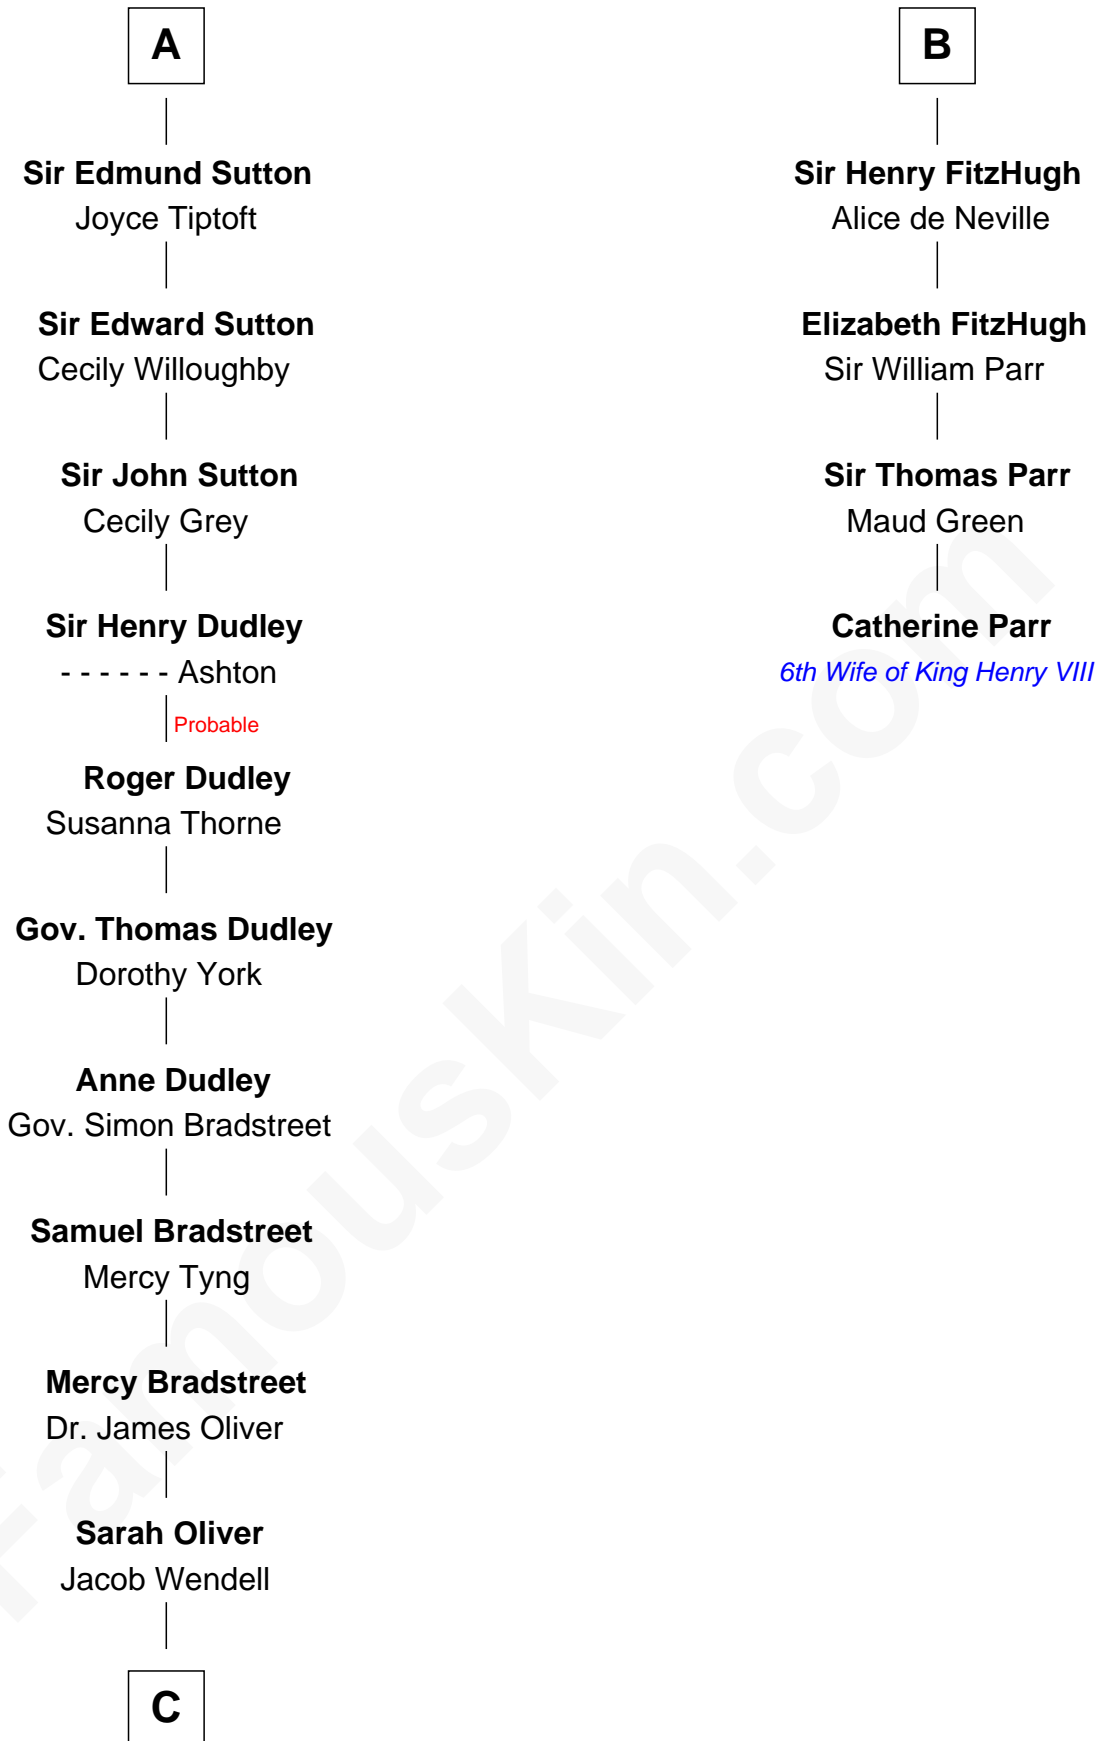

FamousKin.com
Relationship Chart of
Oliver Wendell Holmes, Jr.
U.S. Supreme Court Justice

10th cousin 10 times removed of
Catherine Parr
6th Wife of King Henry VIII

C

—
Oliver Wendell

Mary Jackson

—
Sarah Wendell

Rev. Abiel Holmes

—
Oliver Wendell Holmes

Amelia Lee Jackson

—
Oliver Wendell Holmes, Jr.

U.S. Supreme Court Justice

FamousKin.com