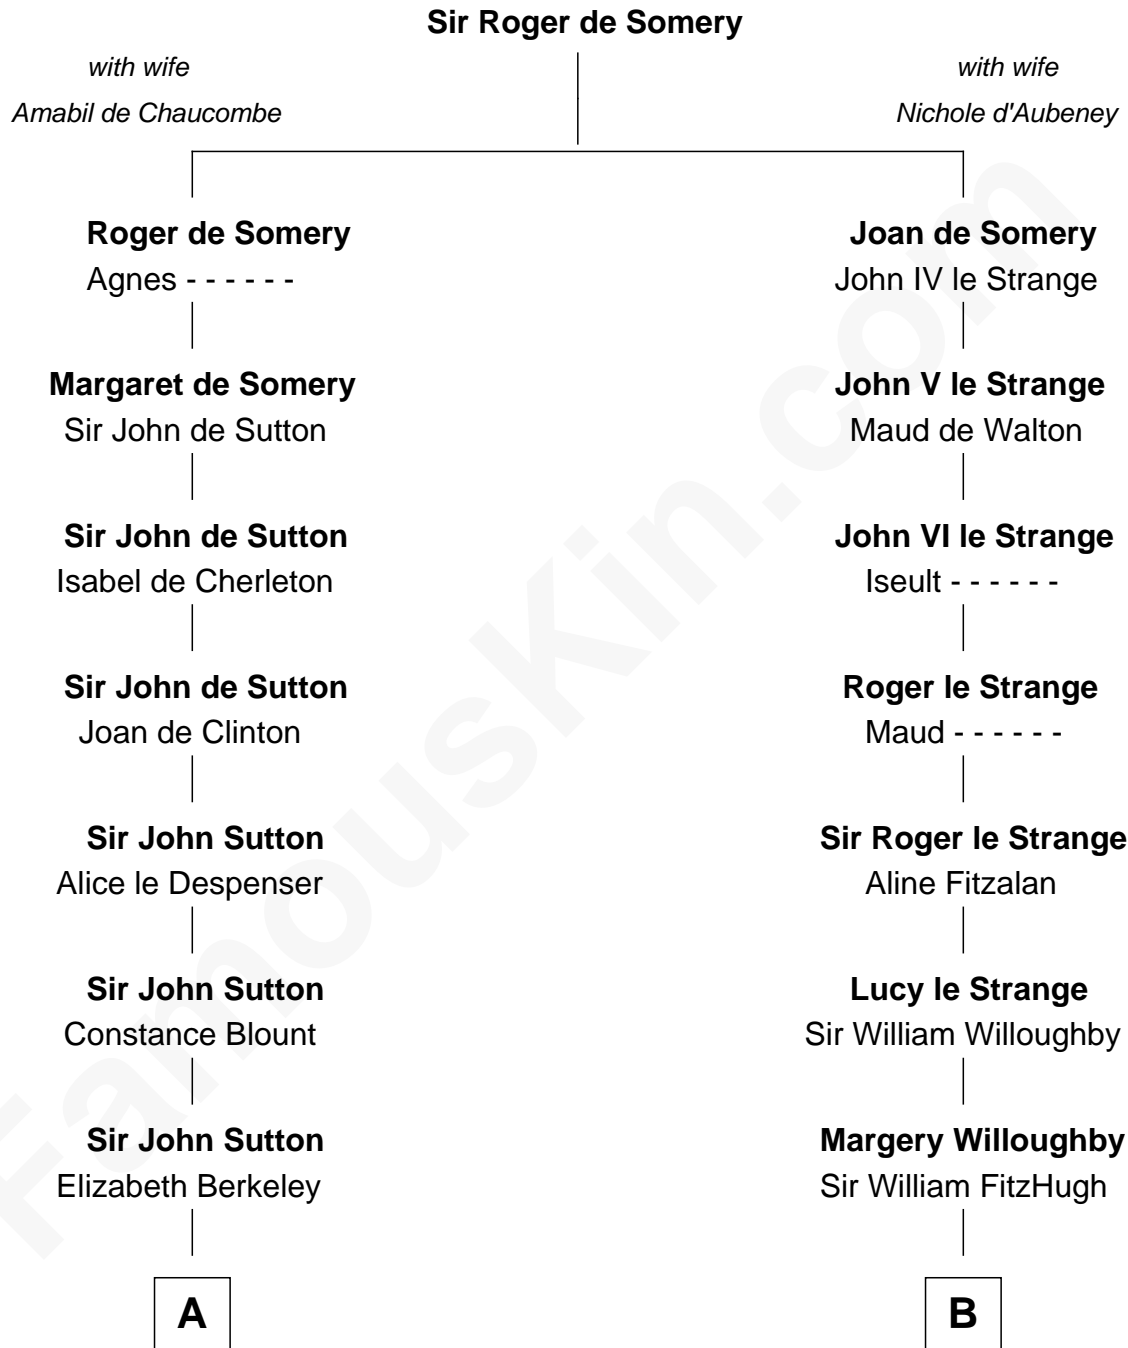

FamousKin.com
Relationship Chart of
Oliver Wendell Holmes, Jr.
U.S. Supreme Court Justice

10th cousin 10 times removed of
Catherine Parr
6th Wife of King Henry VIII

C

—
Oliver Wendell

Mary Jackson

—
Sarah Wendell

Rev. Abiel Holmes

—
Oliver Wendell Holmes

Amelia Lee Jackson

—
Oliver Wendell Holmes, Jr.

U.S. Supreme Court Justice

FamousKin.com