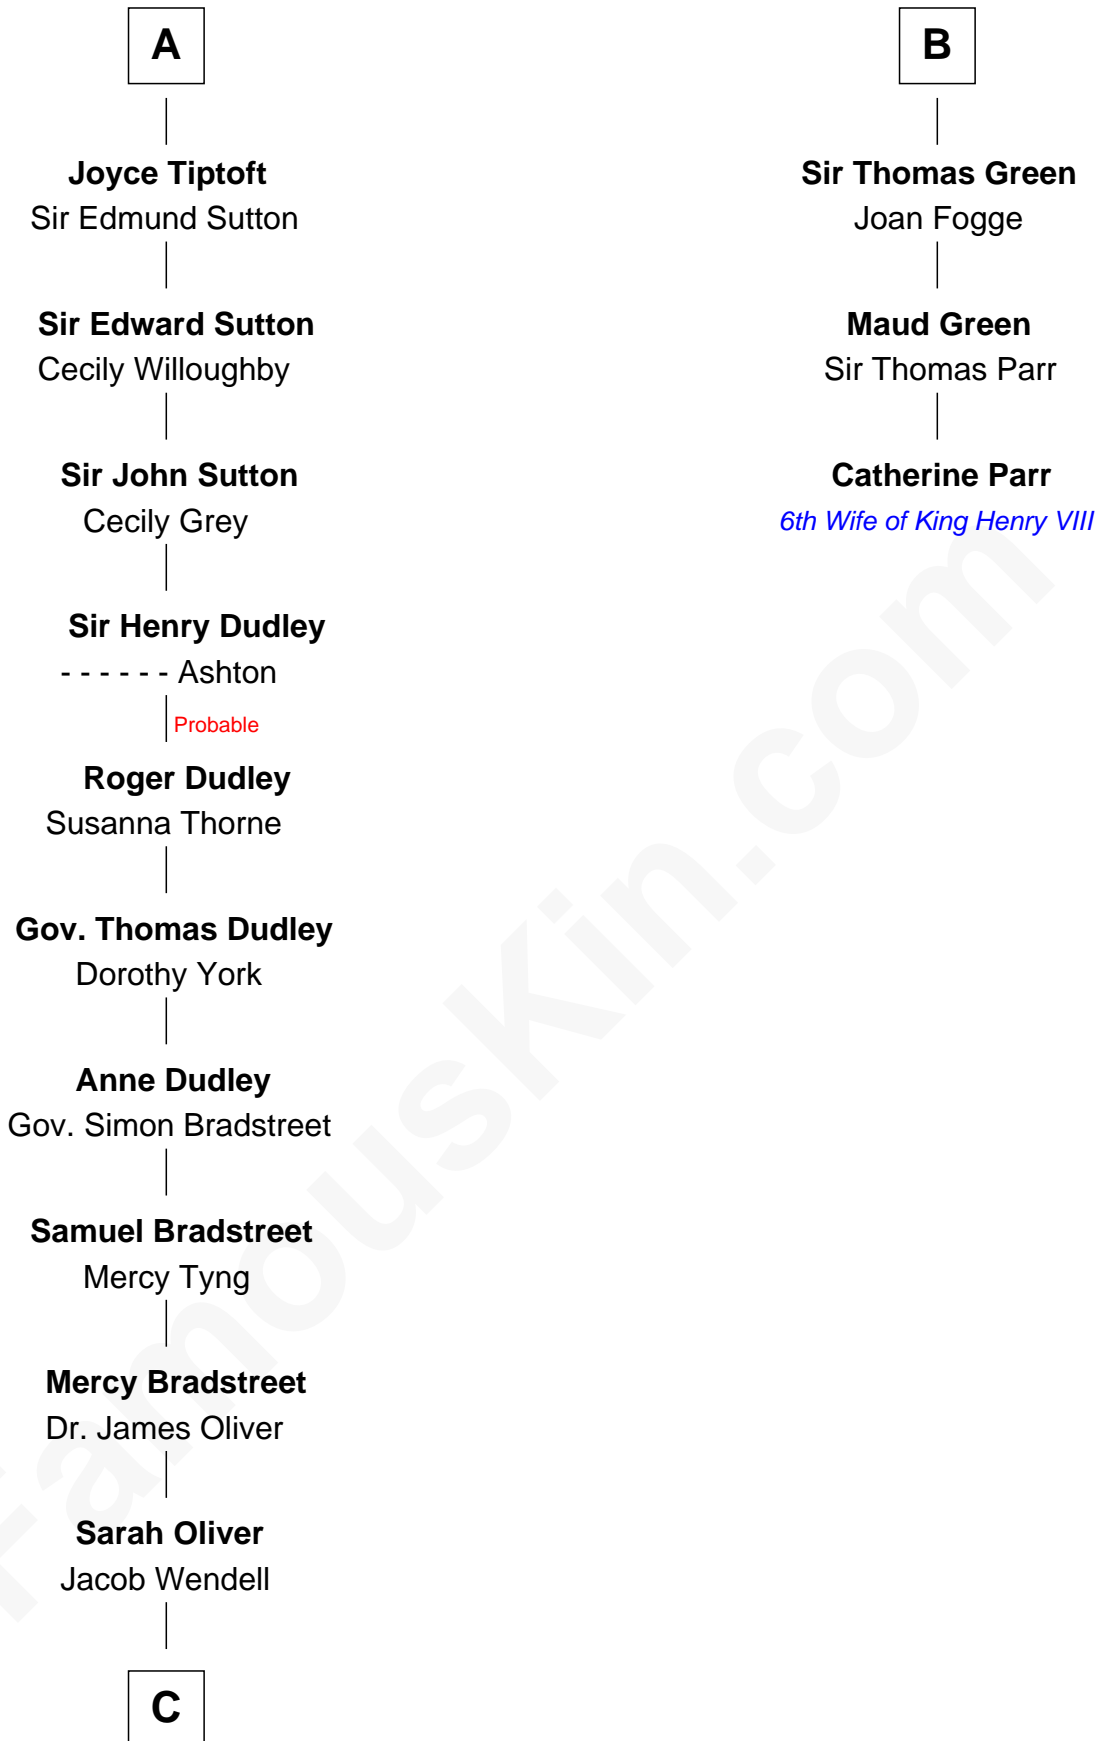

FamousKin.com
Relationship Chart of
Oliver Wendell Holmes, Jr.
U.S. Supreme Court Justice

9th cousin 11 times removed of
Catherine Parr
6th Wife of King Henry VIII

C

—
Oliver Wendell

Mary Jackson

—
Sarah Wendell

Rev. Abiel Holmes

—
Oliver Wendell Holmes

Amelia Lee Jackson

—
Oliver Wendell Holmes, Jr.

U.S. Supreme Court Justice

FamousKin.com