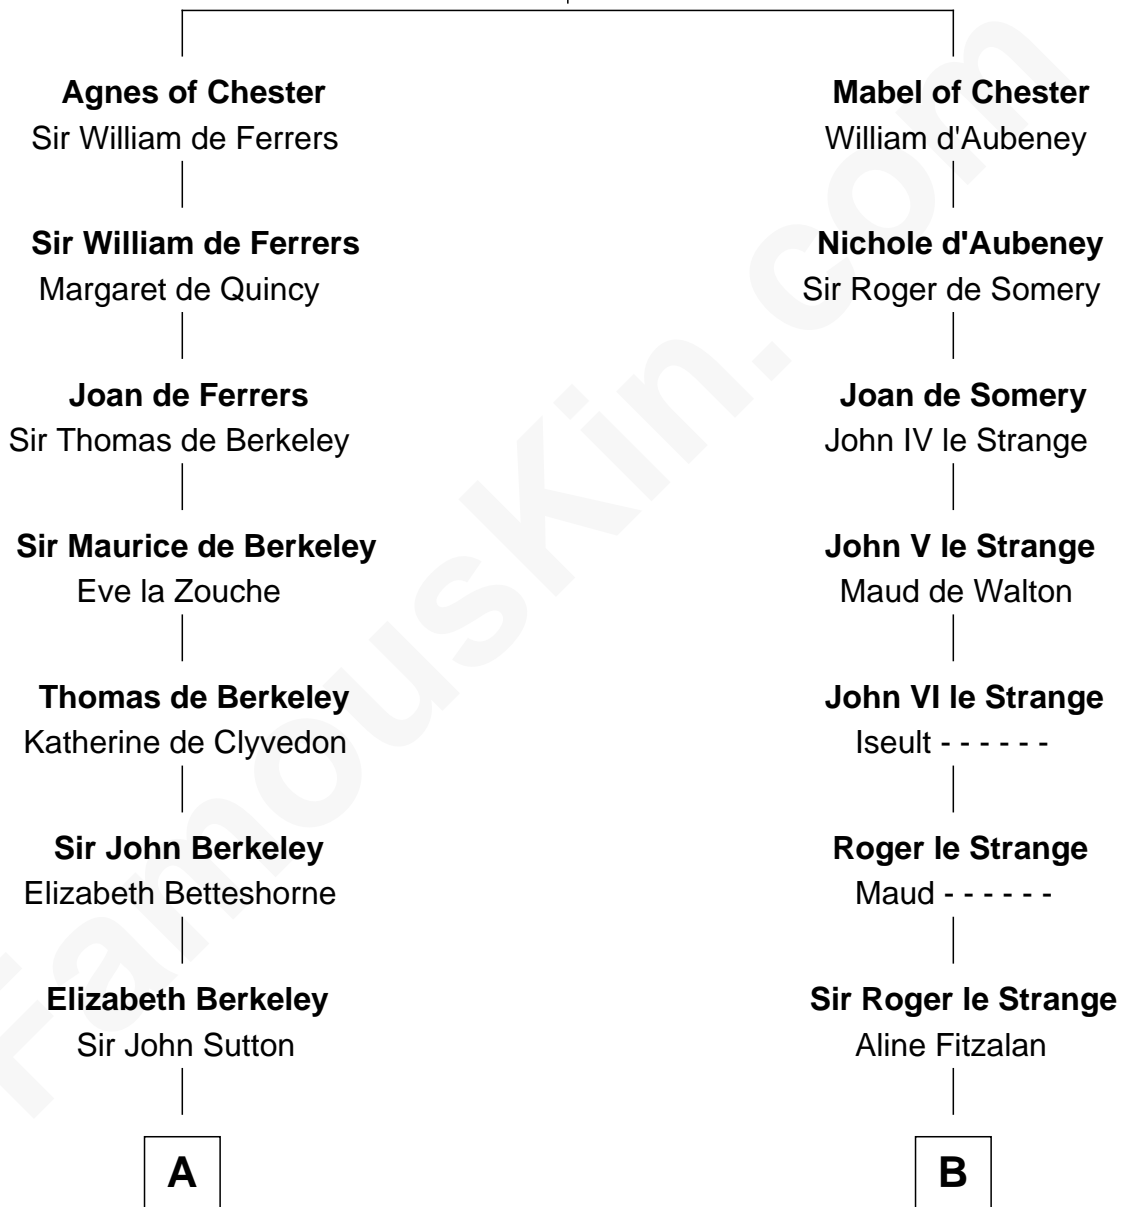

FamousKin.com
Relationship Chart of
Oliver Wendell Holmes, Jr.
U.S. Supreme Court Justice

12th cousin 8 times removed of

Catherine Parr
6th Wife of King Henry VIII

Bertrade de Montfort

Hugh de Kevelioc

C

—
Oliver Wendell

Mary Jackson

—
Sarah Wendell

Rev. Abiel Holmes

—
Oliver Wendell Holmes

Amelia Lee Jackson

—
Oliver Wendell Holmes, Jr.

U.S. Supreme Court Justice

FamousKin.com