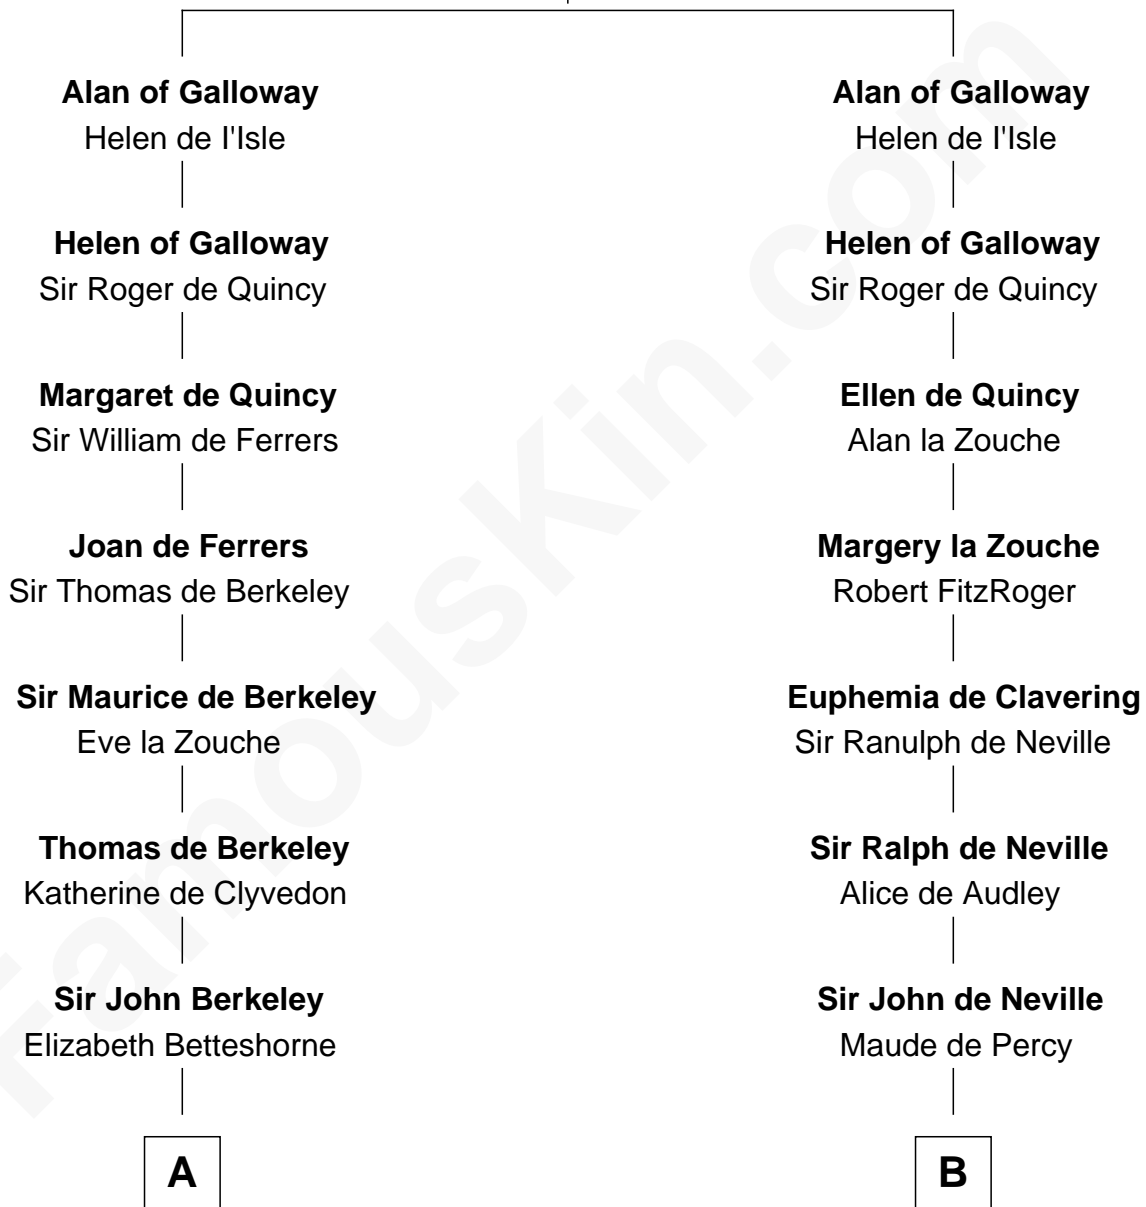

FamousKin.com
Relationship Chart of
Oliver Wendell Holmes, Jr.
U.S. Supreme Court Justice

12th cousin 9 times removed of

Catherine Parr
6th Wife of King Henry VIII

Roland of Galloway
 Helena de Morville

C

Sarah Oliver
Jacob Wendell

Oliver Wendell
Mary Jackson

Sarah Wendell
Rev. Abiel Holmes

Oliver Wendell Holmes
Amelia Lee Jackson

Oliver Wendell Holmes, Jr.
U.S. Supreme Court Justice

FamousKin.com