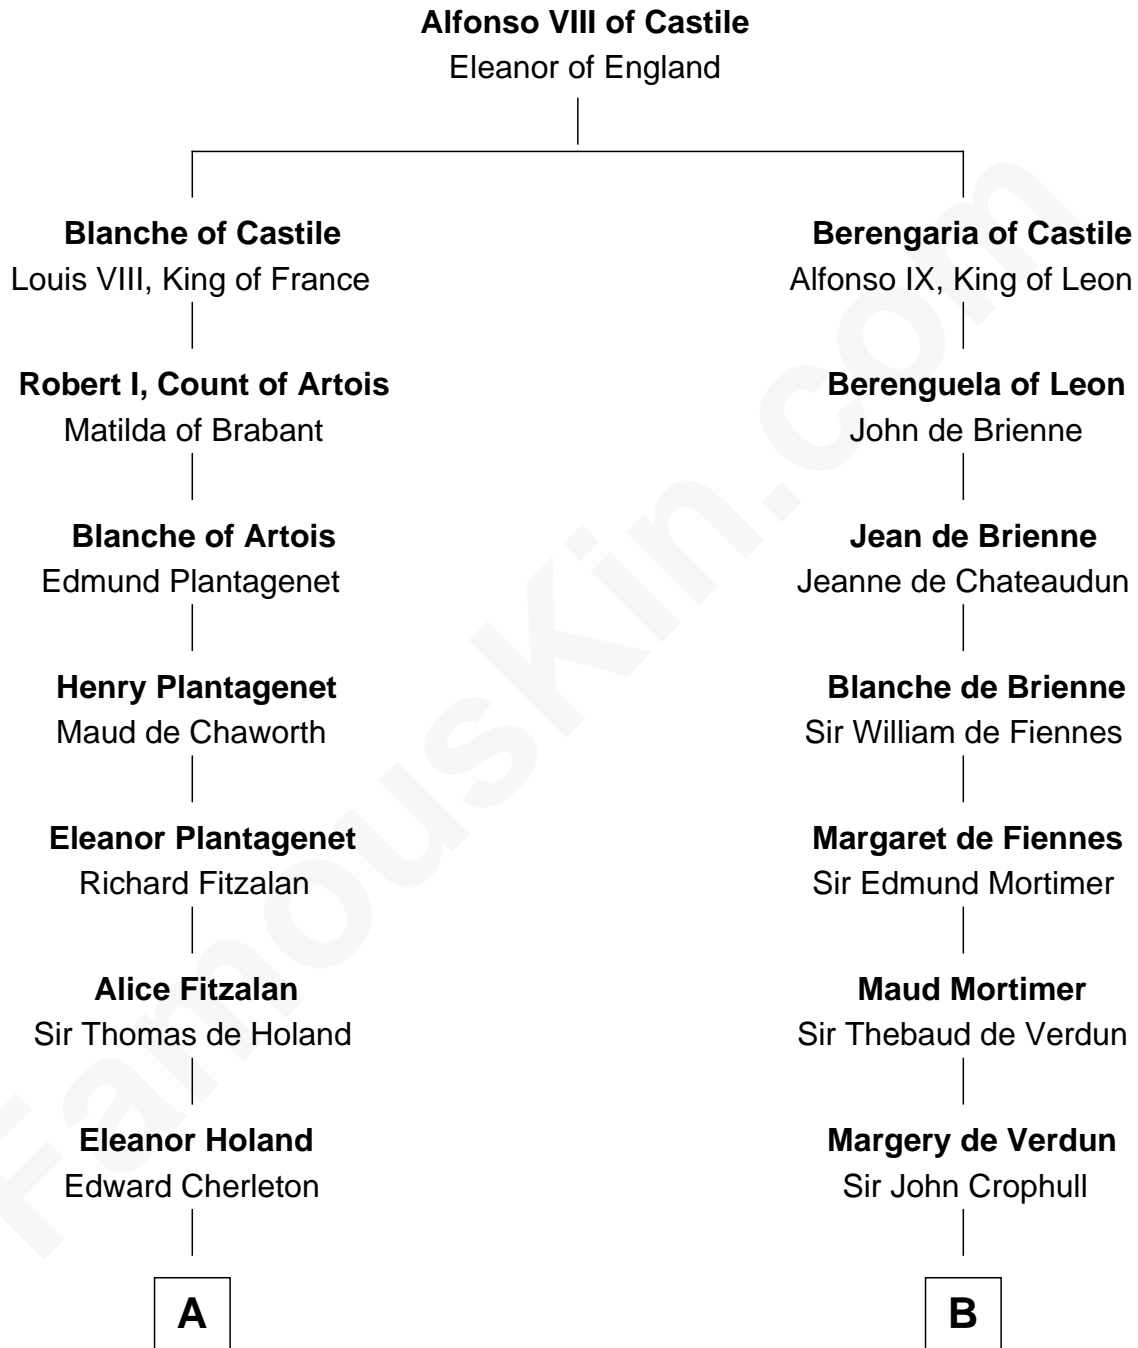

FamousKin.com
Relationship Chart of
Oliver Wendell Holmes, Jr.
U.S. Supreme Court Justice

12th cousin 9 times removed of

Catherine Parr
6th Wife of King Henry VIII

C

—
Sarah Oliver
Jacob Wendell

—
Oliver Wendell
Mary Jackson

—
Sarah Wendell
Rev. Abiel Holmes

—
Oliver Wendell Holmes
Amelia Lee Jackson

—
Oliver Wendell Holmes, Jr.
U.S. Supreme Court Justice

FamousKin.com