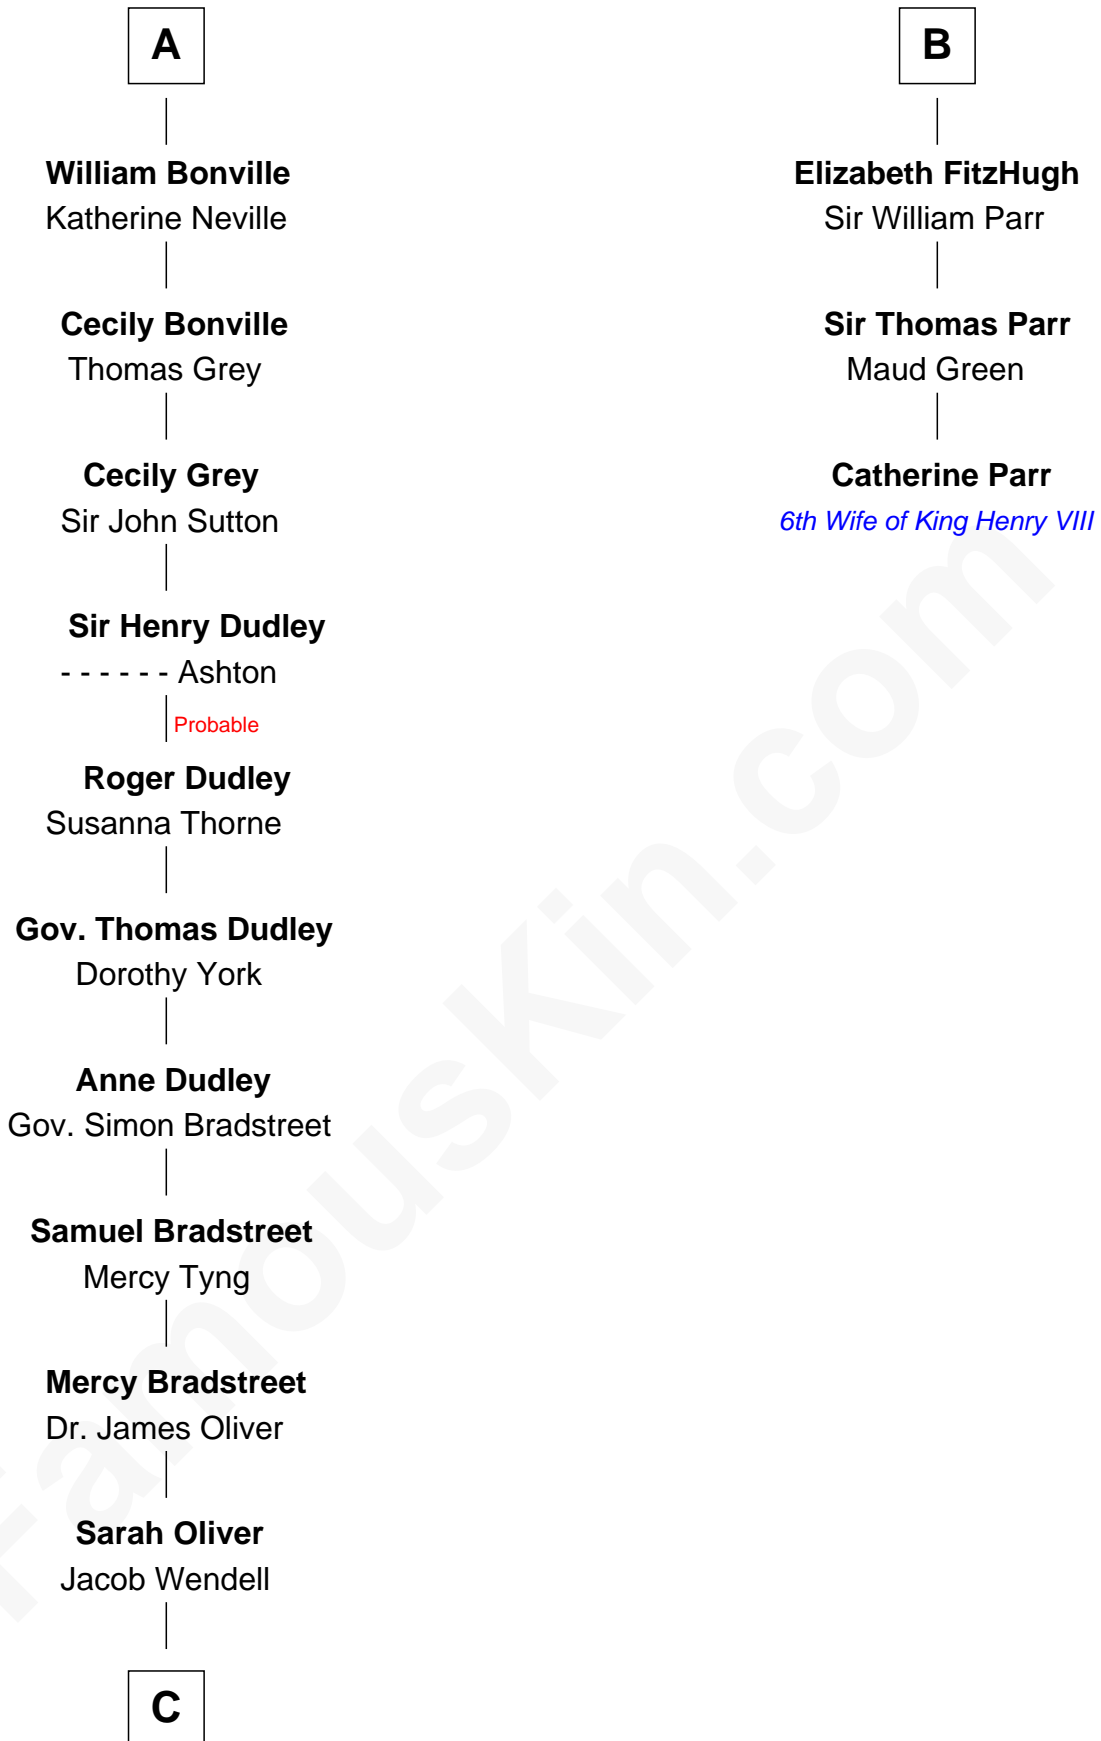

**FamousKin.com**  
**Relationship Chart of**  
**Oliver Wendell Holmes, Jr.**  
*U.S. Supreme Court Justice*

**9th cousin 11 times removed of**  
**Catherine Parr**  
*6th Wife of King Henry VIII*

**C**

—  
**Oliver Wendell**

Mary Jackson

—  
**Sarah Wendell**

Rev. Abiel Holmes

—  
**Oliver Wendell Holmes**

Amelia Lee Jackson

—  
**Oliver Wendell Holmes, Jr.**

*U.S. Supreme Court Justice*