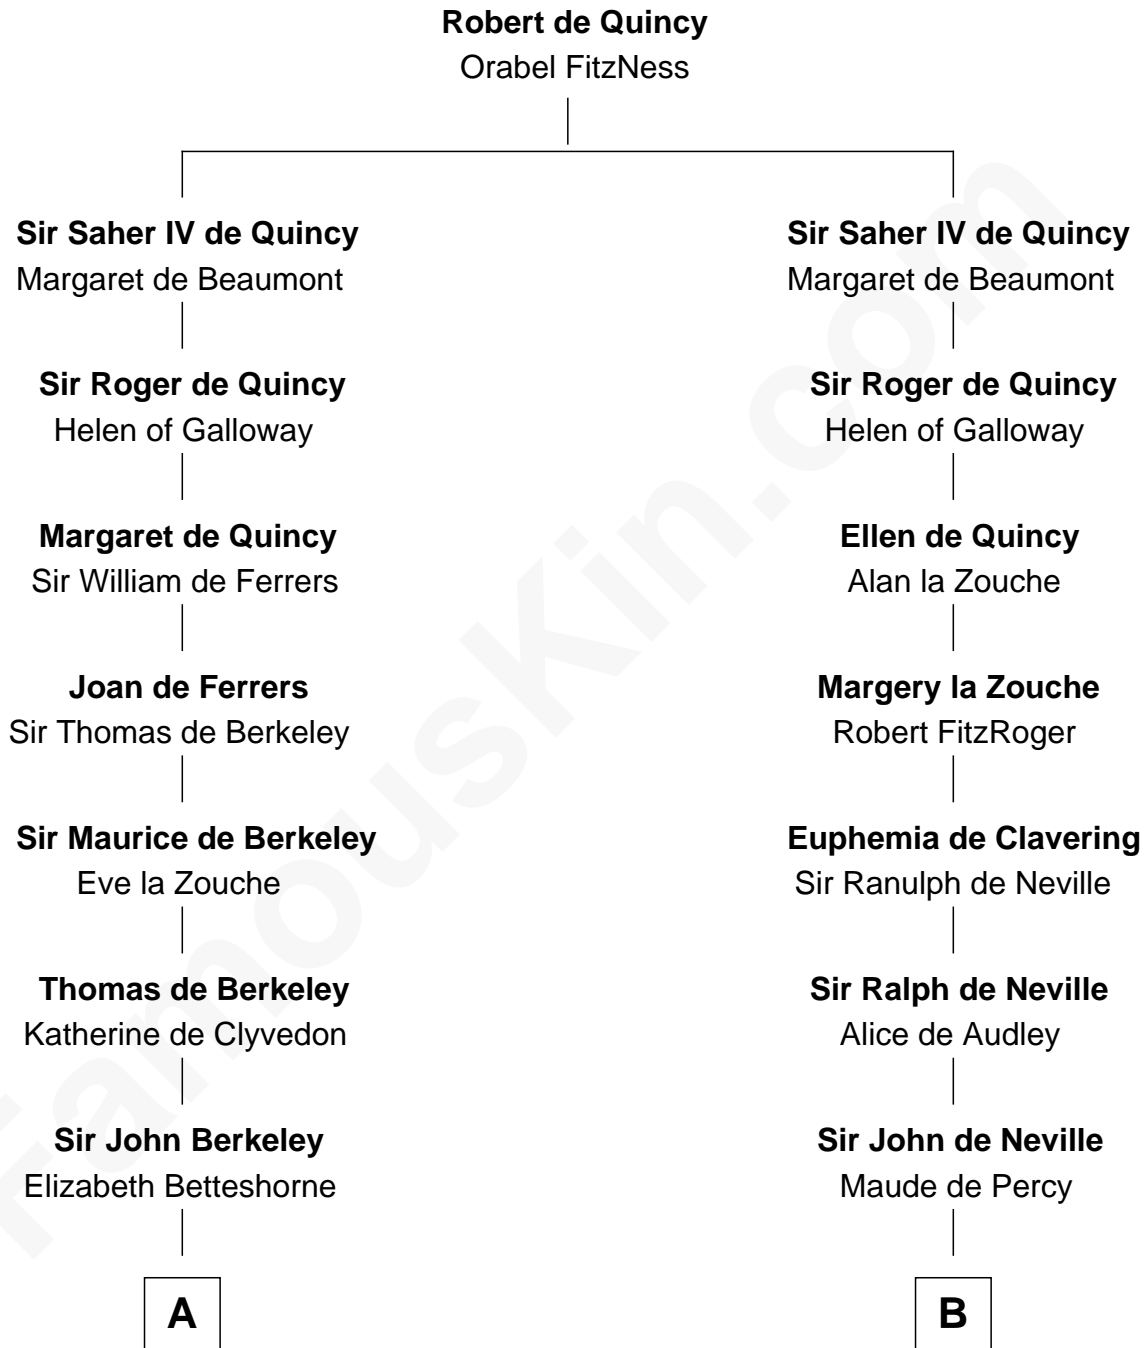

**FamousKin.com**  
**Relationship Chart of**  
**Oliver Wendell Holmes, Jr.**  
*U.S. Supreme Court Justice*

**12th cousin 9 times removed of**

**Catherine Parr**  
*6th Wife of King Henry VIII*

**C**

**Sarah Oliver**  
Jacob Wendell

**Oliver Wendell**  
Mary Jackson

**Sarah Wendell**  
Rev. Abiel Holmes

**Oliver Wendell Holmes**  
Amelia Lee Jackson

**Oliver Wendell Holmes, Jr.**  
*U.S. Supreme Court Justice*

FamousKin.com