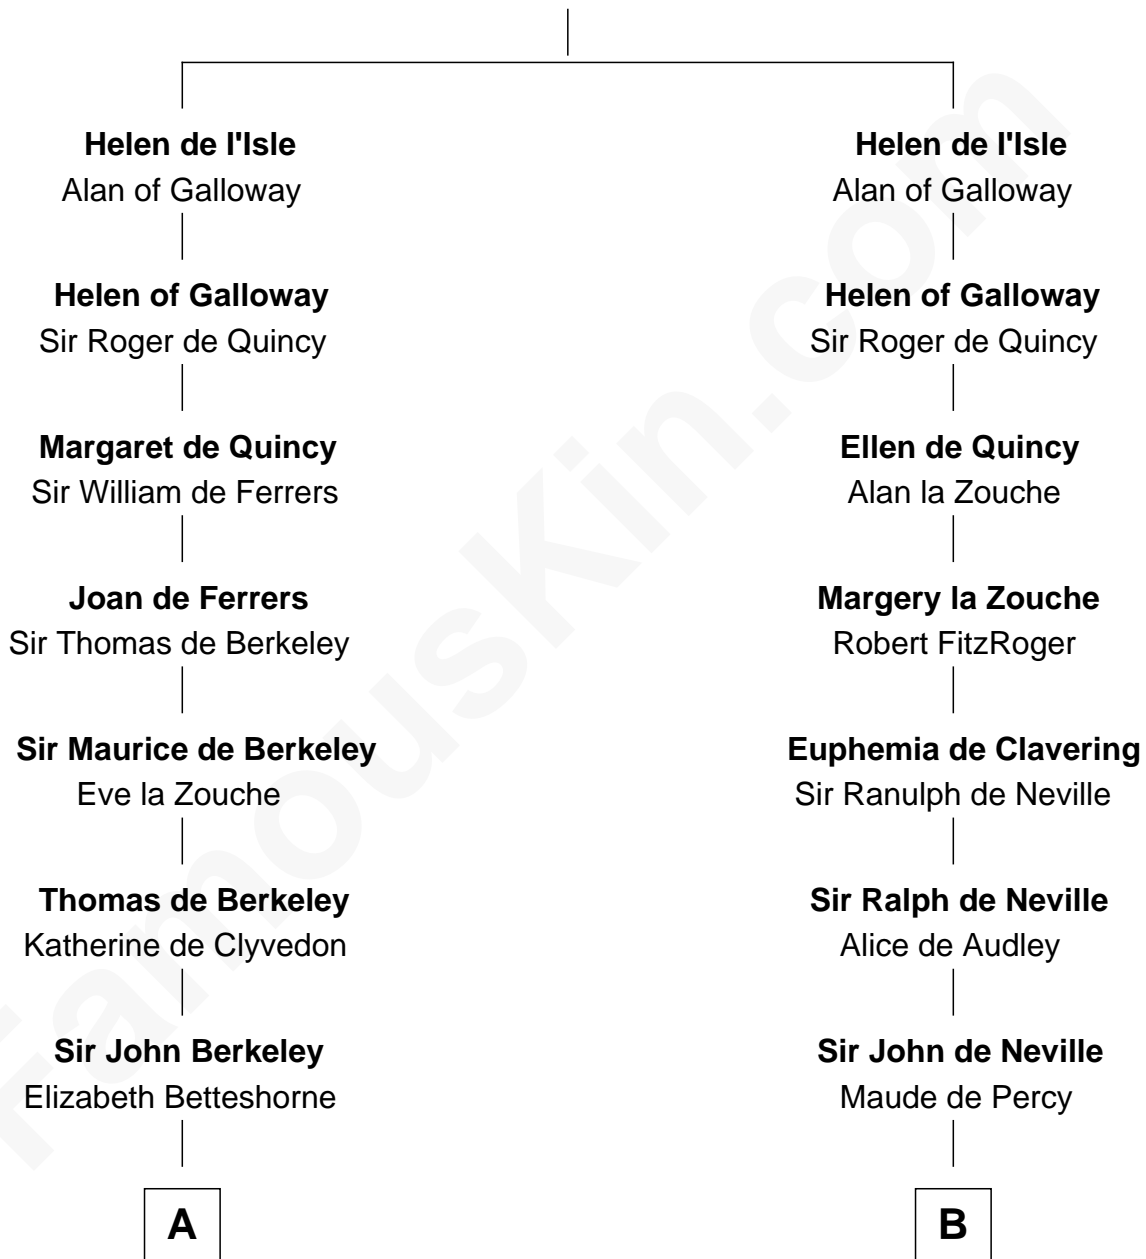

FamousKin.com
Relationship Chart of
Oliver Wendell Holmes, Jr.
U.S. Supreme Court Justice

12th cousin 9 times removed of

Catherine Parr
6th Wife of King Henry VIII

Reginald de l'Isle
 Fonia of Moray

C

Sarah Oliver
Jacob Wendell

Oliver Wendell
Mary Jackson

Sarah Wendell
Rev. Abiel Holmes

Oliver Wendell Holmes
Amelia Lee Jackson

Oliver Wendell Holmes, Jr.
U.S. Supreme Court Justice

FamousKin.com