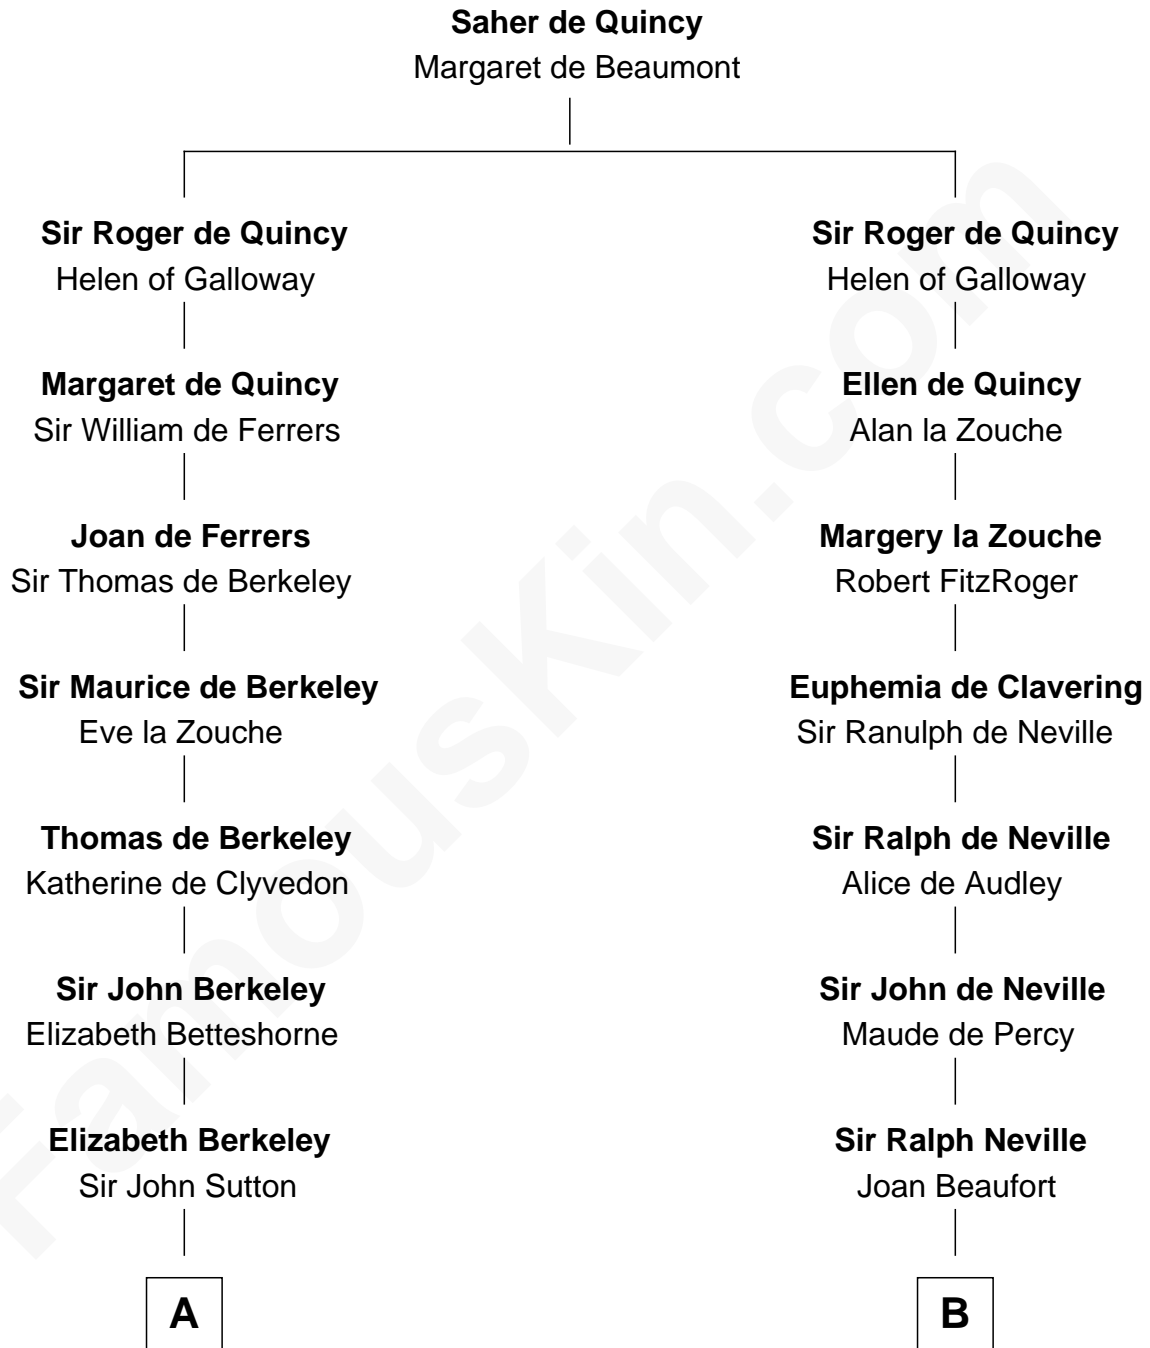

FamousKin.com
Relationship Chart of
Oliver Wendell Holmes, Jr.
U.S. Supreme Court Justice

11th cousin 9 times removed of

Catherine Parr
6th Wife of King Henry VIII

C

—
Oliver Wendell

Mary Jackson

—
Sarah Wendell

Rev. Abiel Holmes

—
Oliver Wendell Holmes

Amelia Lee Jackson

—
Oliver Wendell Holmes, Jr.

U.S. Supreme Court Justice

FamousKin.com