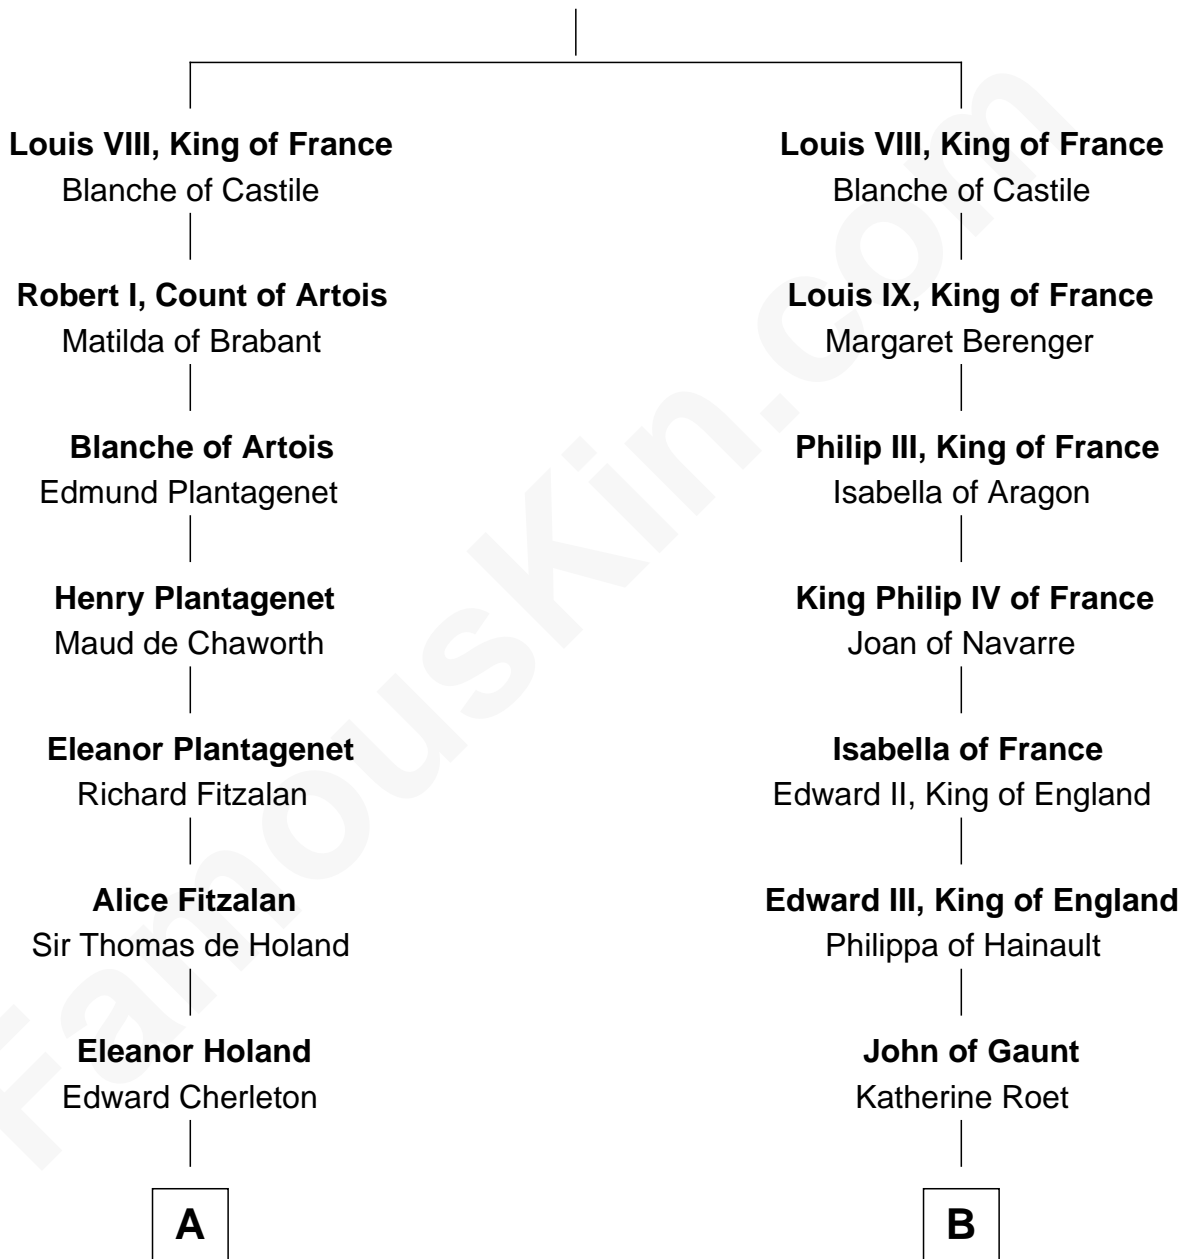

**FamousKin.com**  
**Relationship Chart of**  
**Oliver Wendell Holmes, Jr.**  
*U.S. Supreme Court Justice*

**12th cousin 9 times removed of**

**Catherine Parr**  
*6th Wife of King Henry VIII*

**Philip II Auguste, King of France**  
 Isabella of Hainault

**C**

**Sarah Oliver**  
Jacob Wendell

**Oliver Wendell**  
Mary Jackson

**Sarah Wendell**  
Rev. Abiel Holmes

**Oliver Wendell Holmes**  
Amelia Lee Jackson

**Oliver Wendell Holmes, Jr.**  
*U.S. Supreme Court Justice*