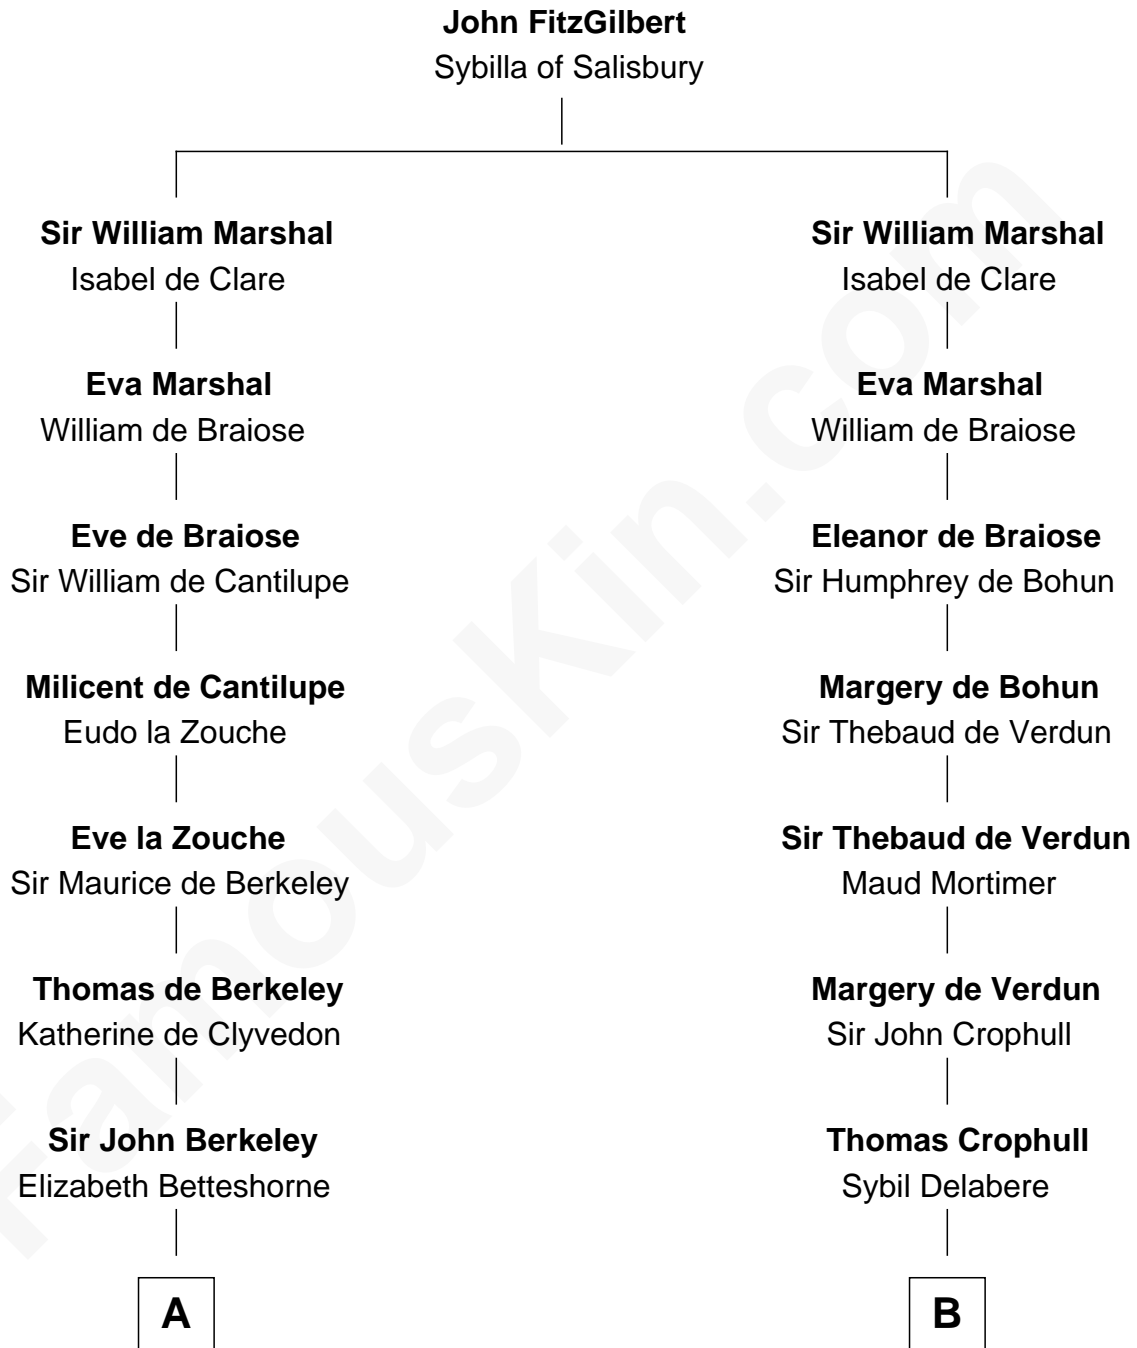

FamousKin.com
Relationship Chart of
Oliver Wendell Holmes, Jr.
U.S. Supreme Court Justice

11th cousin 10 times removed of
Catherine Parr
6th Wife of King Henry VIII

C

Sarah Oliver
Jacob Wendell

Oliver Wendell
Mary Jackson

Sarah Wendell
Rev. Abiel Holmes

Oliver Wendell Holmes
Amelia Lee Jackson

Oliver Wendell Holmes, Jr.
U.S. Supreme Court Justice

FamousKin.com