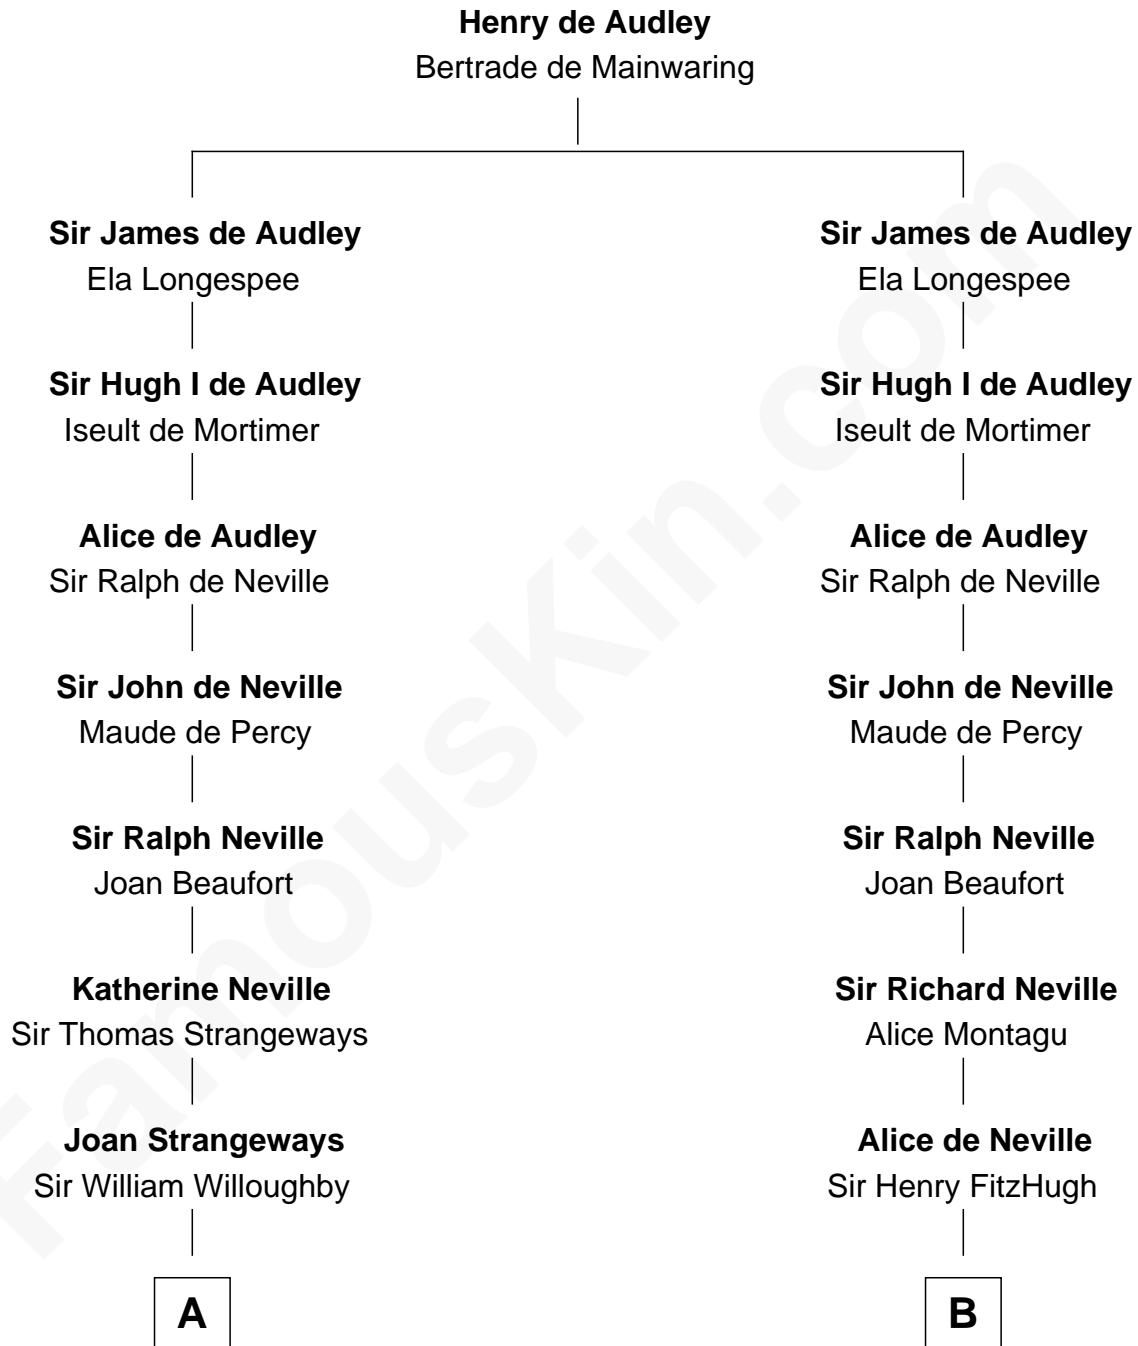

**FamousKin.com**  
**Relationship Chart of**  
**Oliver Wendell Holmes, Jr.**  
*U.S. Supreme Court Justice*

**9th cousin 10 times removed of**  
**Catherine Parr**  
*6th Wife of King Henry VIII*

**C**

—  
**Sarah Wendell**  
Rev. Abiel Holmes

—  
**Oliver Wendell Holmes**  
Amelia Lee Jackson

—  
**Oliver Wendell Holmes, Jr.**  
*U.S. Supreme Court Justice*

FamousKin.com