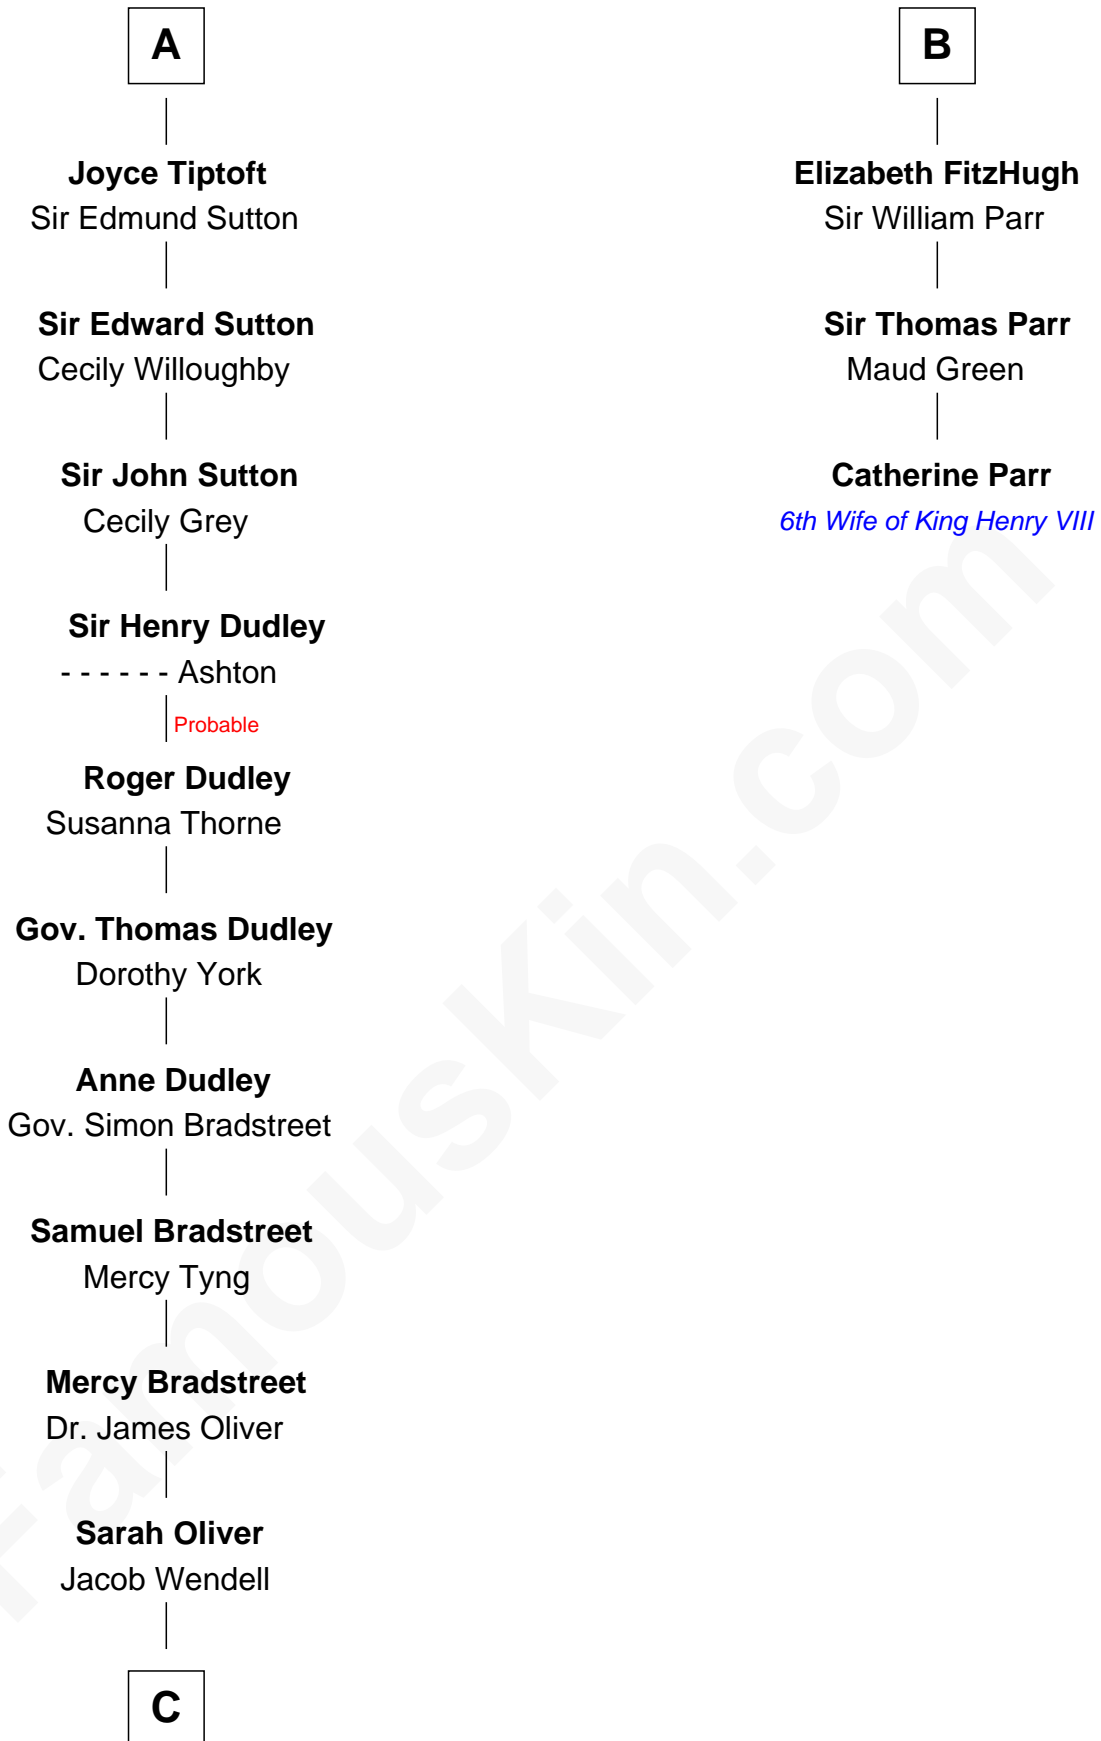

FamousKin.com
Relationship Chart of
Oliver Wendell Holmes, Jr.
U.S. Supreme Court Justice

9th cousin 11 times removed of
Catherine Parr
6th Wife of King Henry VIII

Sir Roger de Mortimer
 Maud de Brewes

C

—
Oliver Wendell

Mary Jackson

—
Sarah Wendell

Rev. Abiel Holmes

—
Oliver Wendell Holmes

Amelia Lee Jackson

—
Oliver Wendell Holmes, Jr.

U.S. Supreme Court Justice