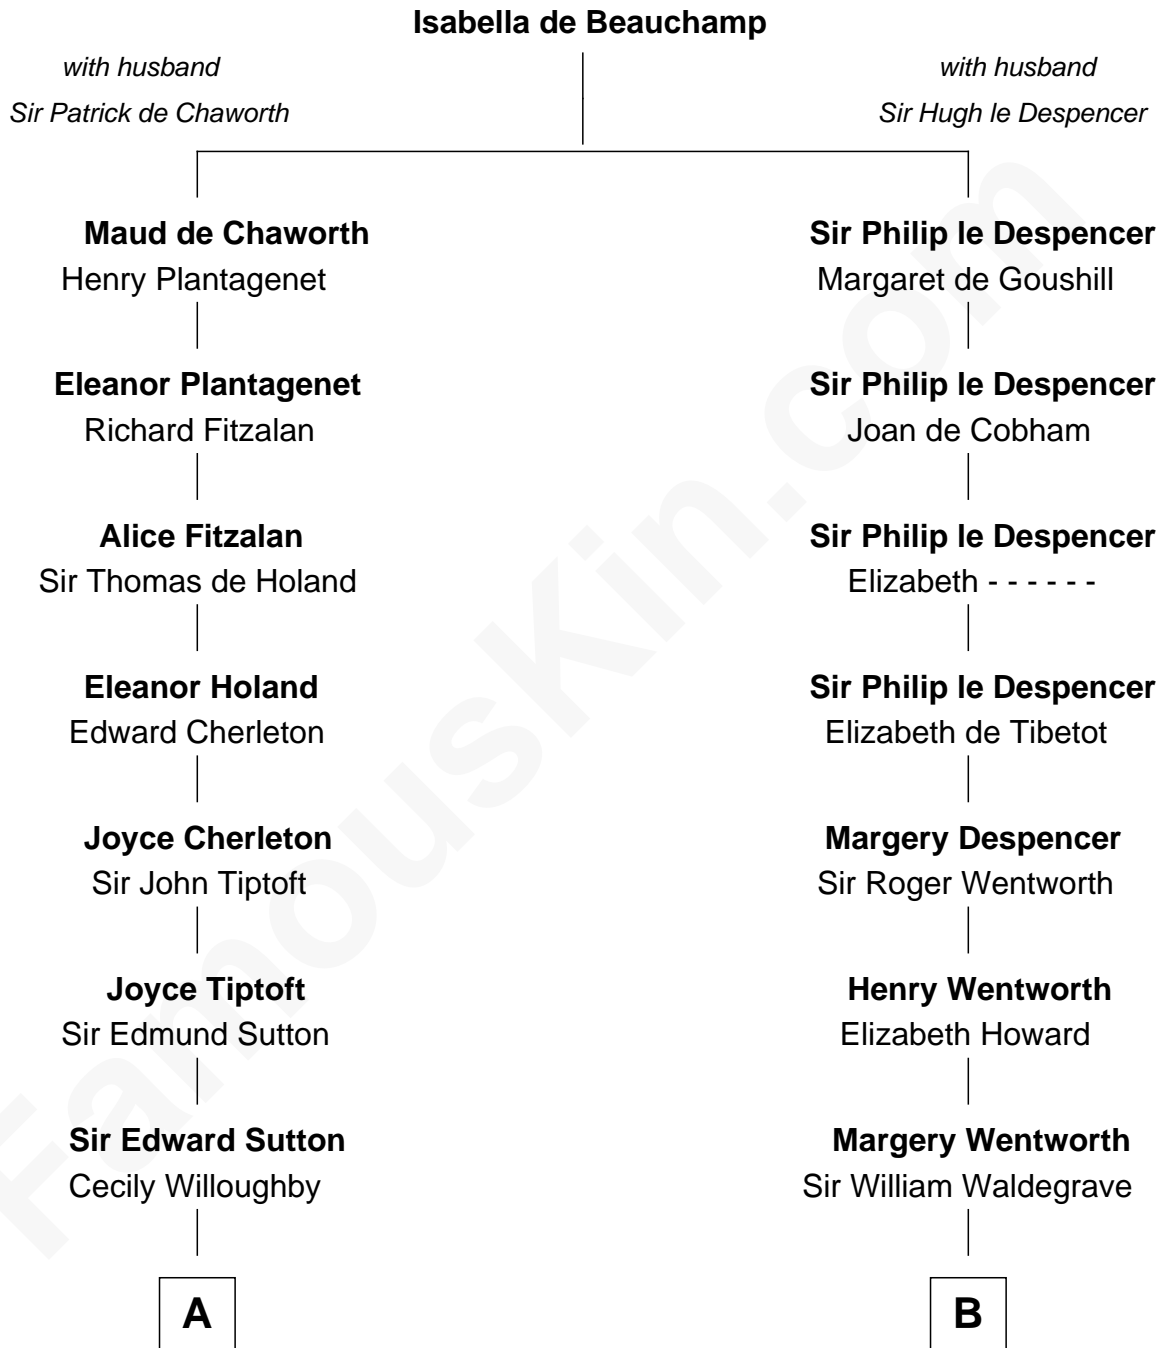

**FamousKin.com**  
**Relationship Chart of**  
**Oliver Wendell Holmes, Jr.**  
*U.S. Supreme Court Justice*

18th cousin 3 times removed of

**Jake Gyllenhaal**  
*Movie Actor*

**C**

**Oliver Wendell Holmes**

Amelia Lee Jackson

**Oliver Wendell Holmes, Jr.**

*U.S. Supreme Court Justice*

**D**

**Anders Leonard Gyllenhaal**

Selma Amanda Nelson

**Leonard Ephraim Gyllenhaal**

Philo Pendleton