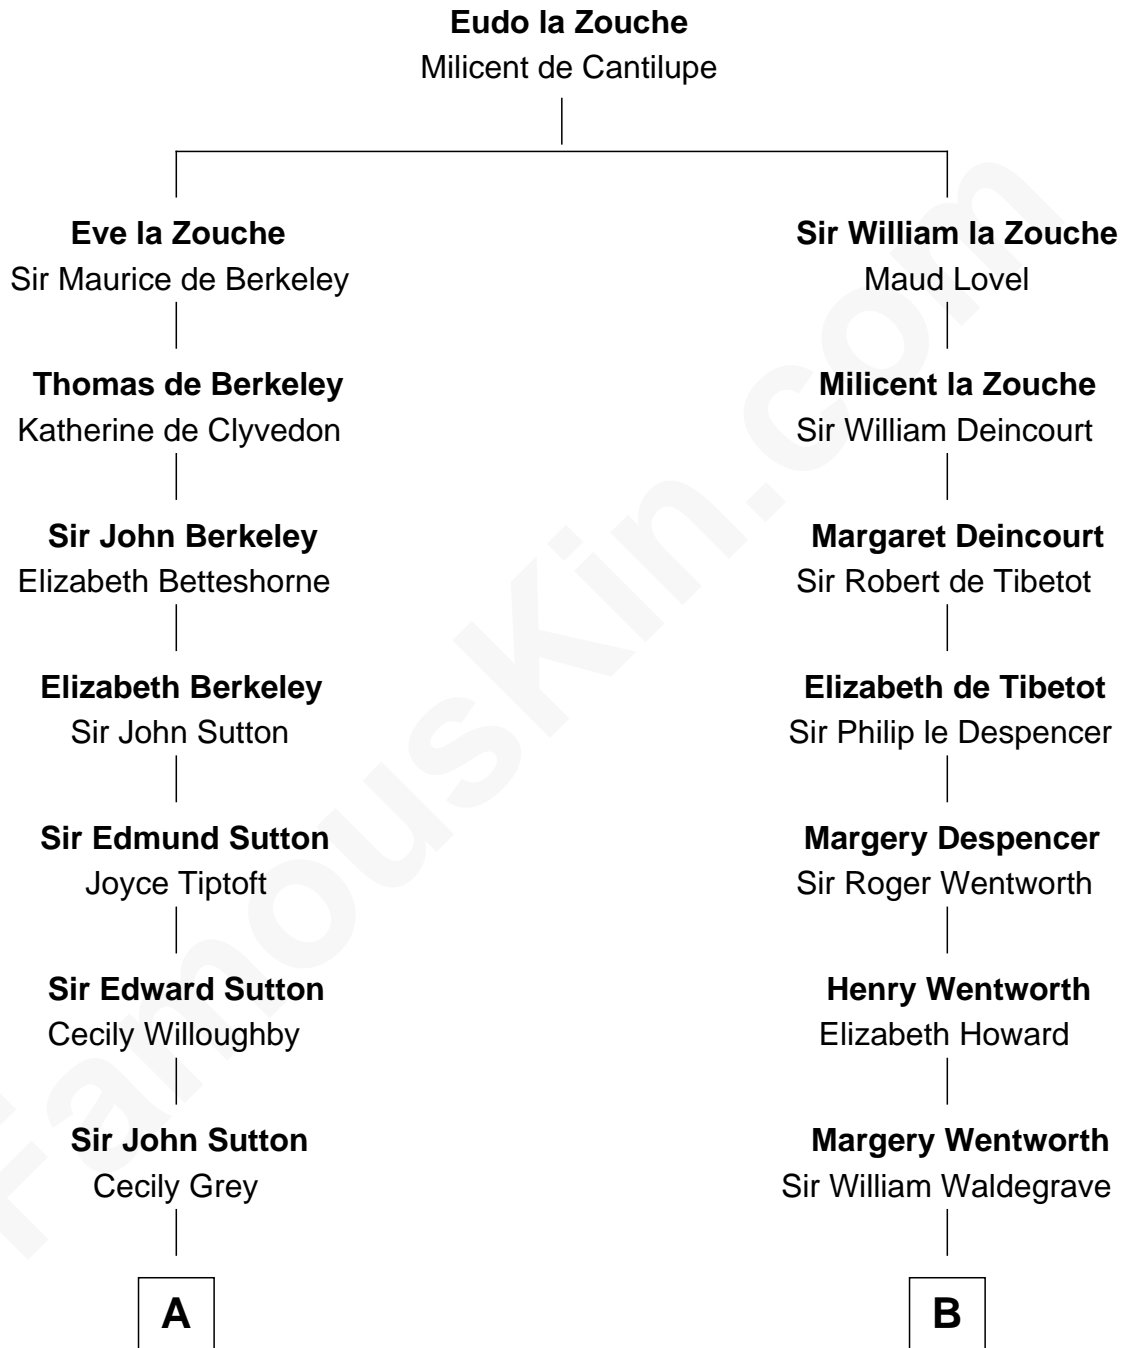

FamousKin.com
Relationship Chart of
Oliver Wendell Holmes, Jr.
U.S. Supreme Court Justice

17th cousin 4 times removed of

Maggie Gyllenhaal
Movie Actress

C

Anders Leonard Gyllenhaal

Selma Amanda Nelson

Leonard Ephraim Gyllenhaal