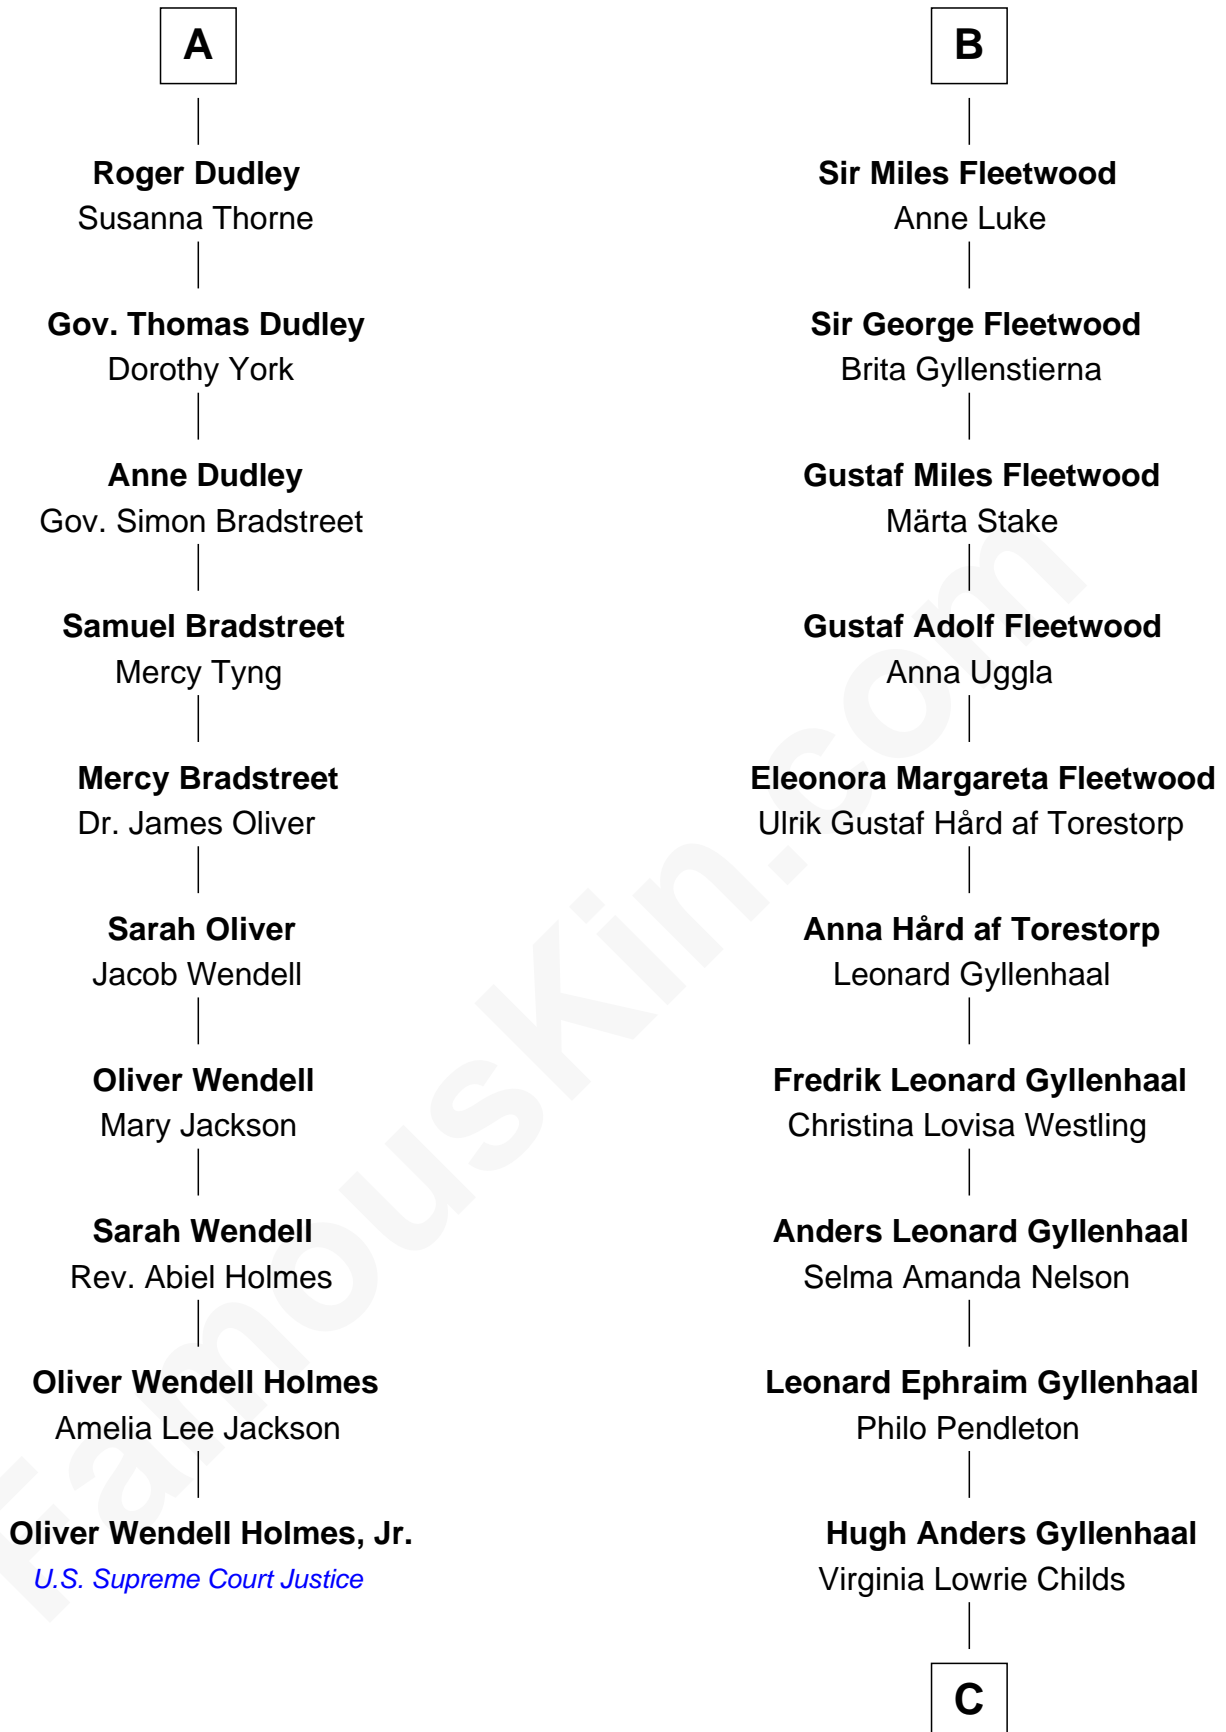

**FamousKin.com**  
**Relationship Chart of**  
**Oliver Wendell Holmes, Jr.**  
*U.S. Supreme Court Justice*

16th cousin 2 times removed of

**Maggie Gyllenhaal**  
*Movie Actress*

**Sir Philip le Despencer**  
 Elizabeth - - - - -

**Alice le Despenser**  
 Sir John Sutton

**Sir John Sutton**  
 Constance Blount

**Sir John Sutton**  
 Elizabeth Berkeley

**Sir Edmund Sutton**  
 Joyce Tiptoft

**Sir Edward Sutton**  
 Cecily Willoughby

**Sir John Sutton**  
 Cecily Grey

**Sir Henry Dudley**  
 - - - - - Ashton

Probable

**A**

**Sir Philip le Despencer**  
 Elizabeth de Tibetot

**Margery Despencer**  
 Sir Roger Wentworth

**Henry Wentworth**  
 Elizabeth Howard

**Margery Wentworth**  
 Sir William Waldegrave

**Dorothy Waldegrave**  
 Sir John Spring

**Bridget Spring**  
 Thomas Fleetwood

**Sir William Fleetwood**  
 Jane Clifton

**B**

C

Stephen Roark Gyllenhaal

Naomi Achs