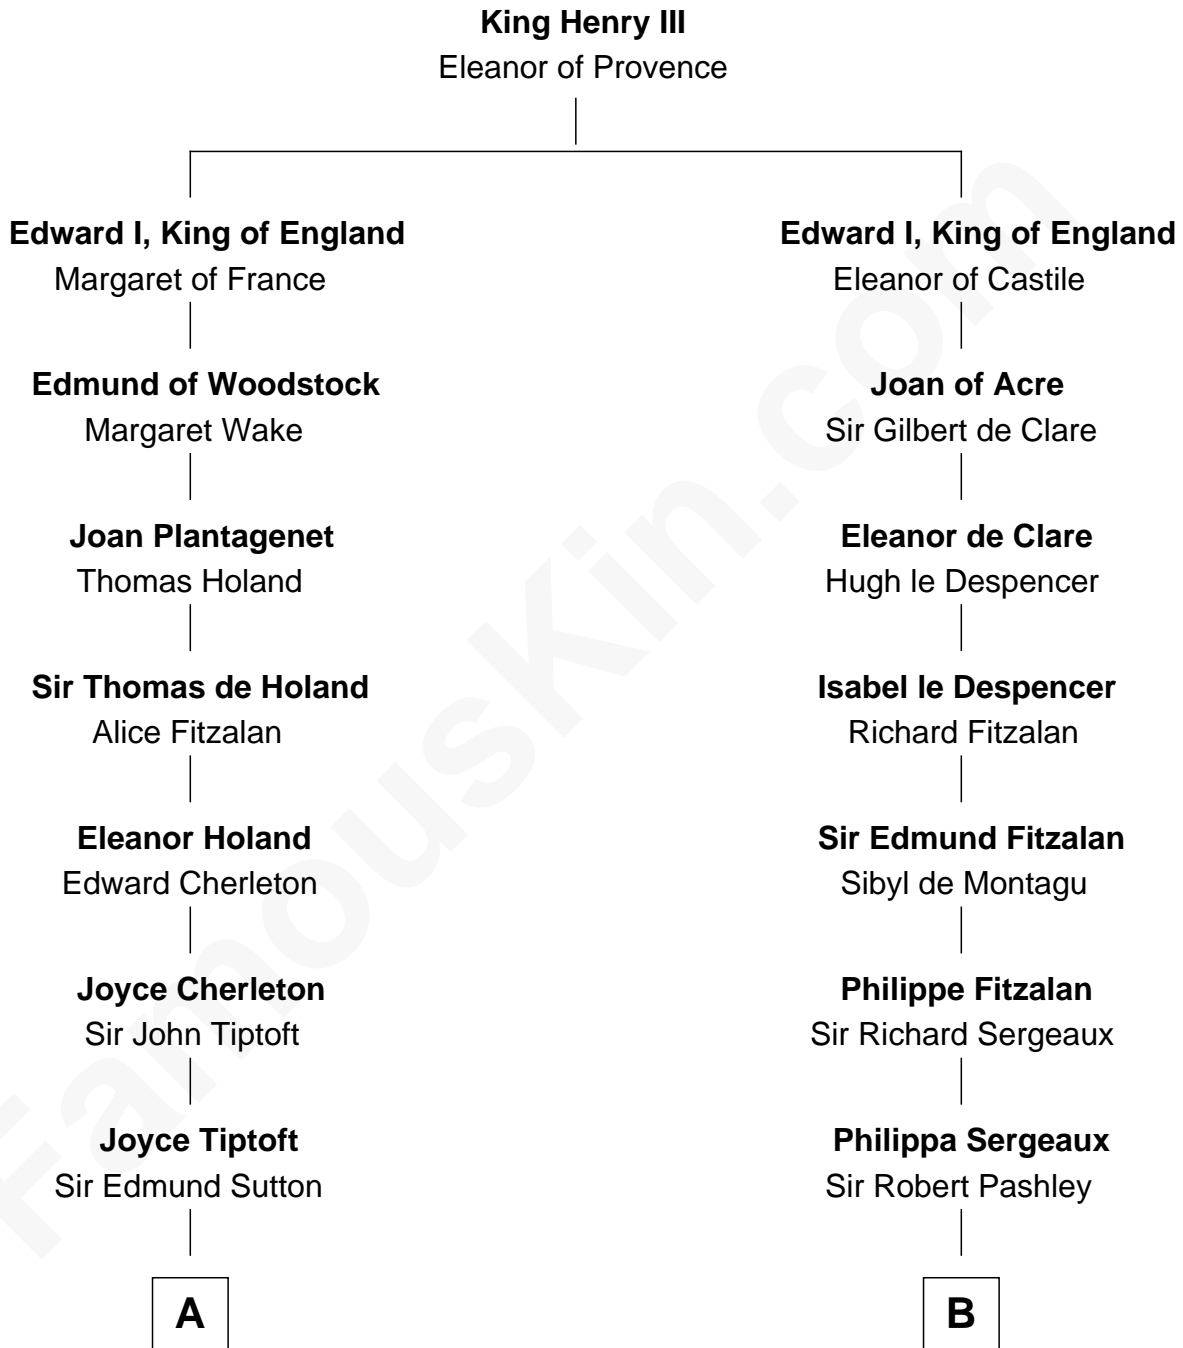

FamousKin.com
Relationship Chart of
Oliver Wendell Holmes, Jr.
U.S. Supreme Court Justice

19th cousin 2 times removed of
General James Longstreet
Confederate Army - U.S. Civil War

C

Sarah Wendell
Rev. Abiel Holmes

Oliver Wendell Holmes
Amelia Lee Jackson

Oliver Wendell Holmes, Jr.
U.S. Supreme Court Justice

D

Rev. John Coward
Alice Britton

Deliverance Coward
James FitzRandolph

Hannah FitzRandolph
William Longstreet

James Longstreet
Mary Anna Dent