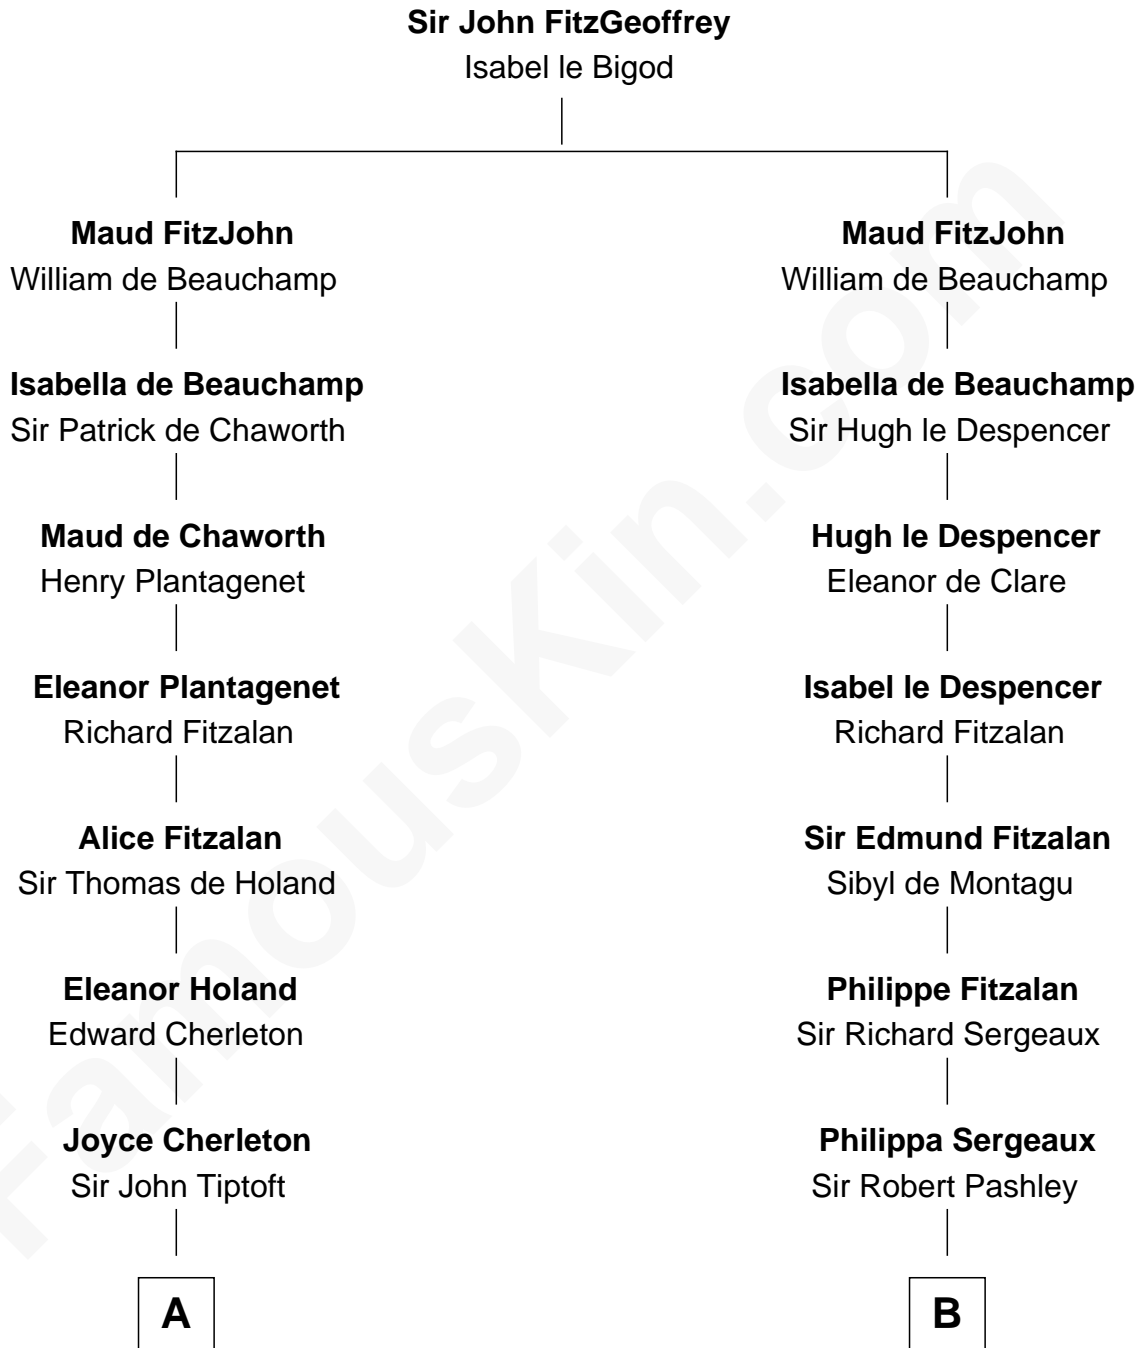

**FamousKin.com**  
**Relationship Chart of**  
**Oliver Wendell Holmes, Jr.**  
*U.S. Supreme Court Justice*

20th cousin 1 time removed of  
**General James Longstreet**  
*Confederate Army - U.S. Civil War*

**C**

**Oliver Wendell**

Mary Jackson

**Sarah Wendell**

Rev. Abiel Holmes

**Oliver Wendell Holmes**

Amelia Lee Jackson

**Oliver Wendell Holmes, Jr.**

*U.S. Supreme Court Justice*

**D**

**Rev. John Coward**

Alice Britton

**Deliverance Coward**

James FitzRandolph

**Hannah FitzRandolph**

William Longstreet