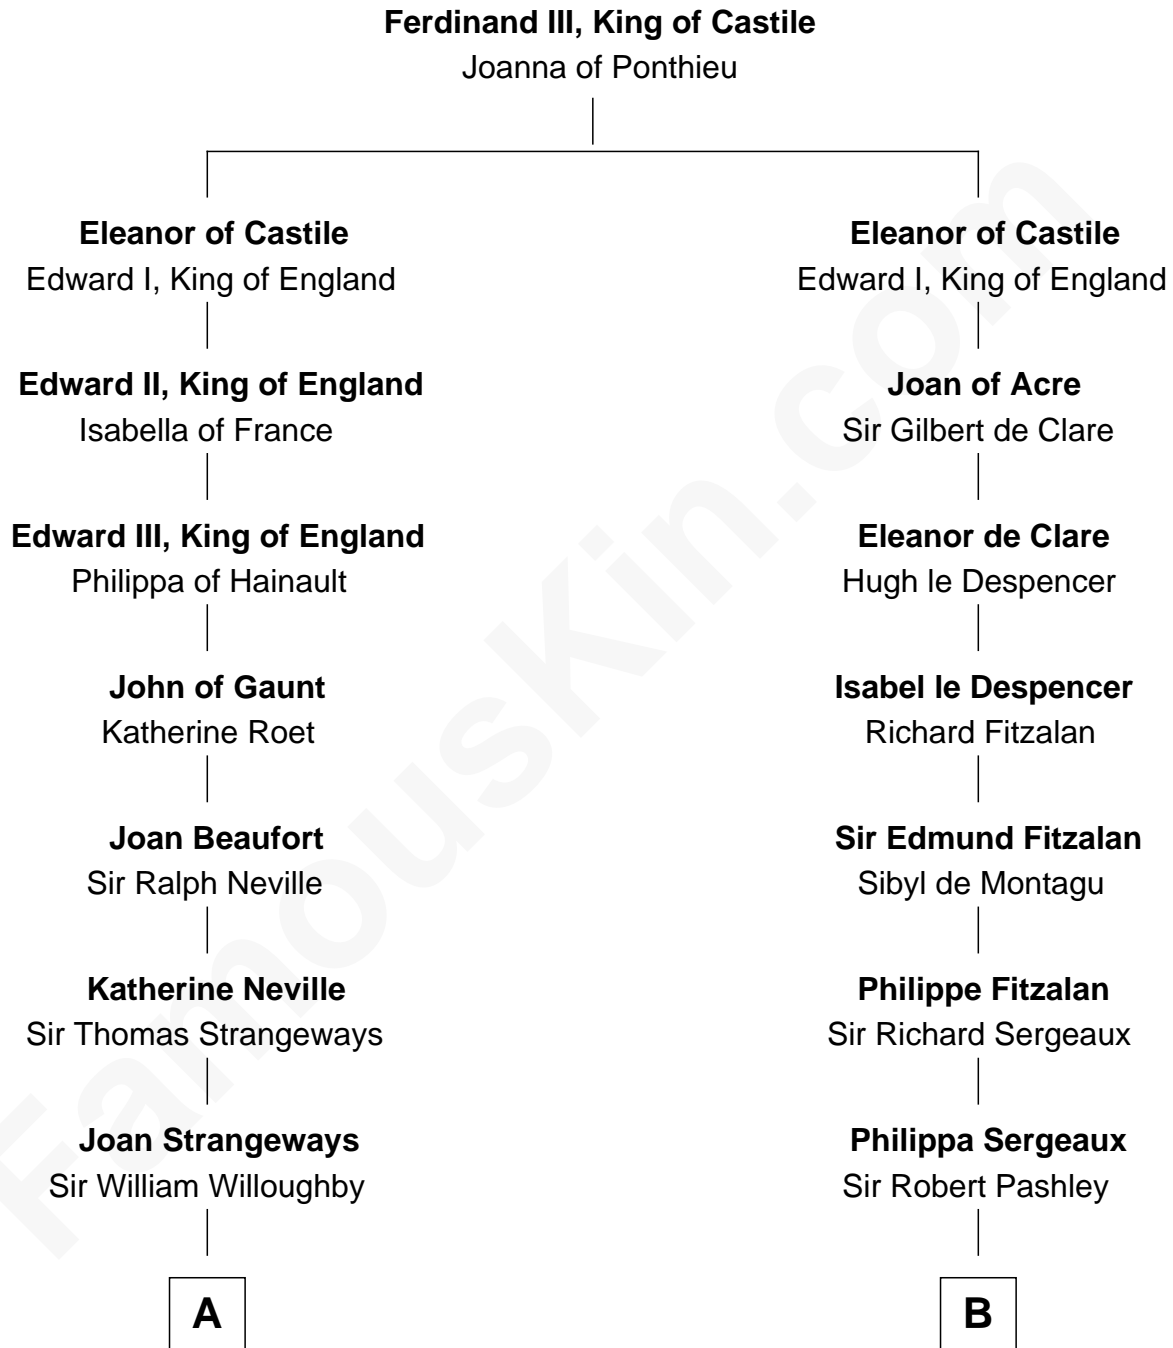

**FamousKin.com**  
**Relationship Chart of**  
**Oliver Wendell Holmes, Jr.**  
*U.S. Supreme Court Justice*

**19th cousin 2 times removed of**  
**General James Longstreet**  
*Confederate Army - U.S. Civil War*

**C**

**Sarah Wendell**  
Rev. Abiel Holmes

**Oliver Wendell Holmes**  
Amelia Lee Jackson

**Oliver Wendell Holmes, Jr.**  
*U.S. Supreme Court Justice*

**D**

**Rev. John Coward**  
Alice Britton

**Deliverance Coward**  
James FitzRandolph