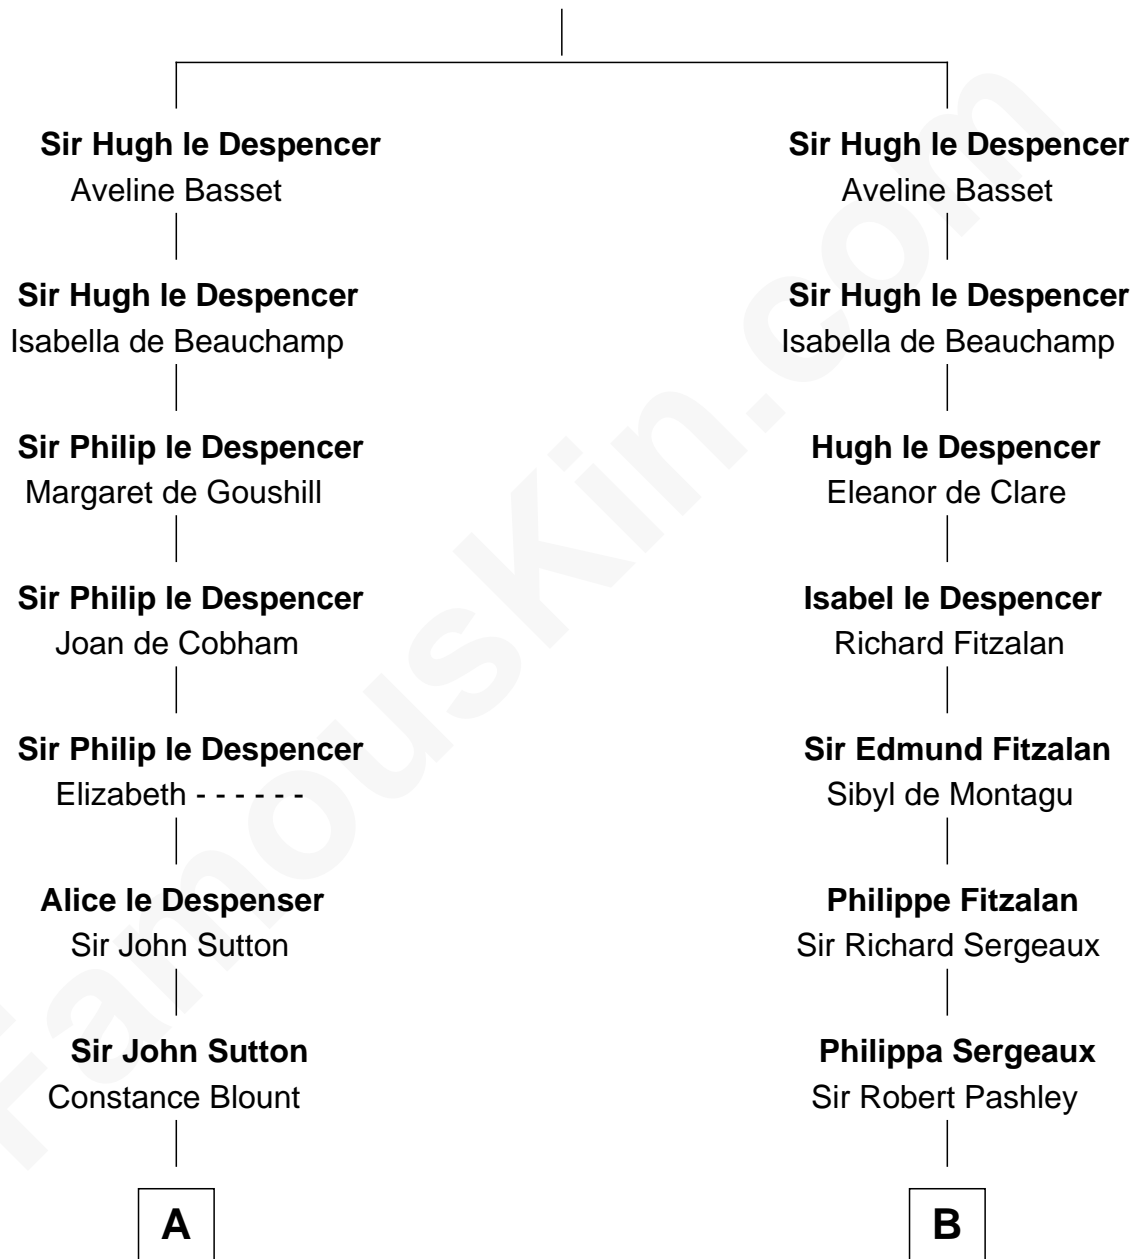

FamousKin.com
Relationship Chart of
Oliver Wendell Holmes, Jr.
U.S. Supreme Court Justice

21st cousin of
General James Longstreet
Confederate Army - U.S. Civil War

Sir Hugh le Despencer

C

Sarah Oliver
Jacob Wendell

Oliver Wendell
Mary Jackson

Sarah Wendell
Rev. Abiel Holmes

Oliver Wendell Holmes
Amelia Lee Jackson

Oliver Wendell Holmes, Jr.
U.S. Supreme Court Justice

D

Rev. John Coward
Alice Britton

Deliverance Coward
James FitzRandolph