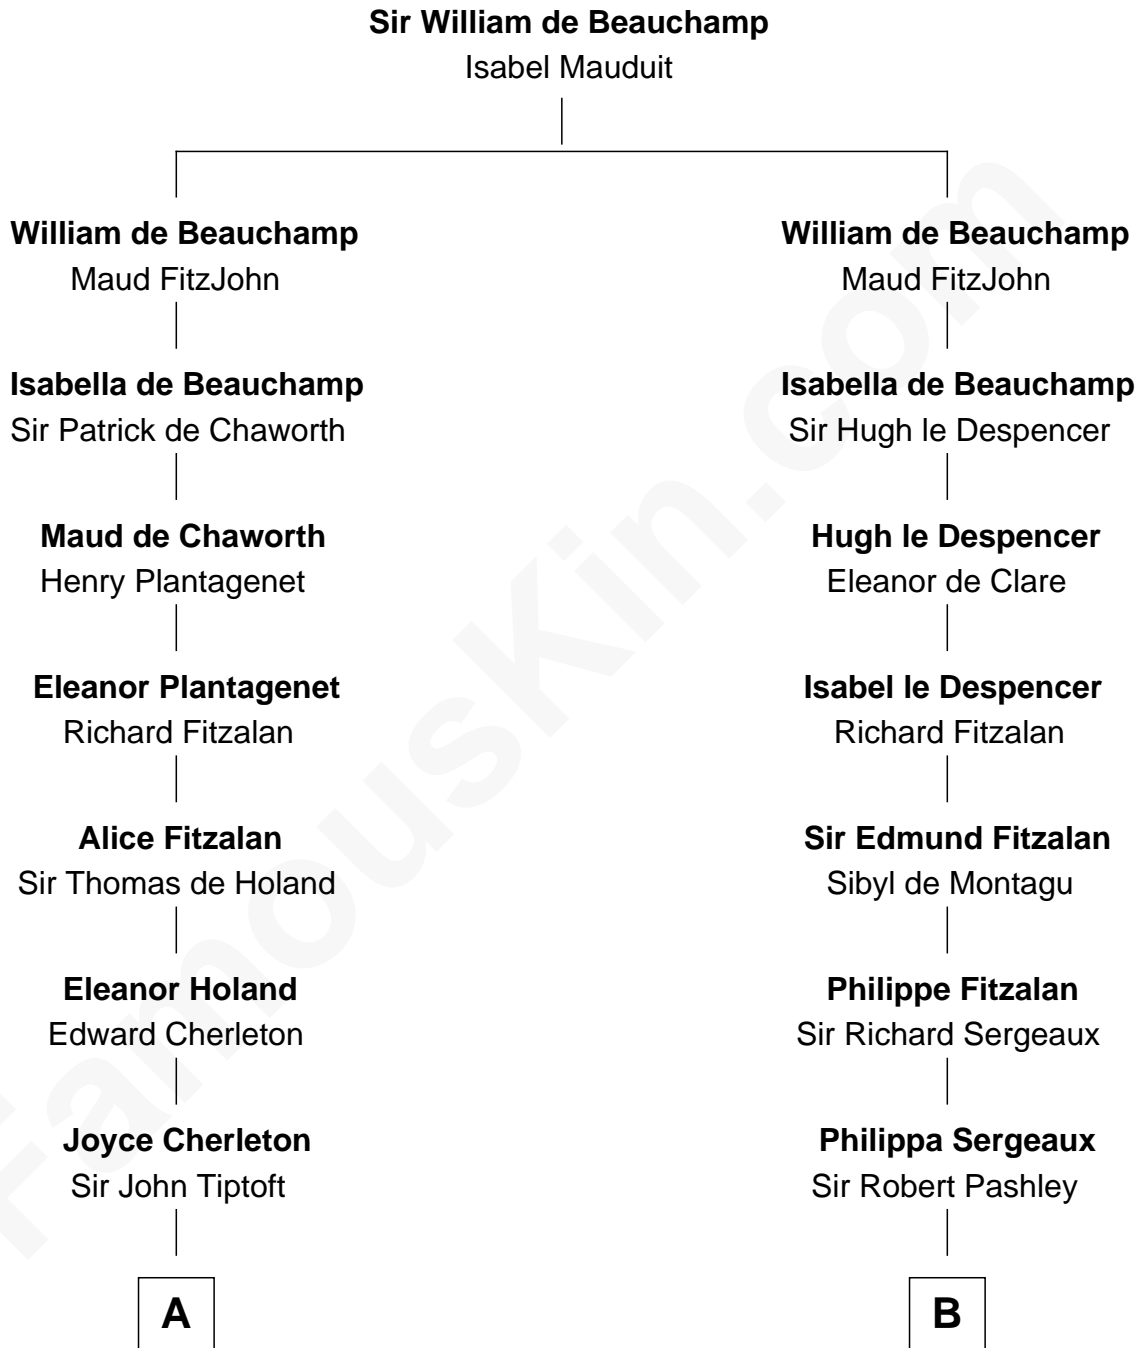

FamousKin.com
Relationship Chart of
Oliver Wendell Holmes, Jr.
U.S. Supreme Court Justice

20th cousin 1 time removed of
General James Longstreet
Confederate Army - U.S. Civil War

C

Oliver Wendell
Mary Jackson

Sarah Wendell
Rev. Abiel Holmes

Oliver Wendell Holmes
Amelia Lee Jackson

Oliver Wendell Holmes, Jr.
U.S. Supreme Court Justice

D

Rev. John Coward
Alice Britton

Deliverance Coward
James FitzRandolph

Hannah FitzRandolph
William Longstreet