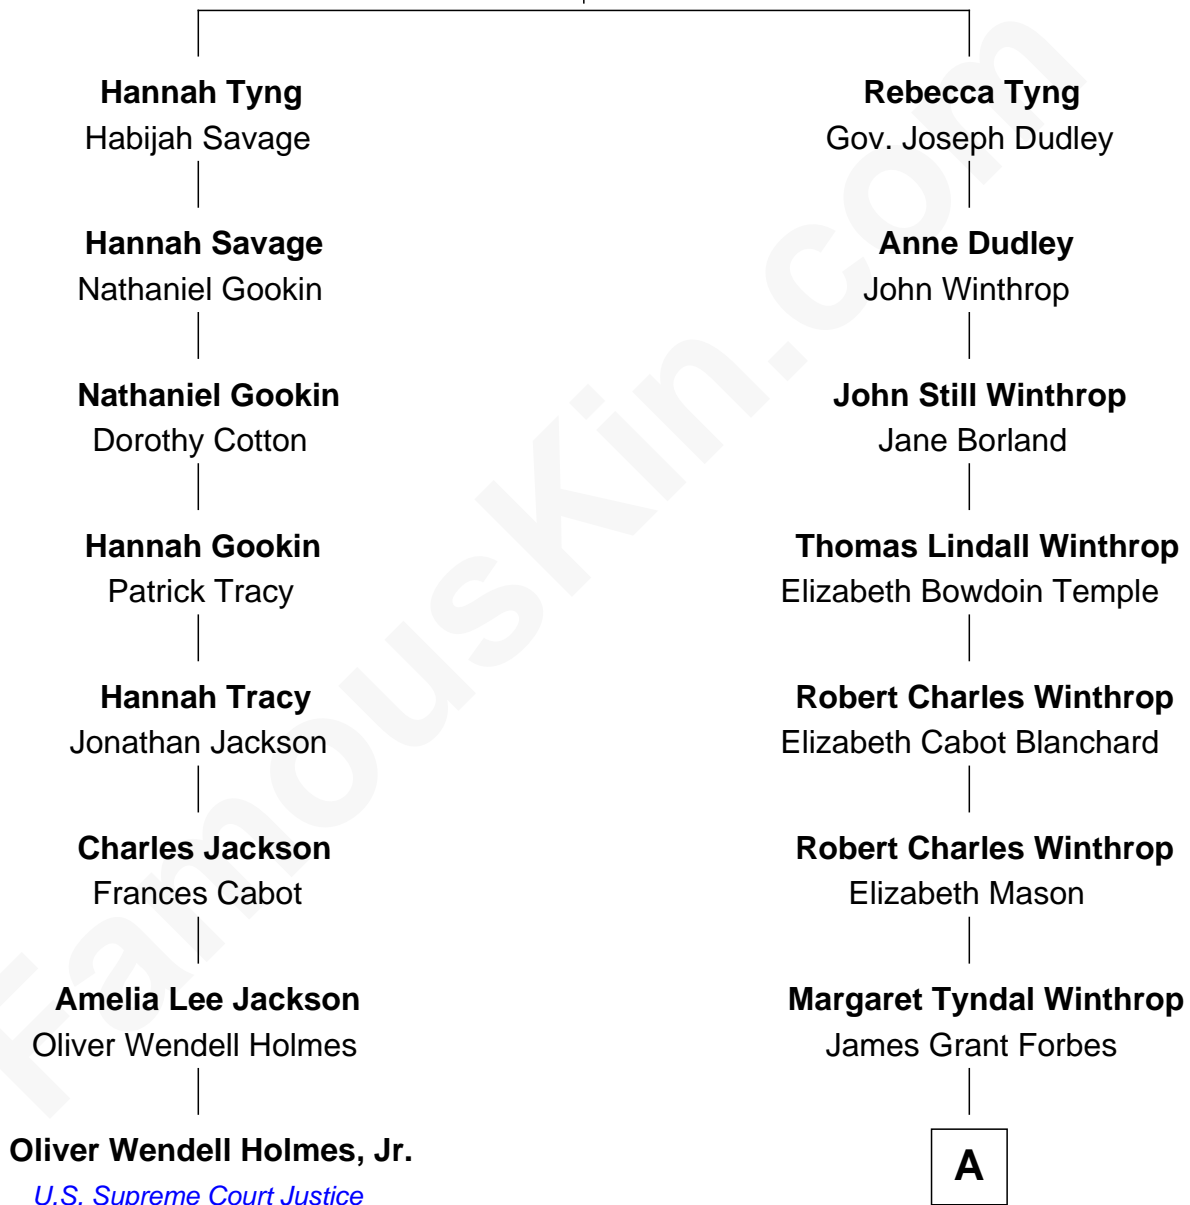

FamousKin.com
Relationship Chart of
Oliver Wendell Holmes, Jr.

U.S. Supreme Court Justice

7th cousin 1 time removed of

John Kerry

68th U.S. Secretary of State

Edward Tyng

Mary Sears

A

—
Rosemary Isabel Forbes

Richard John Kerry

—
John Kerry

68th U.S. Secretary of State

FamousKin.com