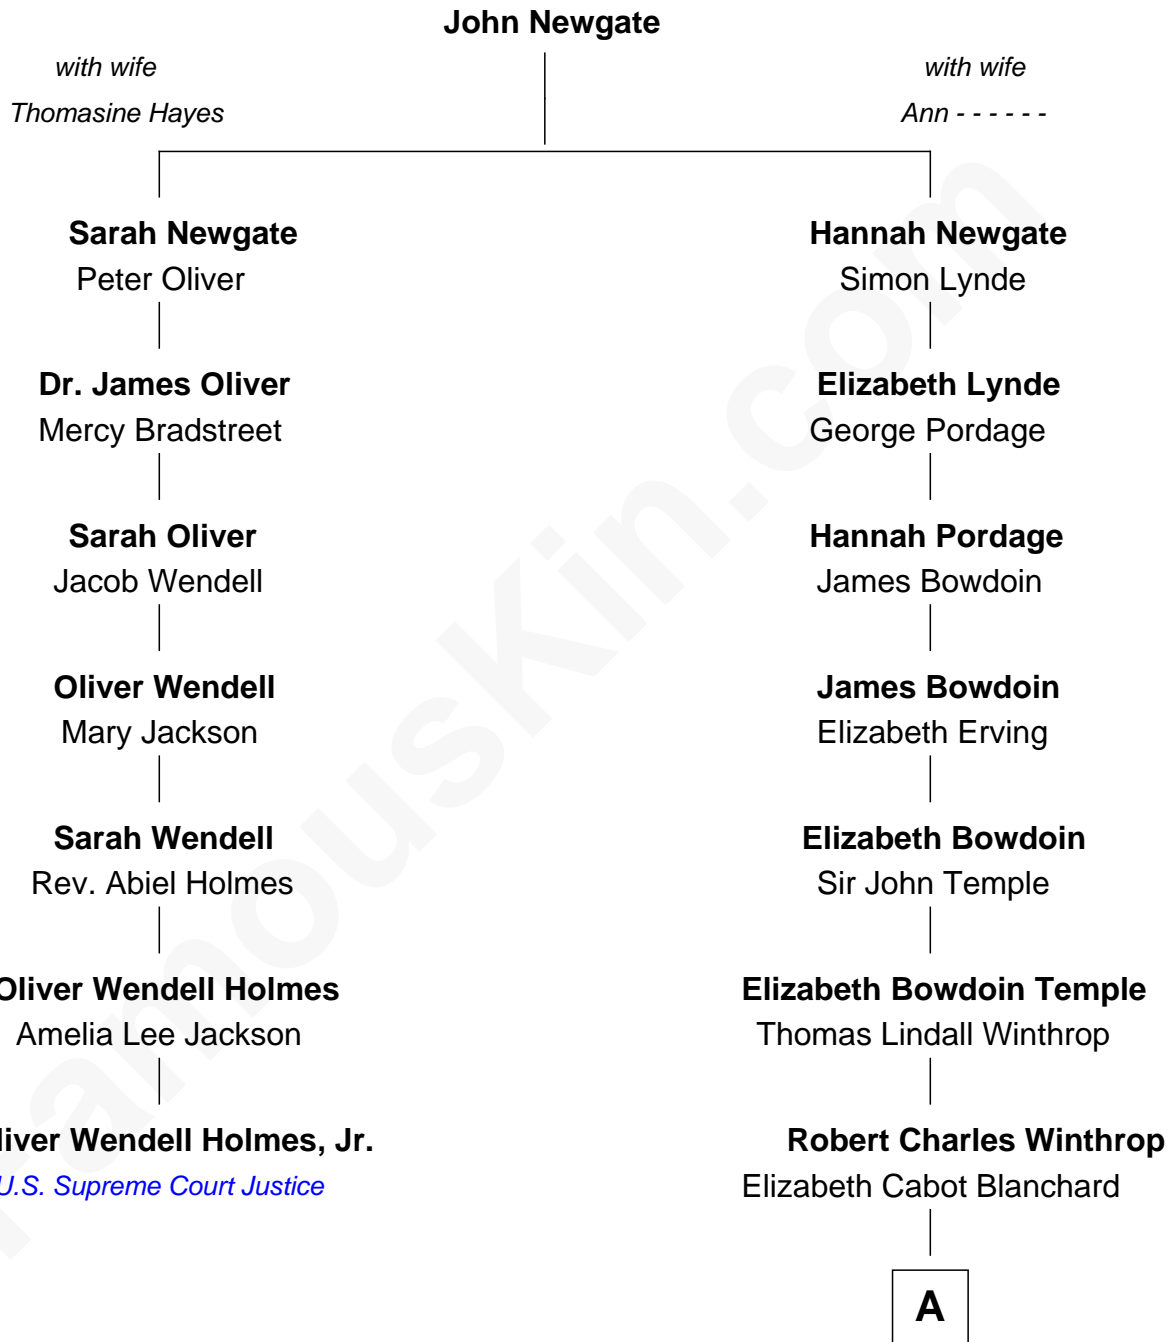

FamousKin.com
Relationship Chart of
Oliver Wendell Holmes, Jr.
U.S. Supreme Court Justice

6th cousin 4 times removed of
John Kerry
68th U.S. Secretary of State

A

Robert Charles Winthrop

Elizabeth Mason

Margaret Tyndal Winthrop

James Grant Forbes

Rosemary Isabel Forbes

Richard John Kerry

John Kerry

68th U.S. Secretary of State

FamousKin.com