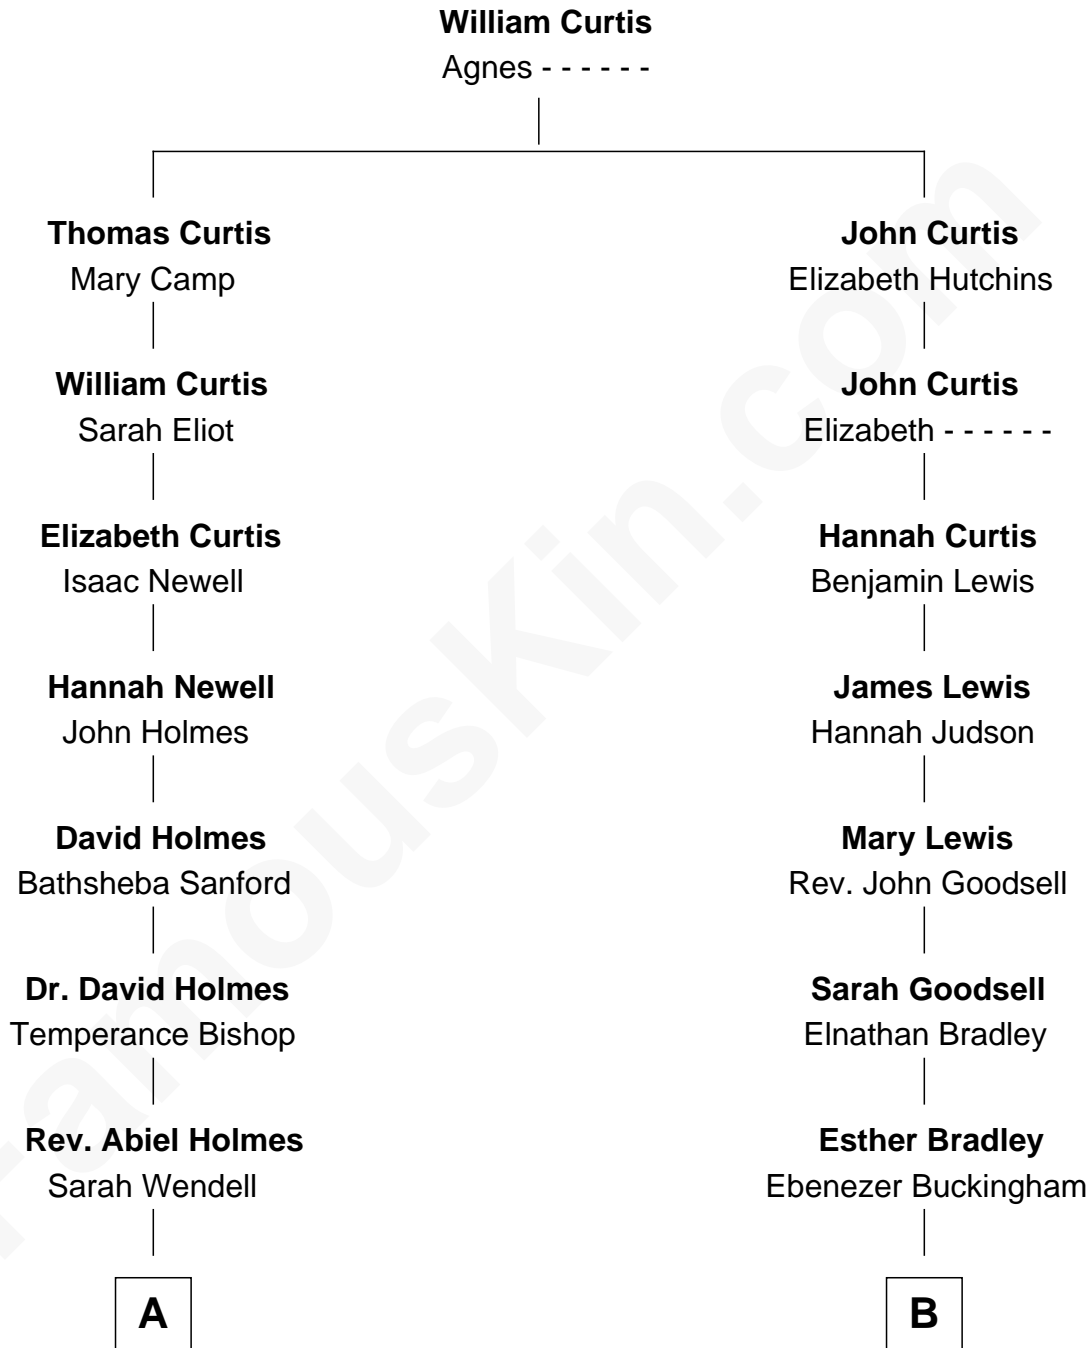

FamousKin.com
Relationship Chart of
Oliver Wendell Holmes, Jr.
U.S. Supreme Court Justice

8th cousin 4 times removed of

Lucille Ball
TV Actress - "I Love Lucy"

A

Oliver Wendell Holmes

Amelia Lee Jackson

Oliver Wendell Holmes, Jr.

U.S. Supreme Court Justice

B

Sarah Buckingham

Benjamin Sprague

James B. Sprague

Angeline S. Greene

Helen Sabina Sprague

William C Orcutt

Flora Belle Orcutt

Frederick Charles Hunt

Desiree Evelyn Hunt

Henry Durrell Ball

Lucille Ball

TV Actress - "I Love Lucy"

FamousKin.com