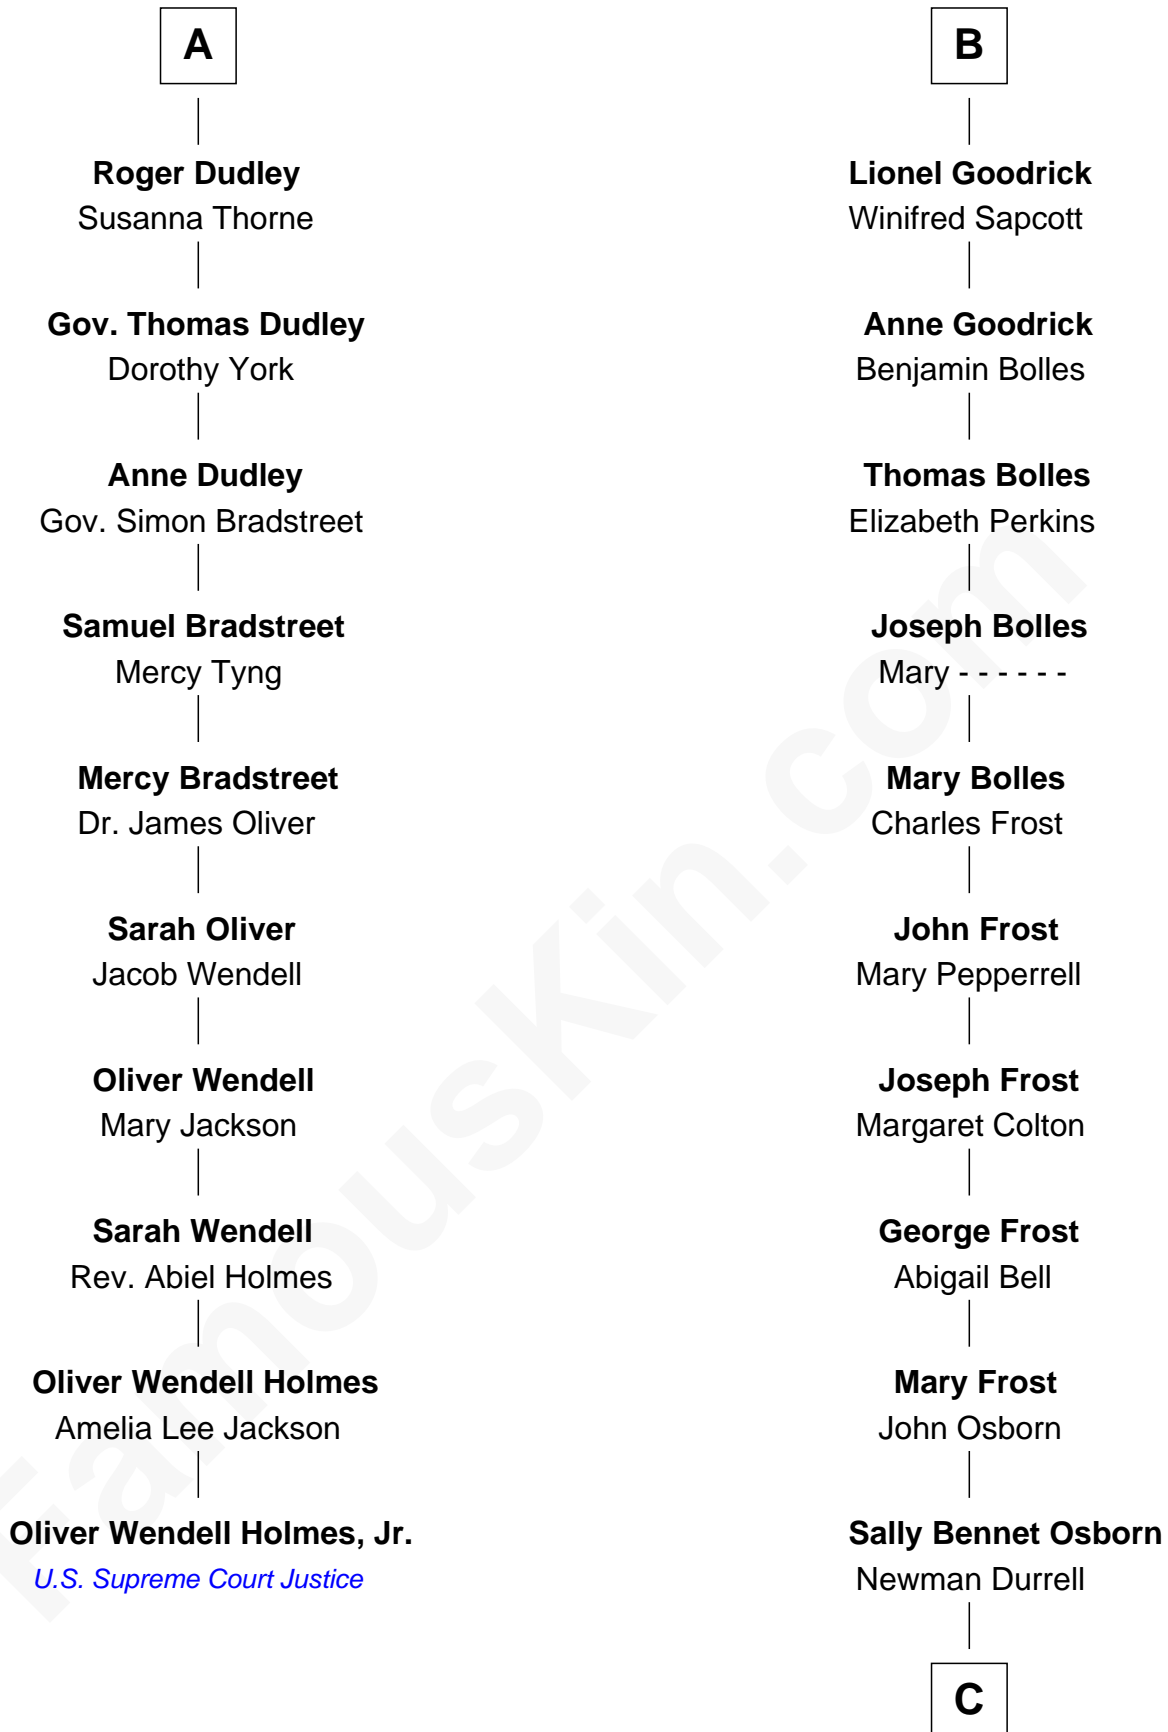

FamousKin.com
Relationship Chart of
Oliver Wendell Holmes, Jr.
U.S. Supreme Court Justice

16th cousin 4 times removed of

Lucille Ball
TV Actress - "I Love Lucy"

C

George Osborn Durrell

Anne Jane Jewell

Nellie Rebecca Durrell

Jasper Clinton Ball

Henry Durrell Ball

Desiree Evelyn Hunt

Lucille Ball

TV Actress - "I Love Lucy"

FamousKin.com