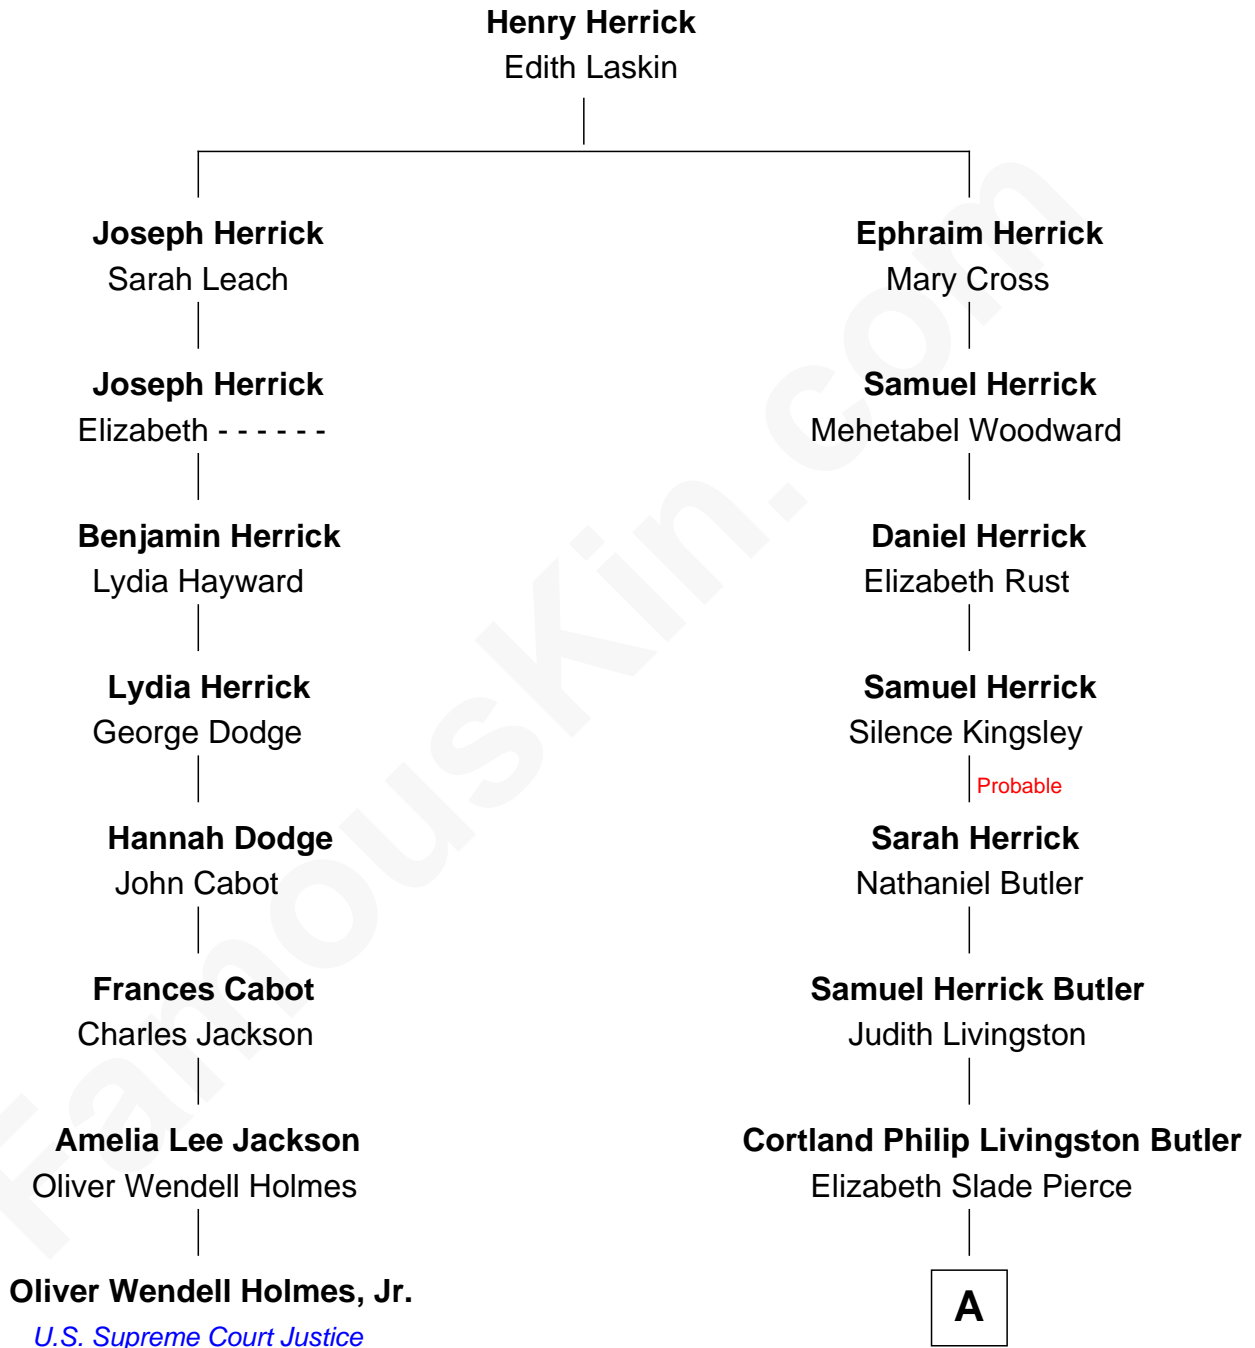

**FamousKin.com**  
**Relationship Chart of**  
**Oliver Wendell Holmes, Jr.**  
*U.S. Supreme Court Justice*

**7th cousin 4 times removed of**  
**Jeb Bush**  
*43rd Governor of Florida*

**A**

|  
**Mary Elizabeth Butler**  
Robert Emmet Sheldon

|  
**Flora Sheldon**  
Samuel Prescott Bush

|  
**Prescott Sheldon Bush**  
Dorothy Wear Walker

|  
**George Herbert Walker Bush**  
Barbara Pierce

|  
**Jeb Bush**  
*43rd Governor of Florida*